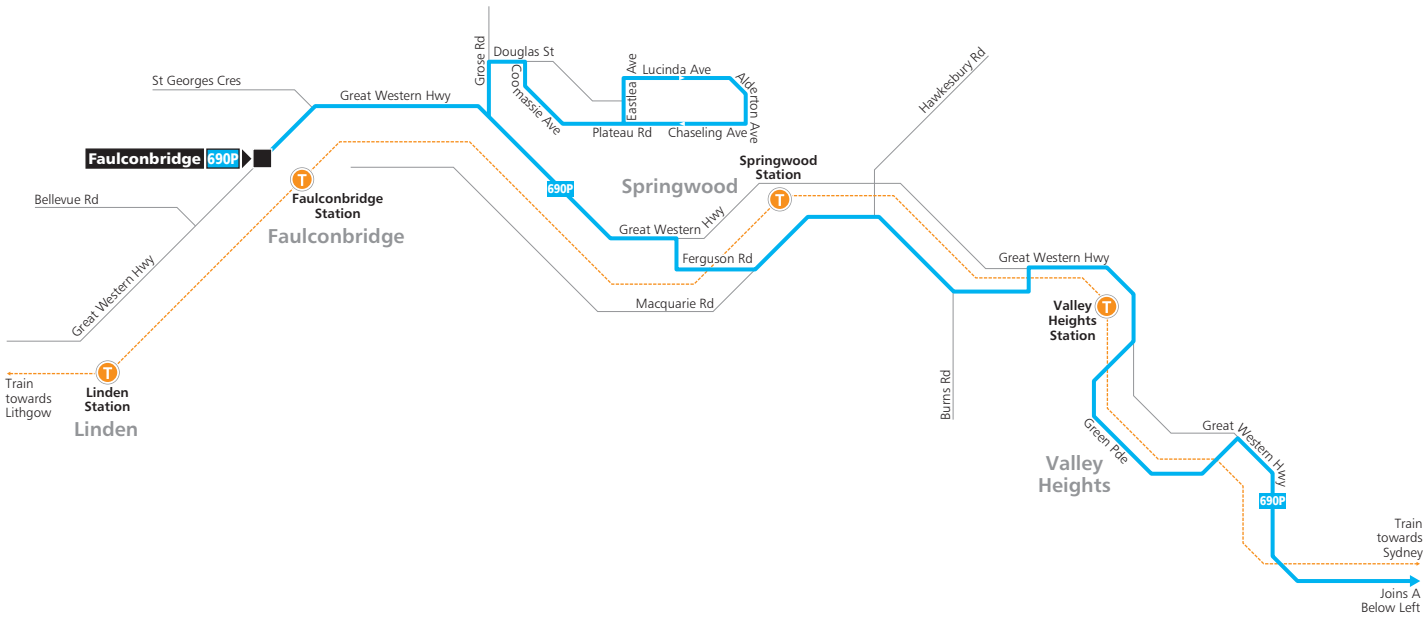

Route 690P

- Legend**
- Bus route
 - 690P Bus route number
 - T Bus route start/finish
 - T Train line/station

Diagrammatic Map
Not to Scale