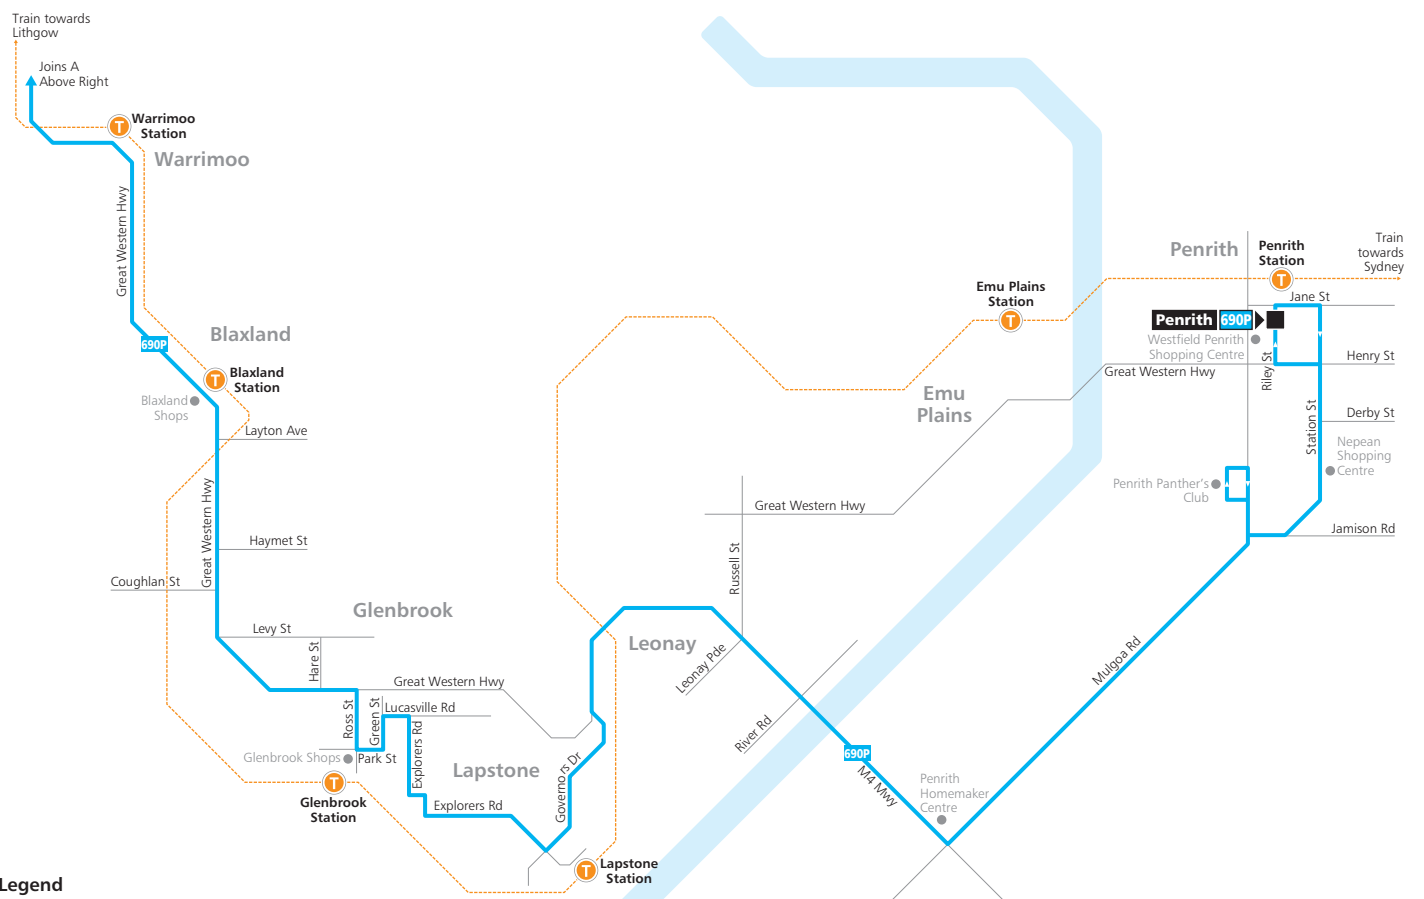

Route 690P

- Legend**
- Bus route
 - 690P Bus route number
 - T Bus route start/finish
 - T Train line/station

Diagrammatic Map
Not to Scale