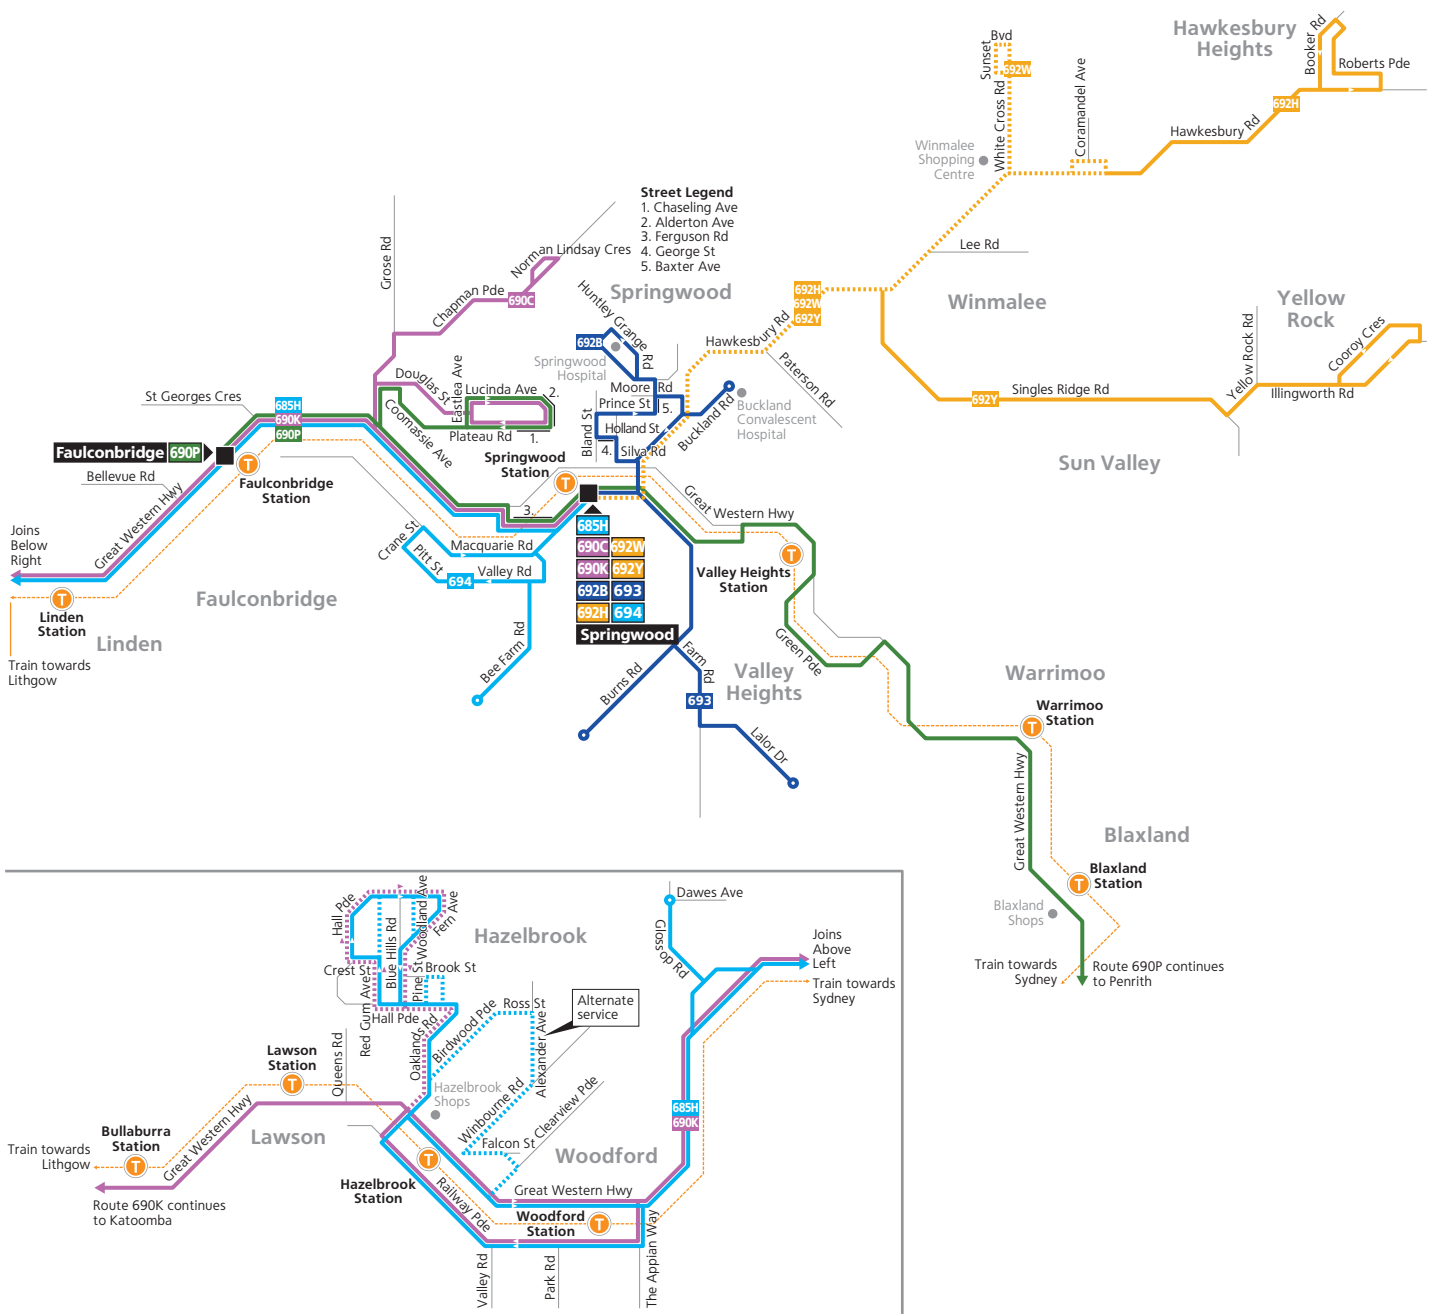

Routes 685H, 690C, 690K, 690P, 692B, 692H, 692W, 692Y, 693, 694

Legend
 — Bus route
 — Bus route number
 ■ Bus route start/finish
 T Train line/station

Diagrammatic Map
 Not to Scale
 North