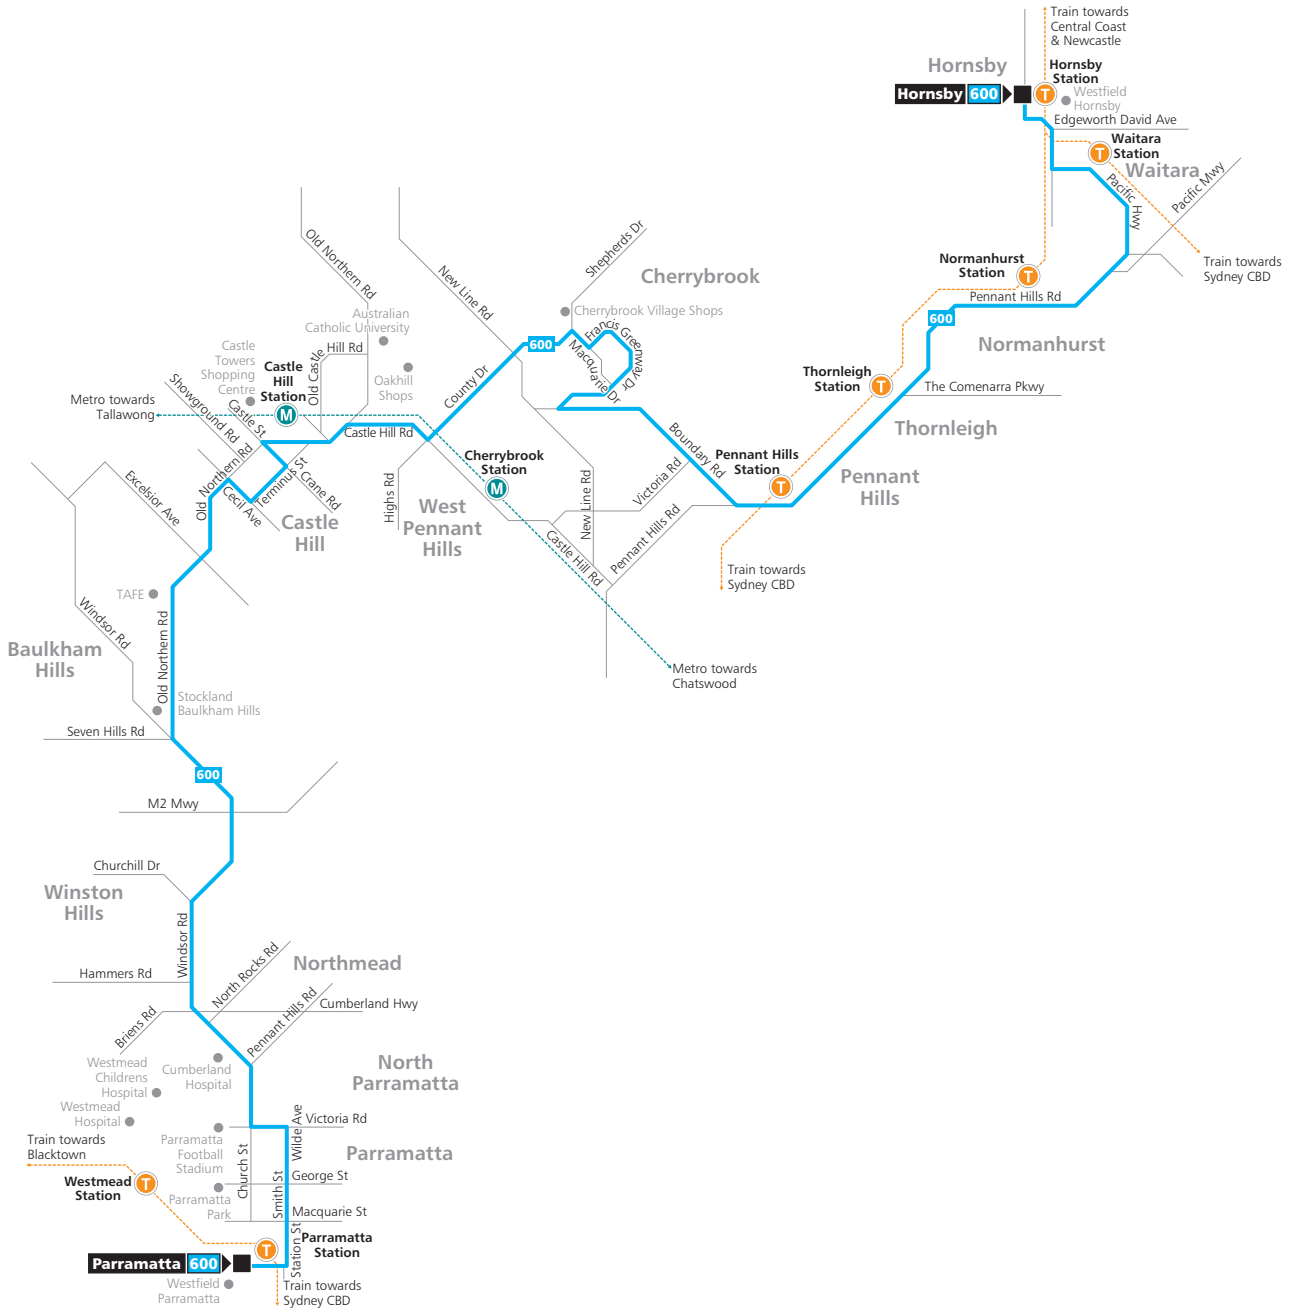

# Route 600

## Legend

- Bus route
- 600 Bus route number
- 600 Bus route start/finish
- M Metro line/station
- T Train line/station

Diagrammatic Map  
Not to Scale