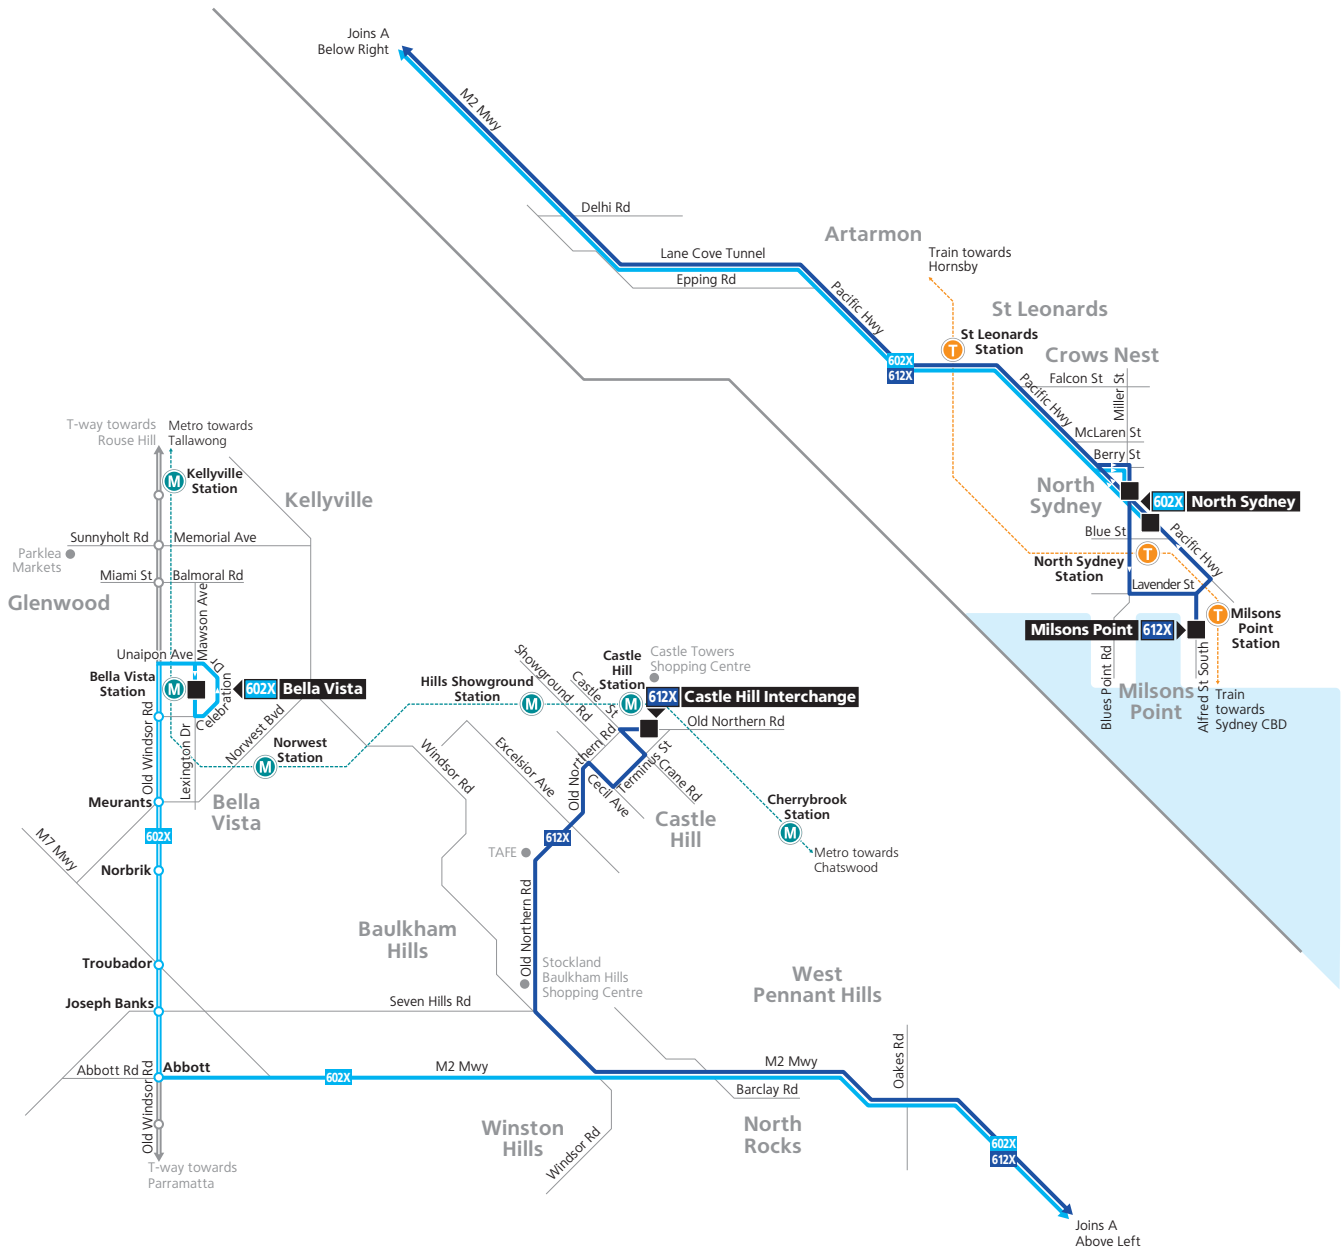

# Routes 602X, 612X

- Legend**
- Bus route
  - 602X Bus route number
  - Bus route start/finish
  - M Metro line/station
  - T Train line/station
  - T-way/stop

Diagrammatic Map  
North  
Not to Scale

## Routes 602X and 612X to North Sydney and Milsons Point

Picks up and sets down passengers at all stops to M2 Busway (Oakes Road), then only at Pacific Highway & Hotham Parade, Pacific Highway & Campbell Street, Gore Hill TAFE/RNSH, St Leonards Station (Pacific Highway), Crows Nest (Pacific Highway & Falcon Street), North Sydney and Milsons Point.

## Routes 602X and 612X from Milsons Point and North Sydney

Picks up and sets down passengers only at Milsons Point, North Sydney, Crows Nest (Pacific Highway & Falcon Street), St Leonards Station (Pacific Highway), Gore Hill TAFE/RNSH, Pacific Highway & Campbell Street, Pacific Highway & Hotham Parade, M2 Busway (Oakes Road), then at all stops.