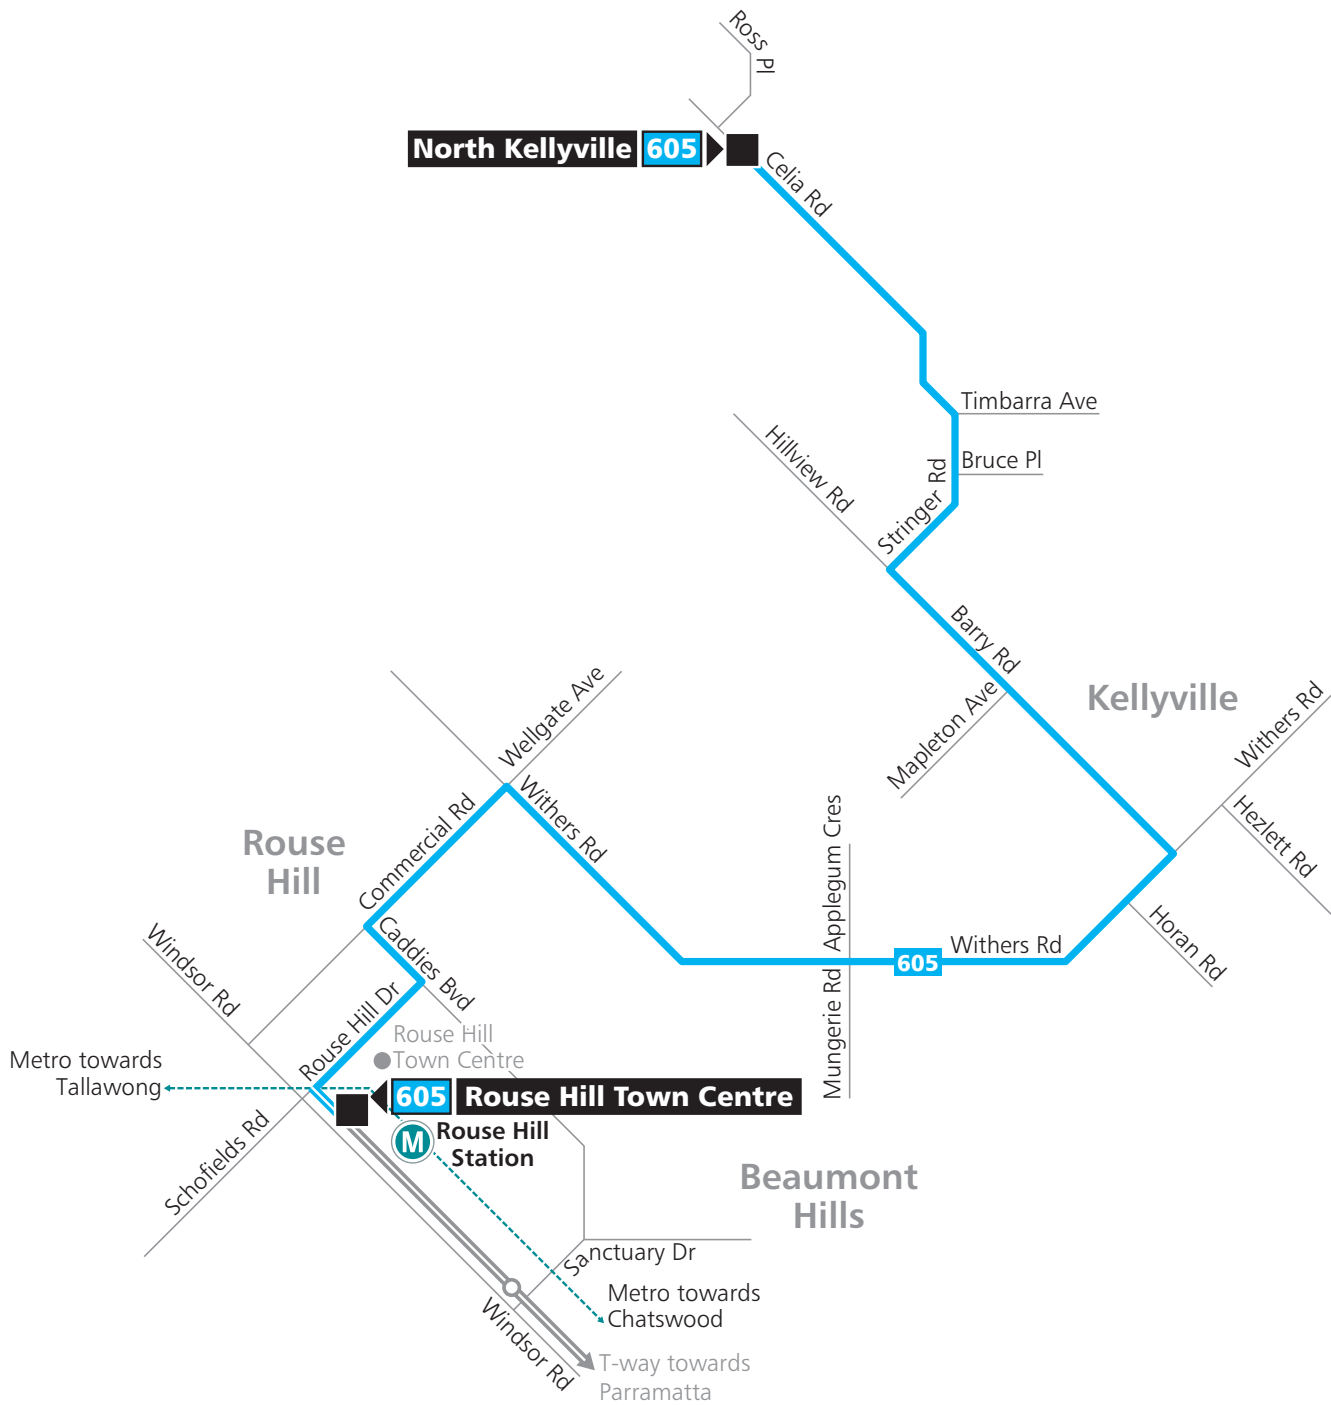

Route 605

Legend

- Bus route
- Bus route number
- Bus route start/finish
- Metro line/station
- T-way/stop near route

Diagrammatic Map
Not to Scale