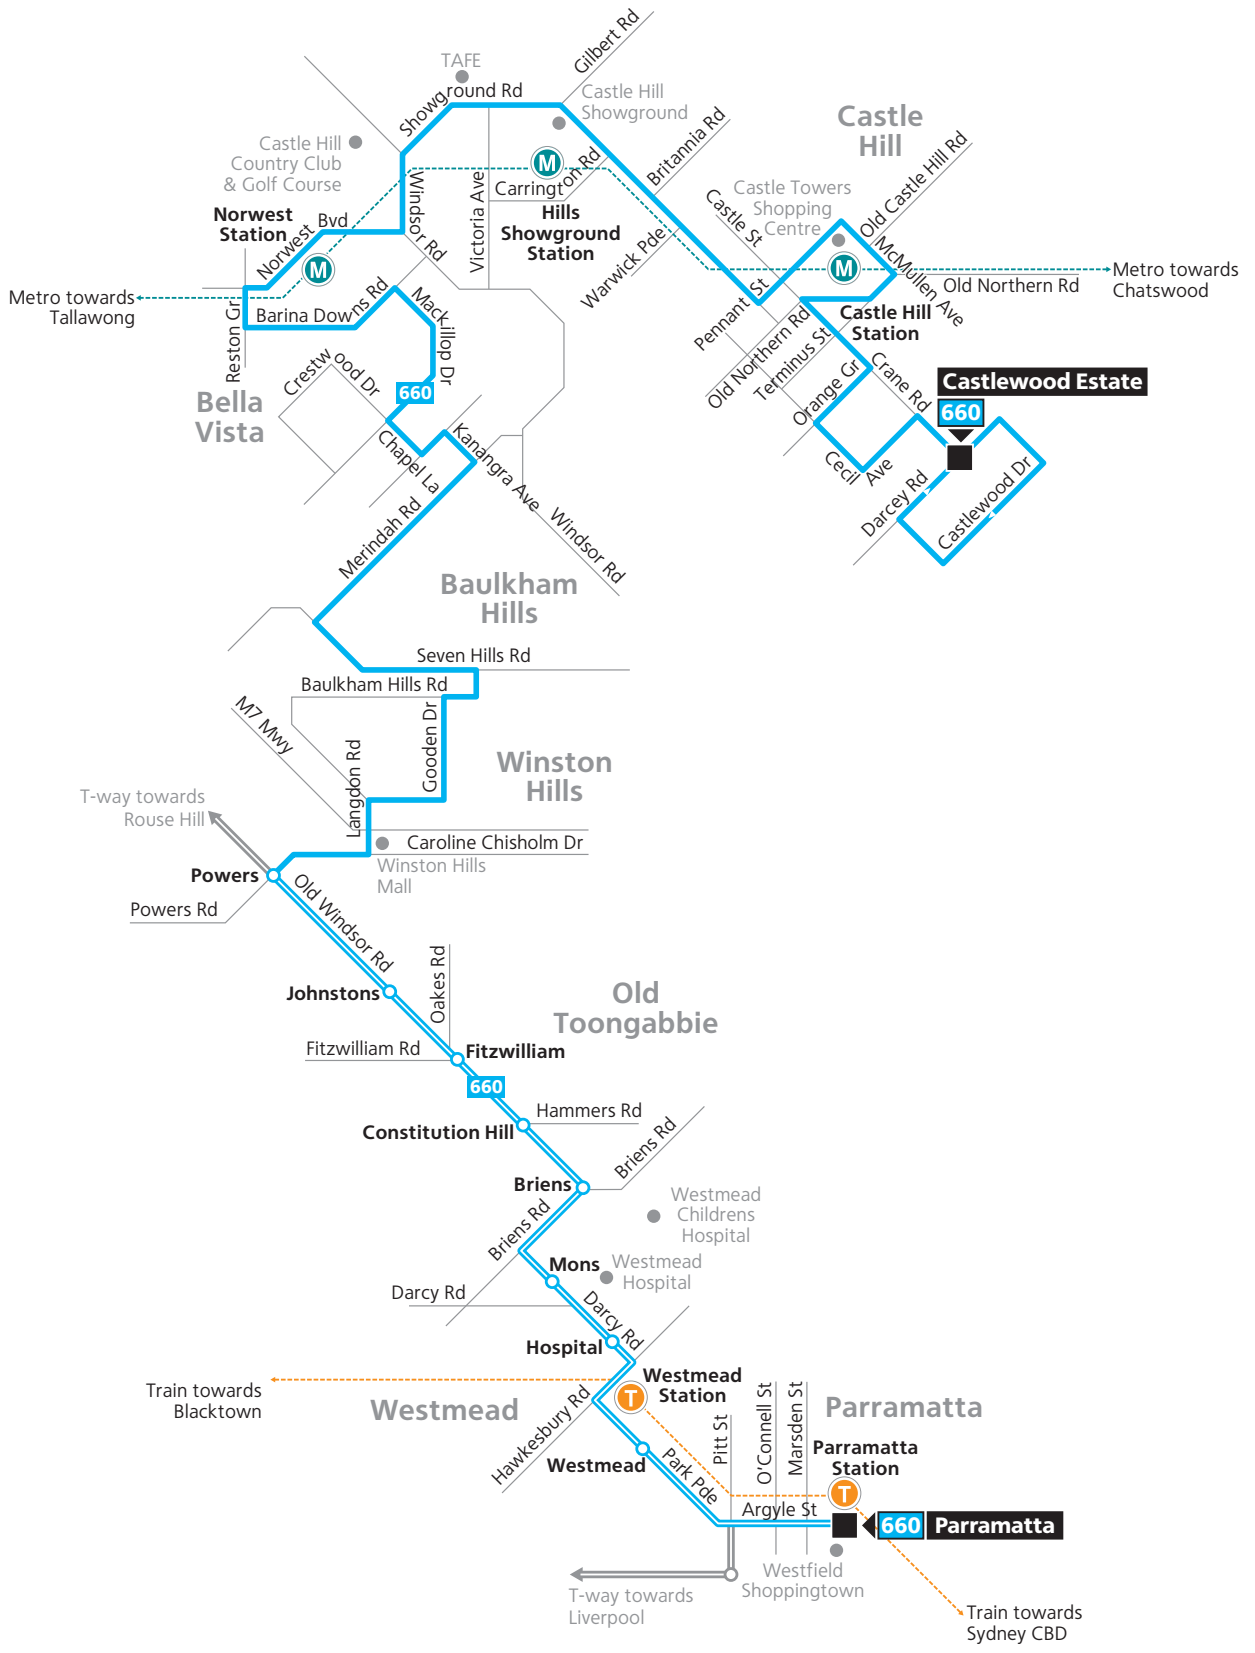

Route 660

Legend

-  Bus route
-  Bus route number
-  Bus route start/finish
-  Metro line/station
-  Train line/station
-  T-way/stop

 Diagrammatic Map
Not to Scale