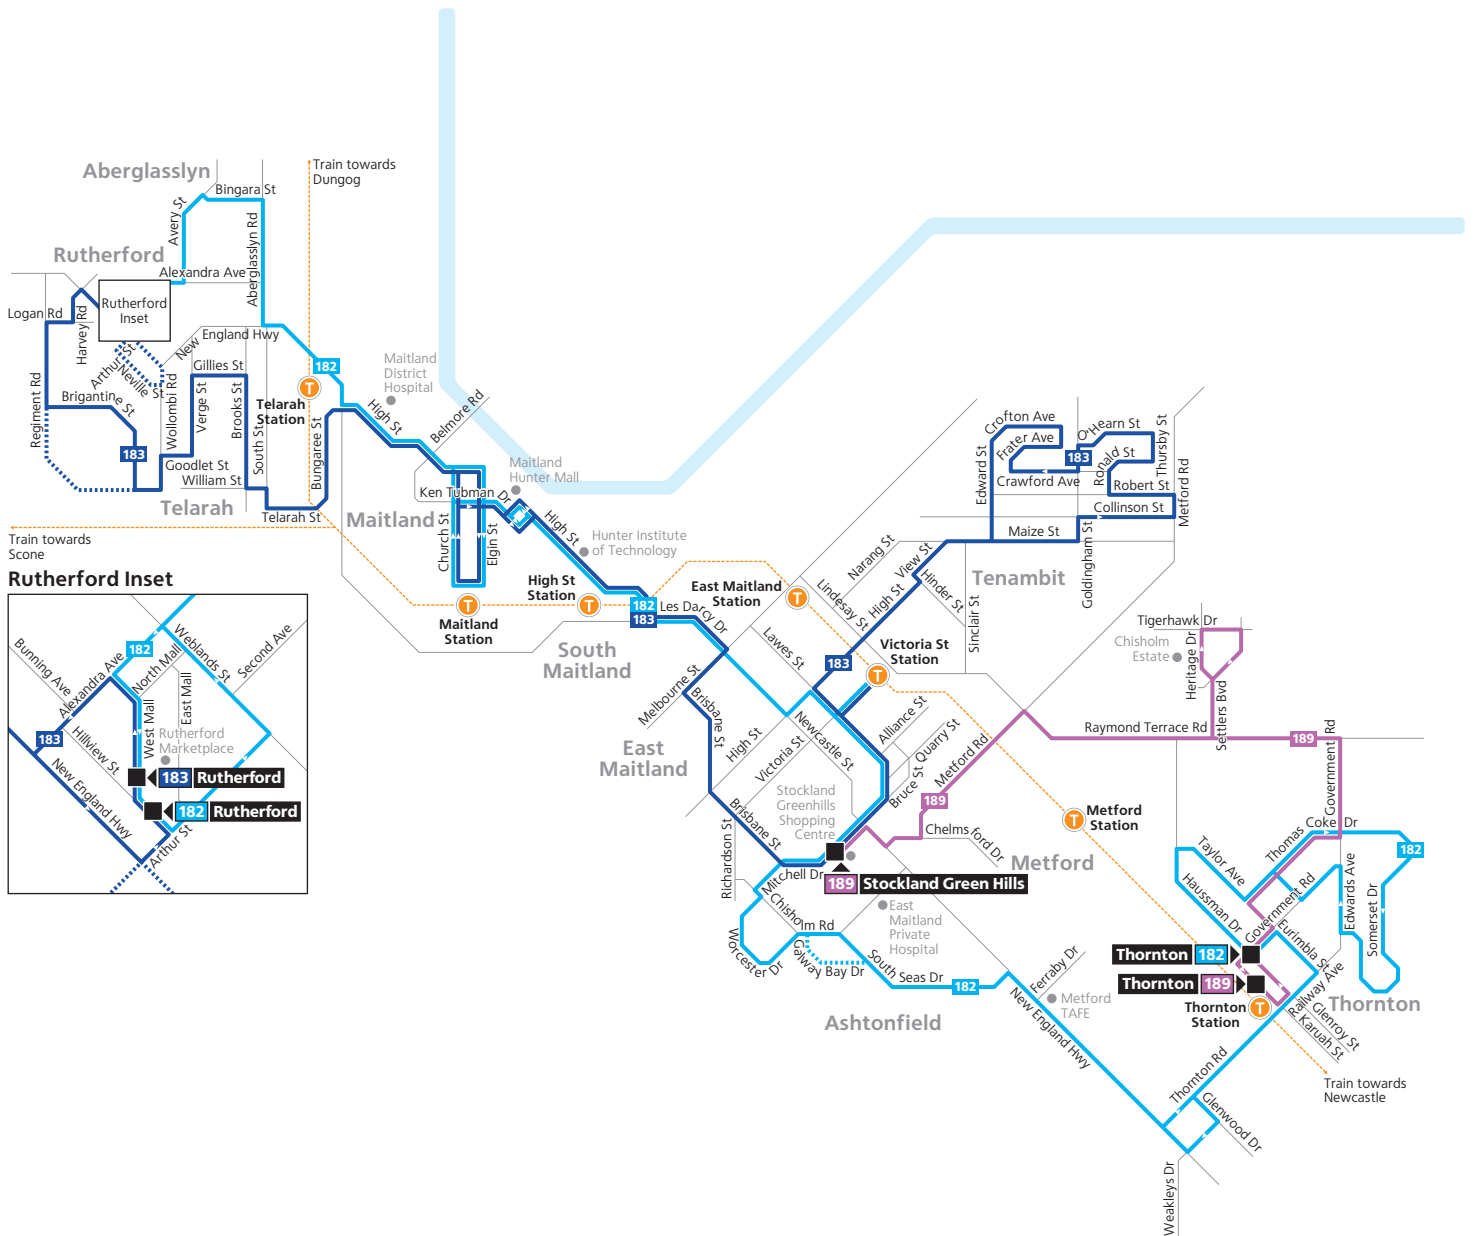

Routes 182, 183, 189

Legend

- Bus route
- 182 Bus route number
- Bus route start/finish
- T Train line/station

Diagrammatic Map
Not to Scale