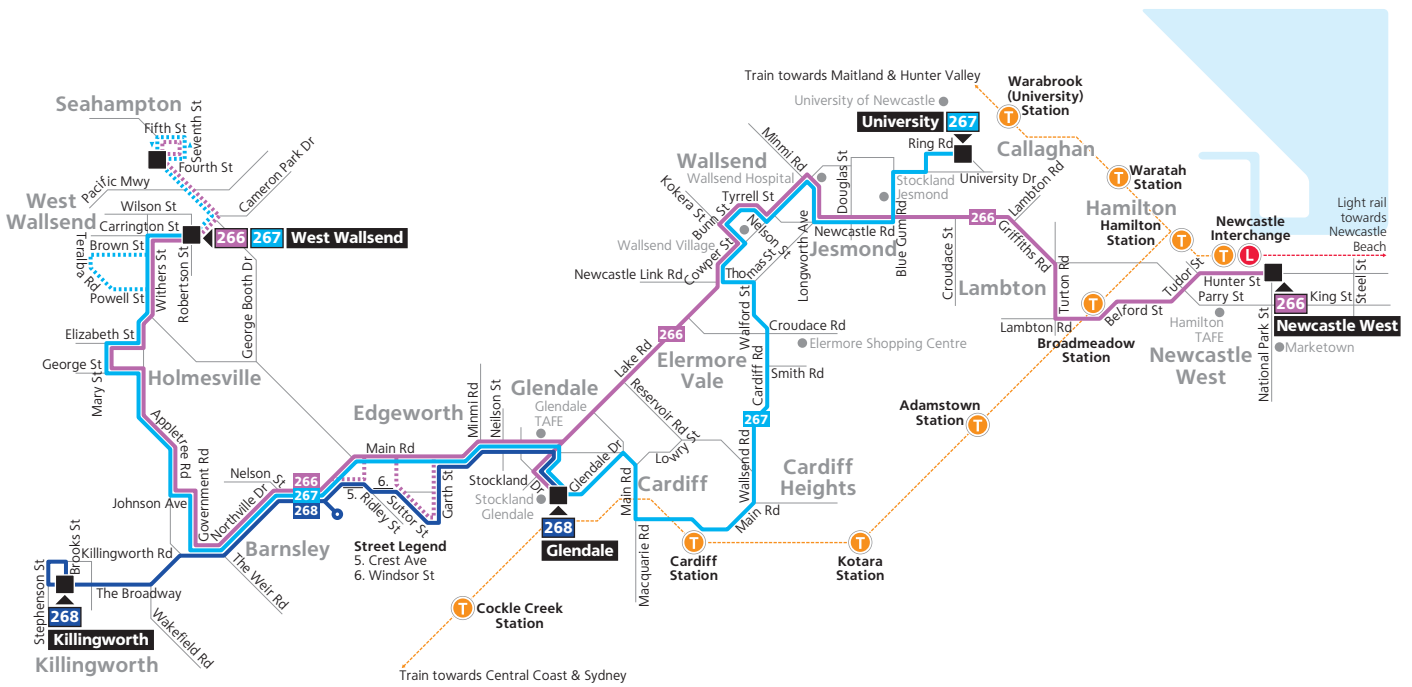

Routes 266, 267, 268

Legend

- Bus route
- 267 Bus route number
- 268 Bus route start/finish
- T Train line/station
- L Light rail line/stop

Diagrammatic Map
Not to Scale
North