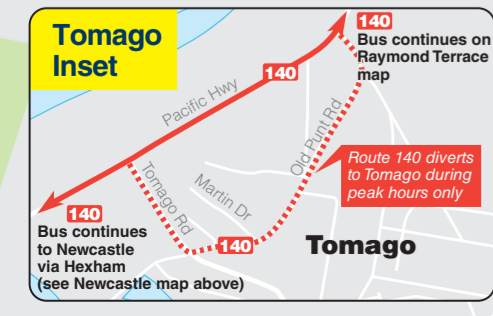

### Map Legend

- Hospital
  - Shopping Centres
  - Railway Station
  - Ferry Wharf
  - Light Rail Stop
  - Schools
  - University/TAFE
  - Bus Route
  - Multiple services on route
  - Limited Service
  - Bus Route Number
  - Bus Terminus/Interchange
- For more information about bus services in this area, please visit [transportnsw.info](http://transportnsw.info) or call 131 500.
- Cartography by TransitGraphics

### Map Legend

- Maitland
  - Raymond Terrace
  - Beresfield
  - Williamstown
  - Mayfield
  - Newcastle
- Main Map**
- Map B**
- Map A**

[transportnsw.info](http://transportnsw.info)

### Raymond Terrace Map B

Map also shows parts of the following services:  
 266 West Wallsend to Newcastle via Barnsley, Edgeworth, Glendale, Wallsend and Jesmond (operated by Hunter Valley Buses, Region 4)