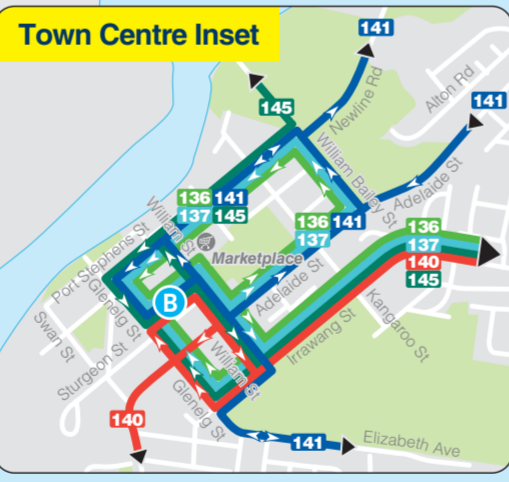

### Map Legend

- Hospital
  - Shopping Centres
  - Railway Station
  - Ferry Wharf
  - Light Rail Stop
  - Schools
  - University/TAFE
  - Bus Route
  - Multiple services on route
  - Limited Service
  - Bus Route Number
  - Bus Terminus/Interchange
- For more information about bus services in this area, please visit [transportnsw.info](http://transportnsw.info) or call 131 500.
- Cartography by TransitGraphics

### Map Legend

- Maitland
  - Raymond Terrace
  - Beresfield
  - Williamstown
  - Mayfield
  - Newcastle
- Main Map**
- Map B**
- Map A**

[transportnsw.info](http://transportnsw.info)

### Raymond Terrace Map B

Map also shows parts of the following services:  
 266 West Wallsend to Newcastle via Barnsley, Edgeworth, Glendale, Wallsend and Jesmond (operated by Hunter Valley Buses, Region 4)