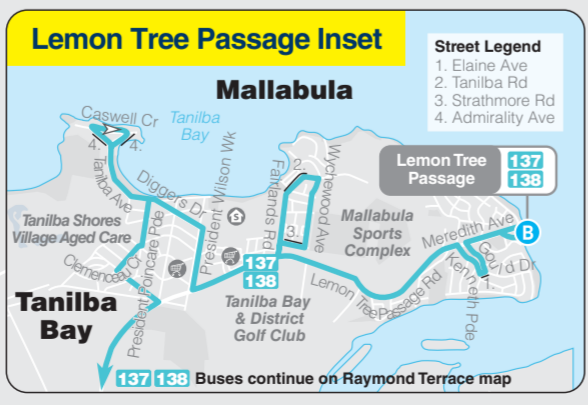

### Map Legend

- Hospital
  - Shopping Centres
  - Railway Station
  - Ferry Wharf
  - Light Rail Stop
  - Schools
  - University/TAFE
  - Bus Route
  - Multiple services on route
  - Limited Service
  - Bus Route Number
  - Bus Terminus/Interchange
- For more information about bus services in this area, please visit [transportnsw.info](http://transportnsw.info) or call 131 500.
- Cartography by TransitGraphics

### Map Legend

- Maitland
  - Raymond Terrace
  - Beresfield
  - Williamstown
  - Mayfield
  - Newcastle
- Main Map**
- Map B**
- Map A**

[transportnsw.info](http://transportnsw.info)

### Raymond Terrace Map B

Map also shows parts of the following services:  
 266 West Wallsend to Newcastle via Barnsley, Edgeworth, Glendale, Wallsend and Jesmond (operated by Hunter Valley Buses, Region 4)