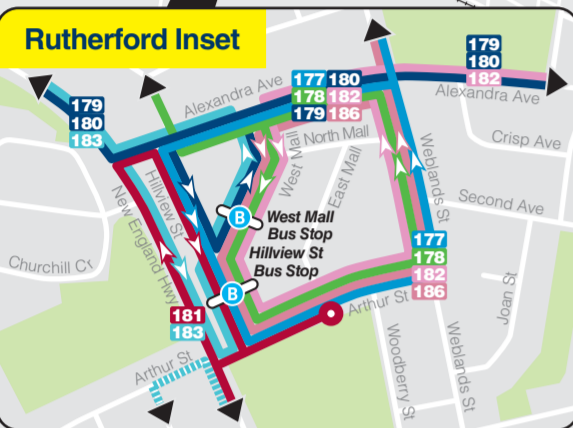

### Map Legend

- Hospital
  - Shopping Centres
  - Railway Station
  - Ferry Wharf
  - Light Rail Stop
  - Schools
  - University/TAFE
  - Bus Route
  - Multiple services on route
  - Limited Service
  - Bus Route Number
  - Bus Terminus/Interchange
- For more information about bus services in this area, please visit [transportnsw.info](http://transportnsw.info) or call 131 500.
- Cartography by TransitGraphics

0m 500m 1km  
(main map only)

N

### Map Legend

- Maitland
  - Raymond Terrace
  - Beresfield
  - Williamstown
  - Mayfield
  - Newcastle
- Main Map**
- Map B**
- Map A**

[transportnsw.info](http://transportnsw.info)

### Raymond Terrace Map B

Map also shows parts of the following services:  
 266 West Wallsend to Newcastle via Barnsley, Edgeworth, Glendale, Wallsend and Jesmond (operated by Hunter Valley Buses, Region 4)