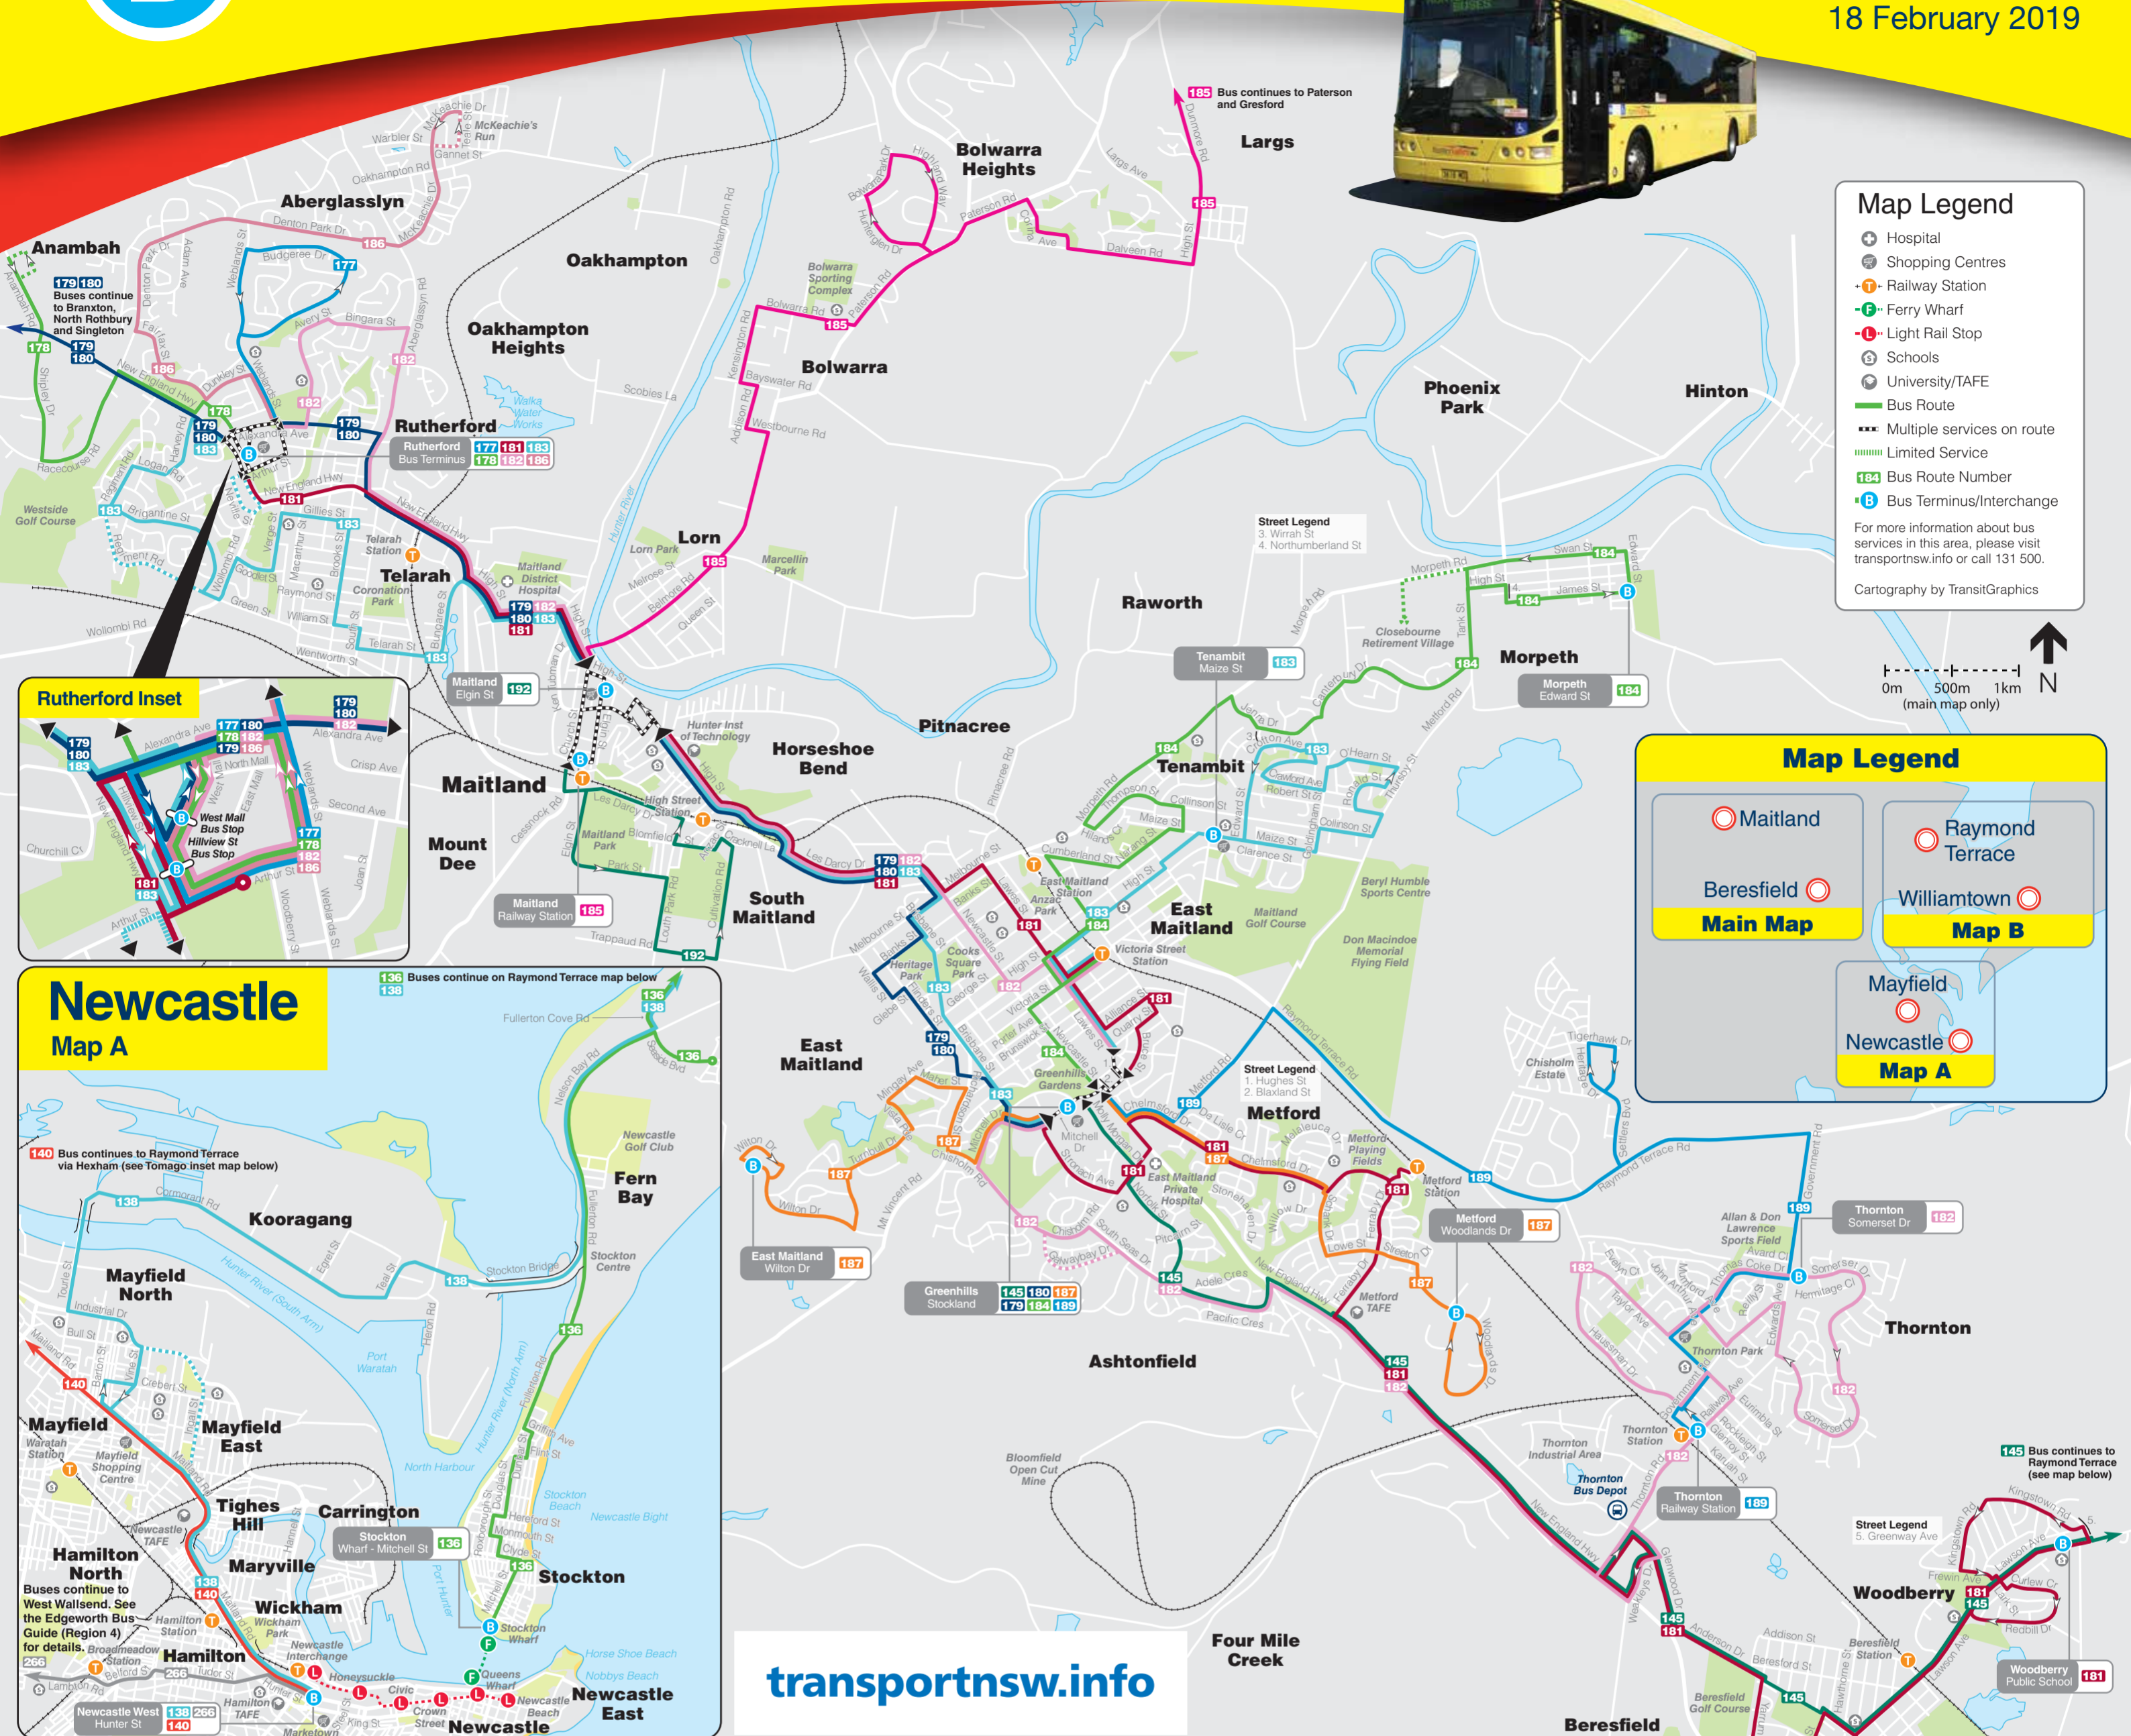

# Maitland & Raymond Terrace District Bus Network Guide

Effective from:  
18 February 2019

### Map Legend

- Hospital
  - Shopping Centres
  - Railway Station
  - Ferry Wharf
  - Light Rail Stop
  - Schools
  - University/TAFE
  - Bus Route
  - Multiple services on route
  - Limited Service
  - Bus Route Number
  - Bus Terminus/Interchange
- For more information about bus services in this area, please visit [transportnsw.info](http://transportnsw.info) or call 131 500.
- Cartography by TransitGraphics

### Map Legend

- Maitland
  - Raymond Terrace
  - Beresfield
  - Williamstown
  - Mayfield
  - Newcastle
- Main Map**
- Map B**
- Map A**

[transportnsw.info](http://transportnsw.info)

### Raymond Terrace Map B

Map also shows parts of the following services:  
 266 West Wallsend to Newcastle via Barnsley, Edgeworth, Glendale, Wallsend and Jesmond (operated by Hunter Valley Buses, Region 4)