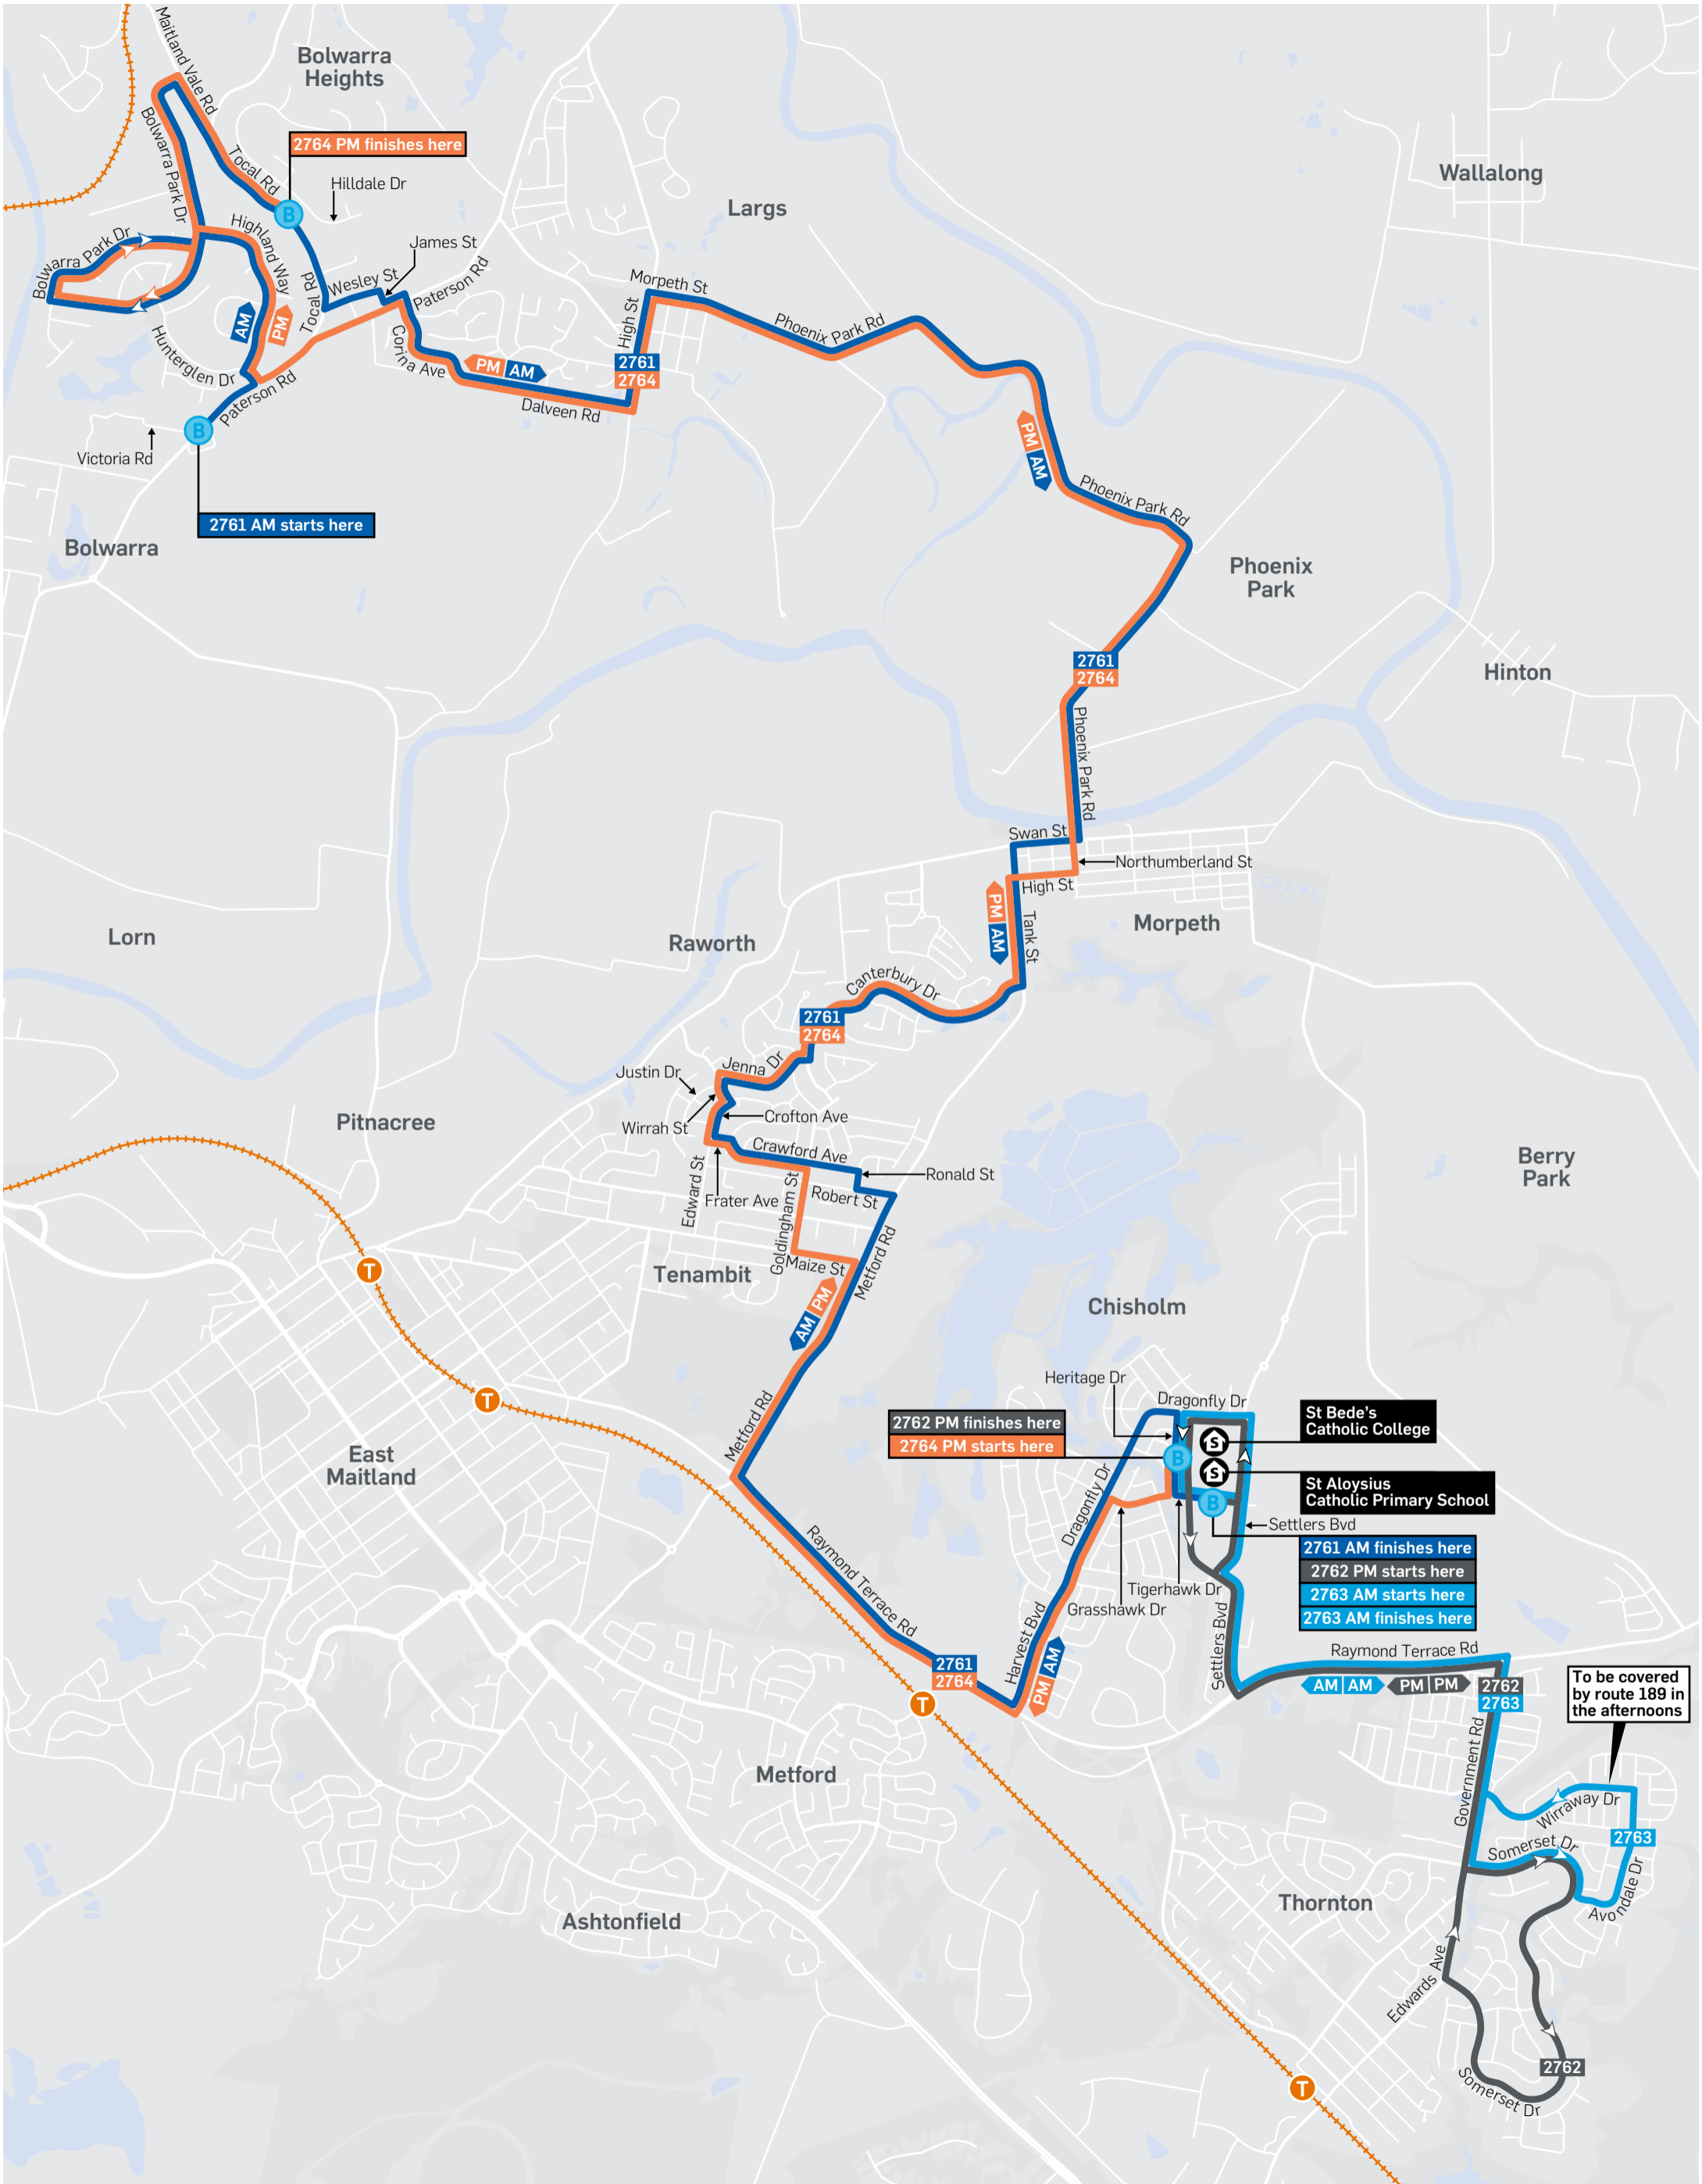

School bus services: St Bede's Catholic College, Chisholm

Morning (AM) & afternoon (PM)
Proposed Routes

Key

- Bus route
- 2761 Route number
- Direction of travel
- B Start/finish
- S School
- T Train line/station

T621026 | base map © OpenStreetMap contributors