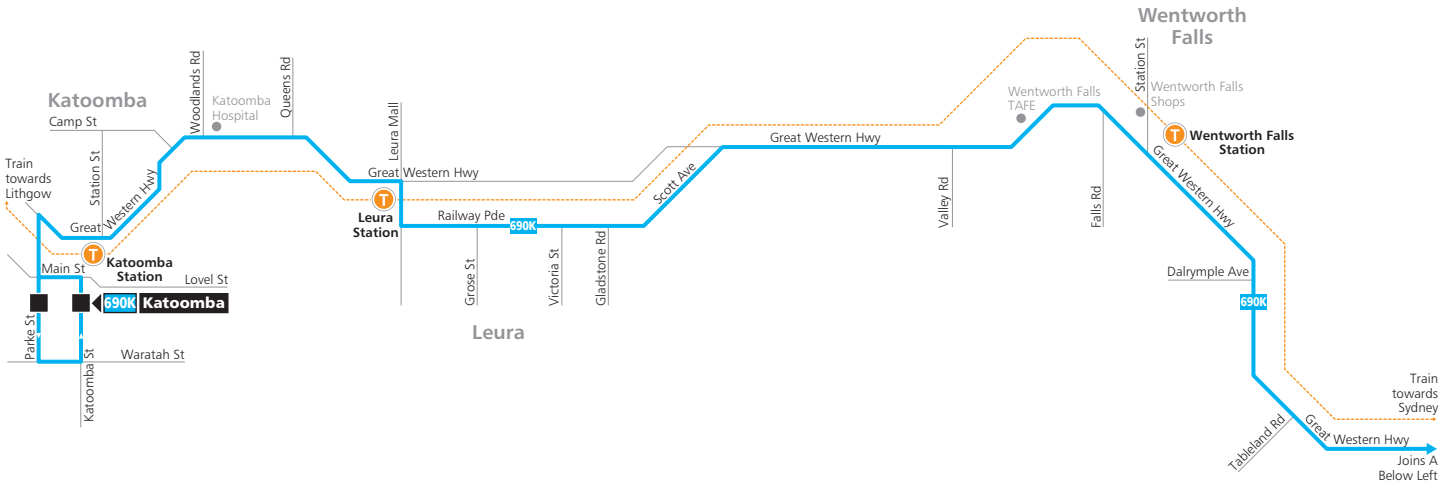

# Route 690K

## Legend

- Bus route
- 690K Bus route number
- Bus route start/finish
- T Train line/station

Diagrammatic Map  
Not to Scale