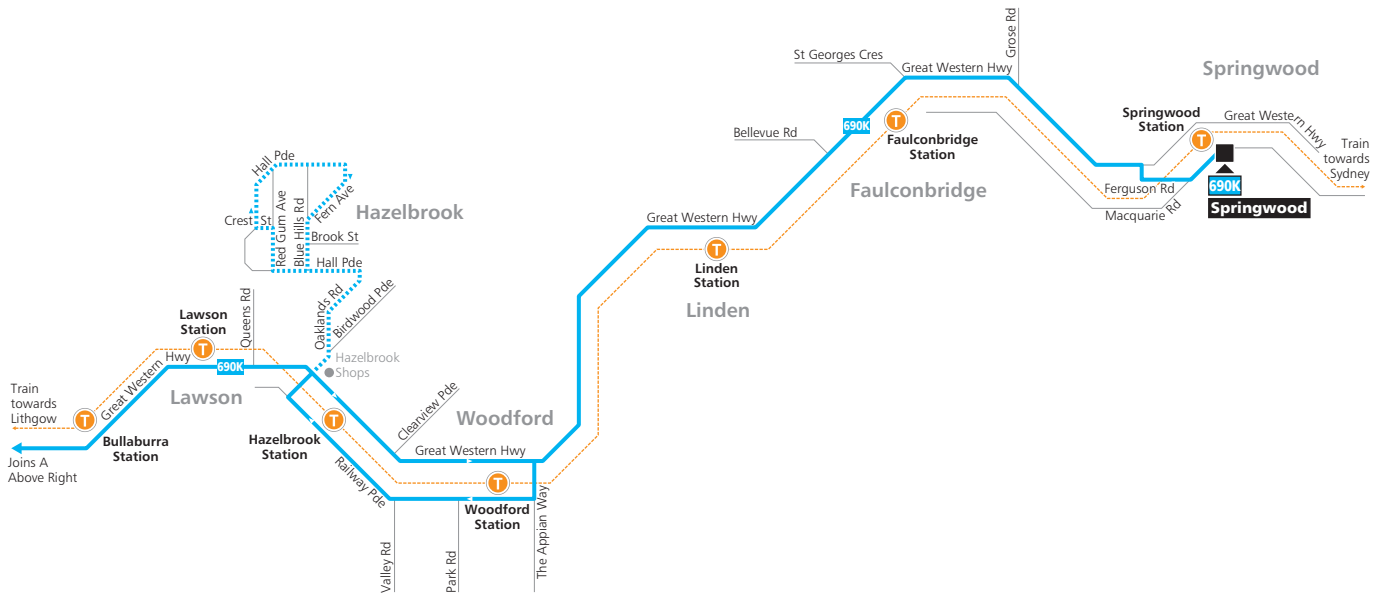

# Route 690K

## Legend

- Bus route
- 690K Bus route number
- Bus route start/finish
- T Train line/station

Diagrammatic Map  
Not to Scale