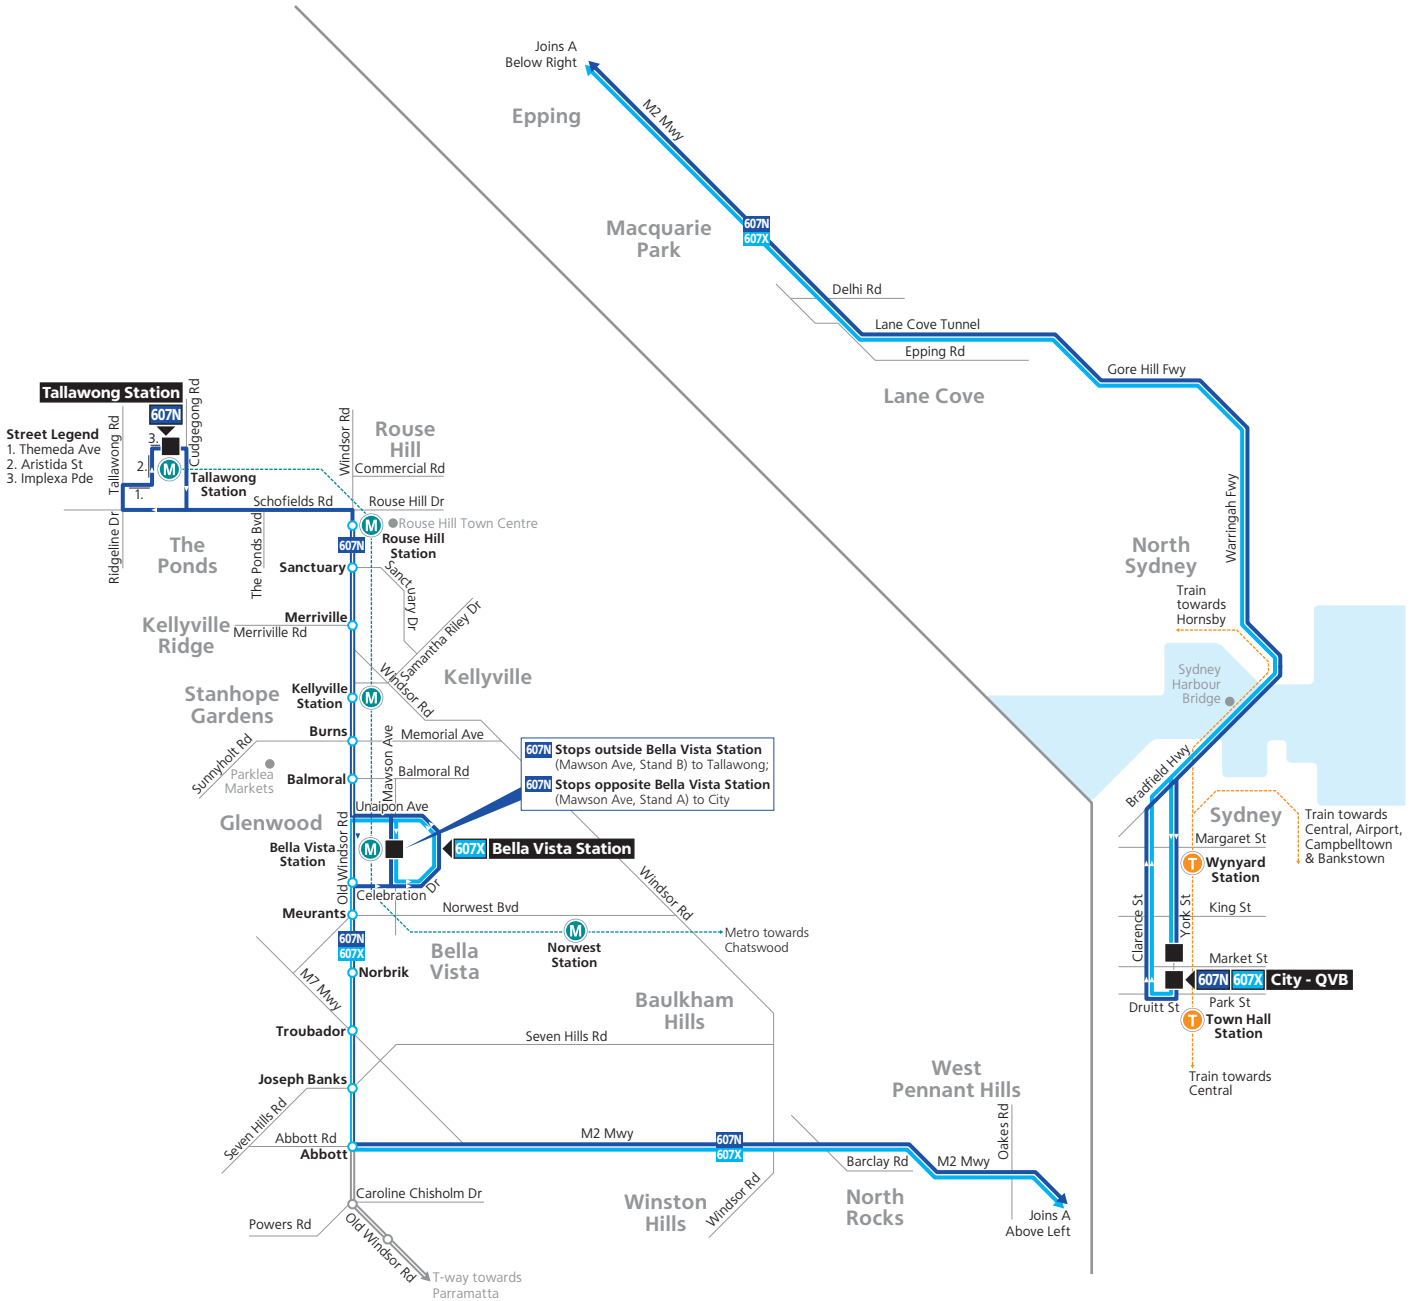

Routes 607N, 607X

Legend

- Bus route
- Bus route number
- Bus route start/finish
- Metro line/station
- Train line/station
- T-way/stop

Diagrammatic Map
Not to Scale