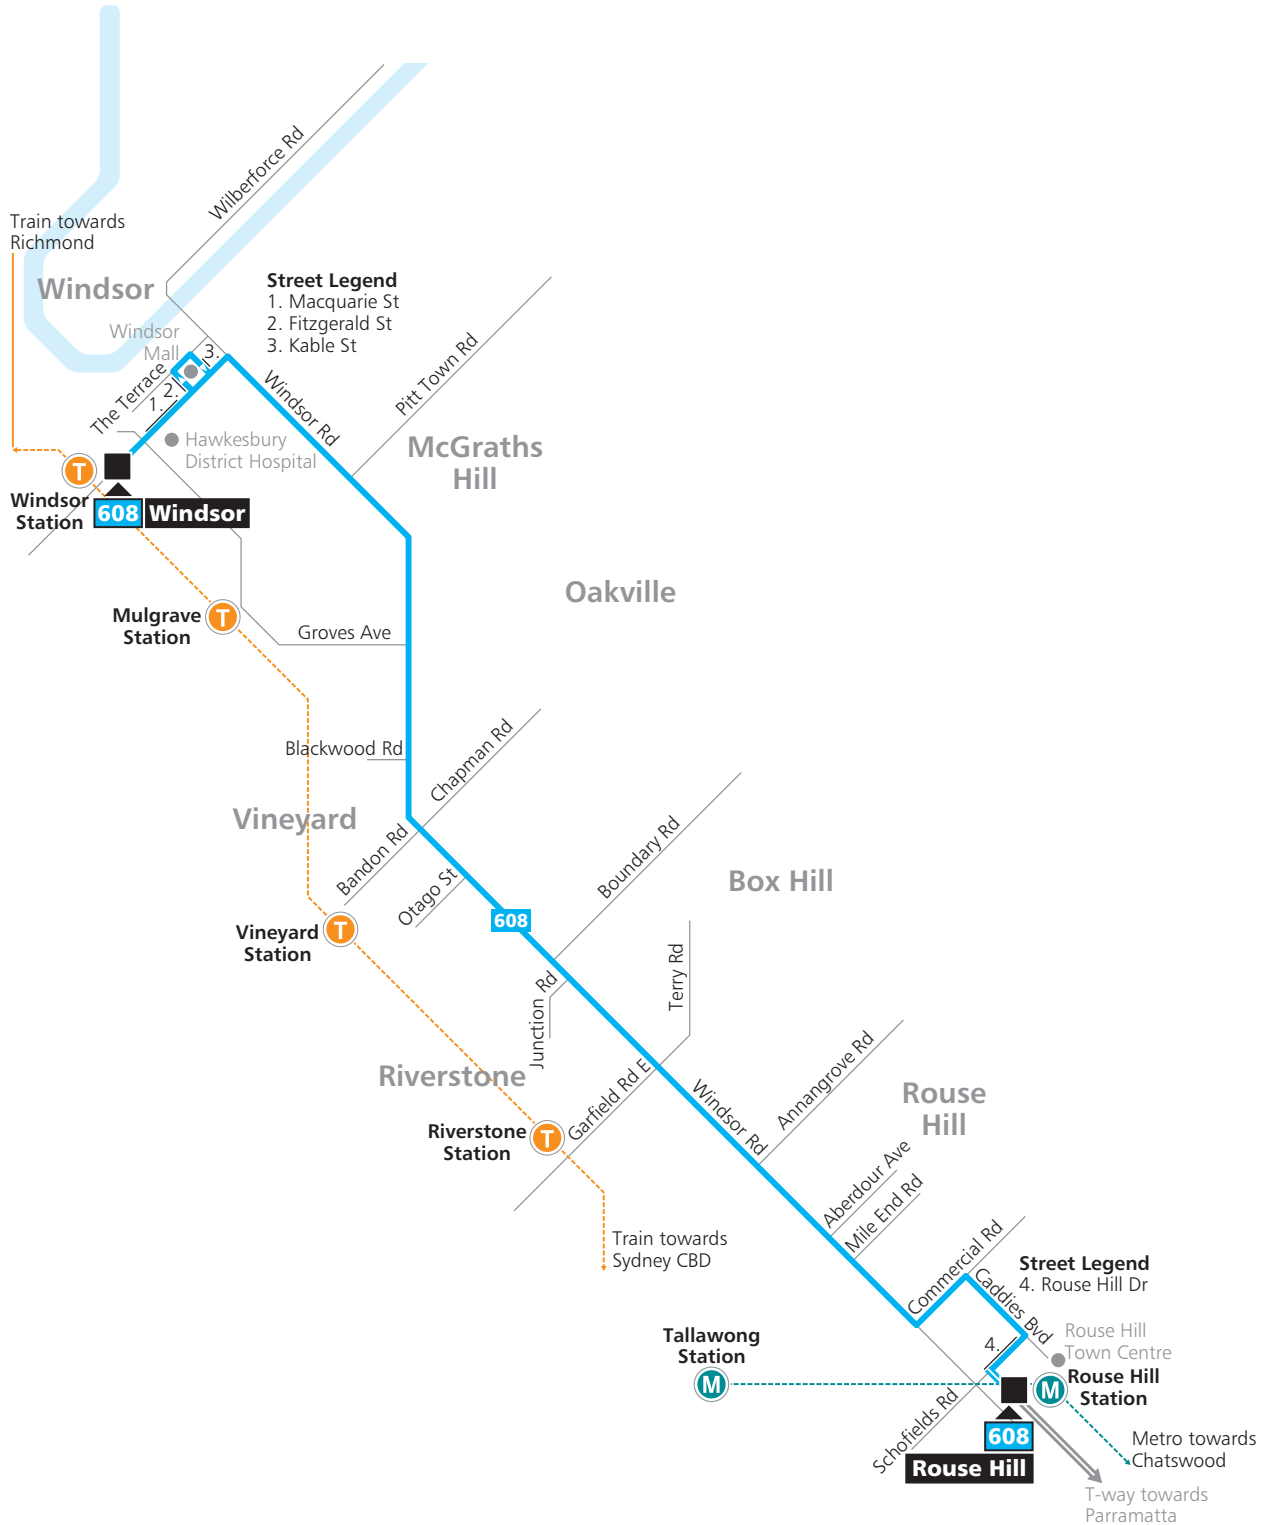

Route 608

- Legend**
- Bus route
 - 608 Bus route number
 - Bus route start/finish
 - Metro line/station
 - Train line/station
 - T-way

Diagrammatic Map
Not to Scale