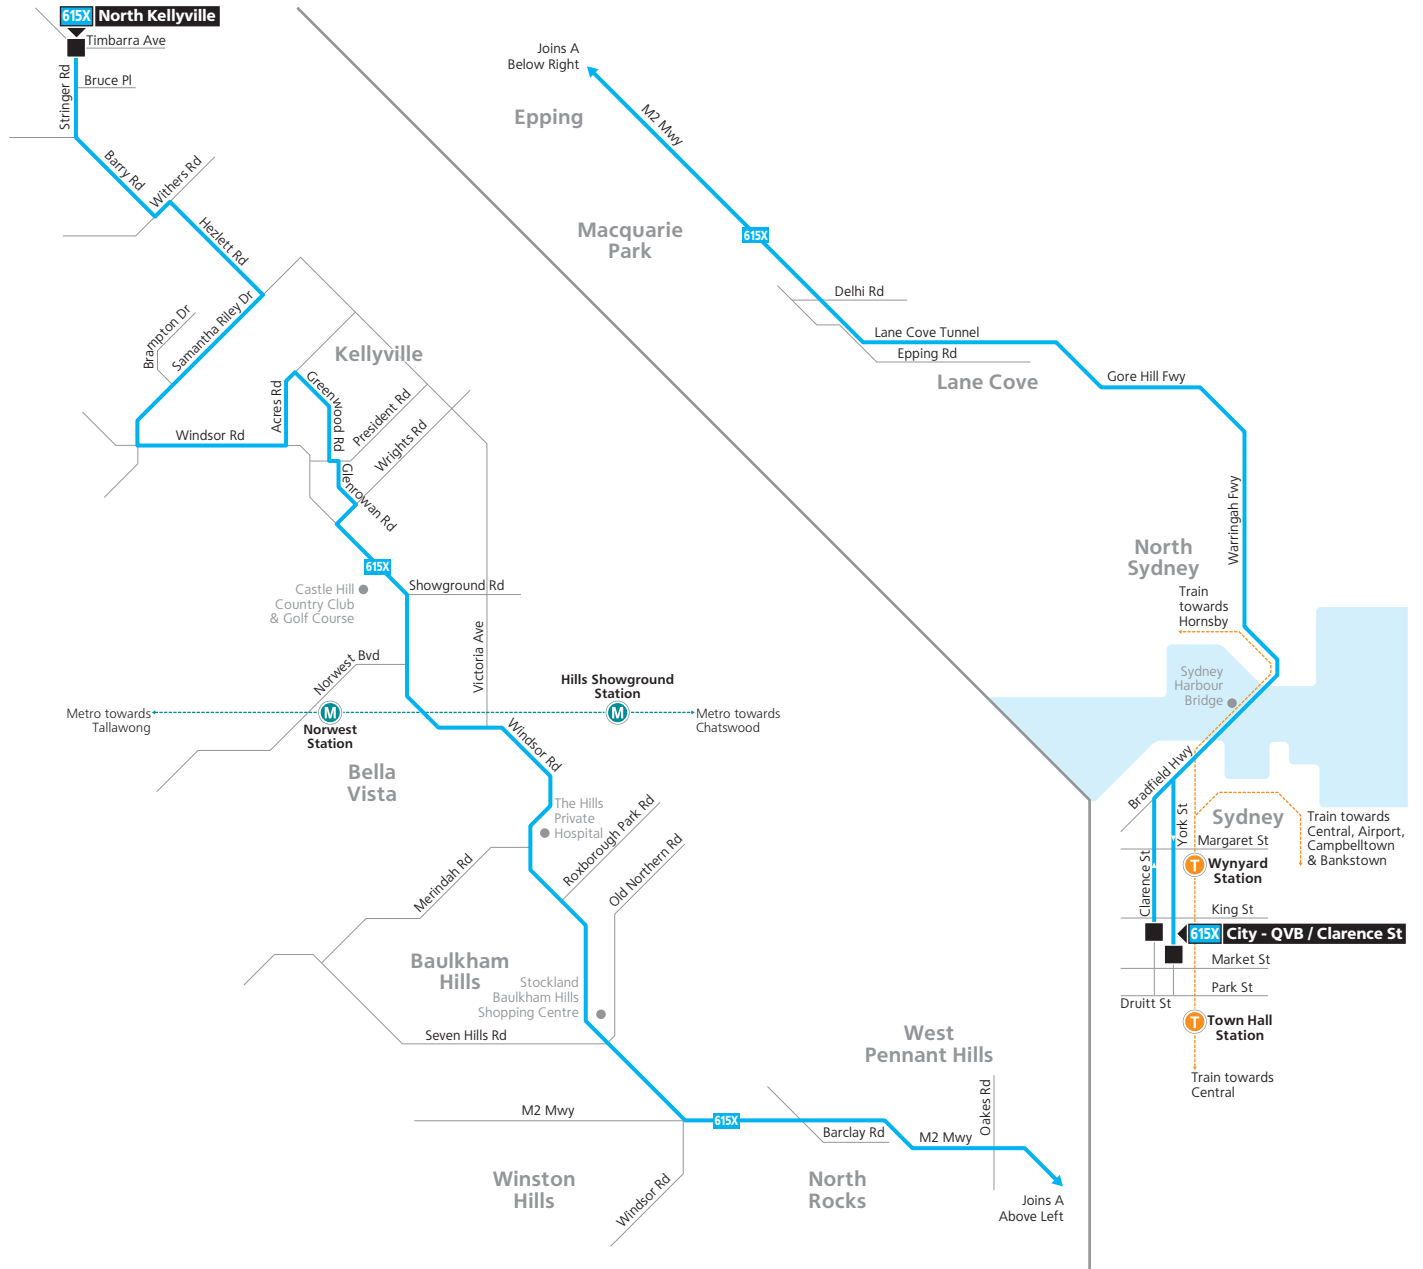

# Route 615X

- Legend**
- Bus route
  - 615X Bus route number
  - Bus route start/finish
  - M Metro line/station
  - T Train line/station

North  
Diagrammatic Map  
Not to Scale