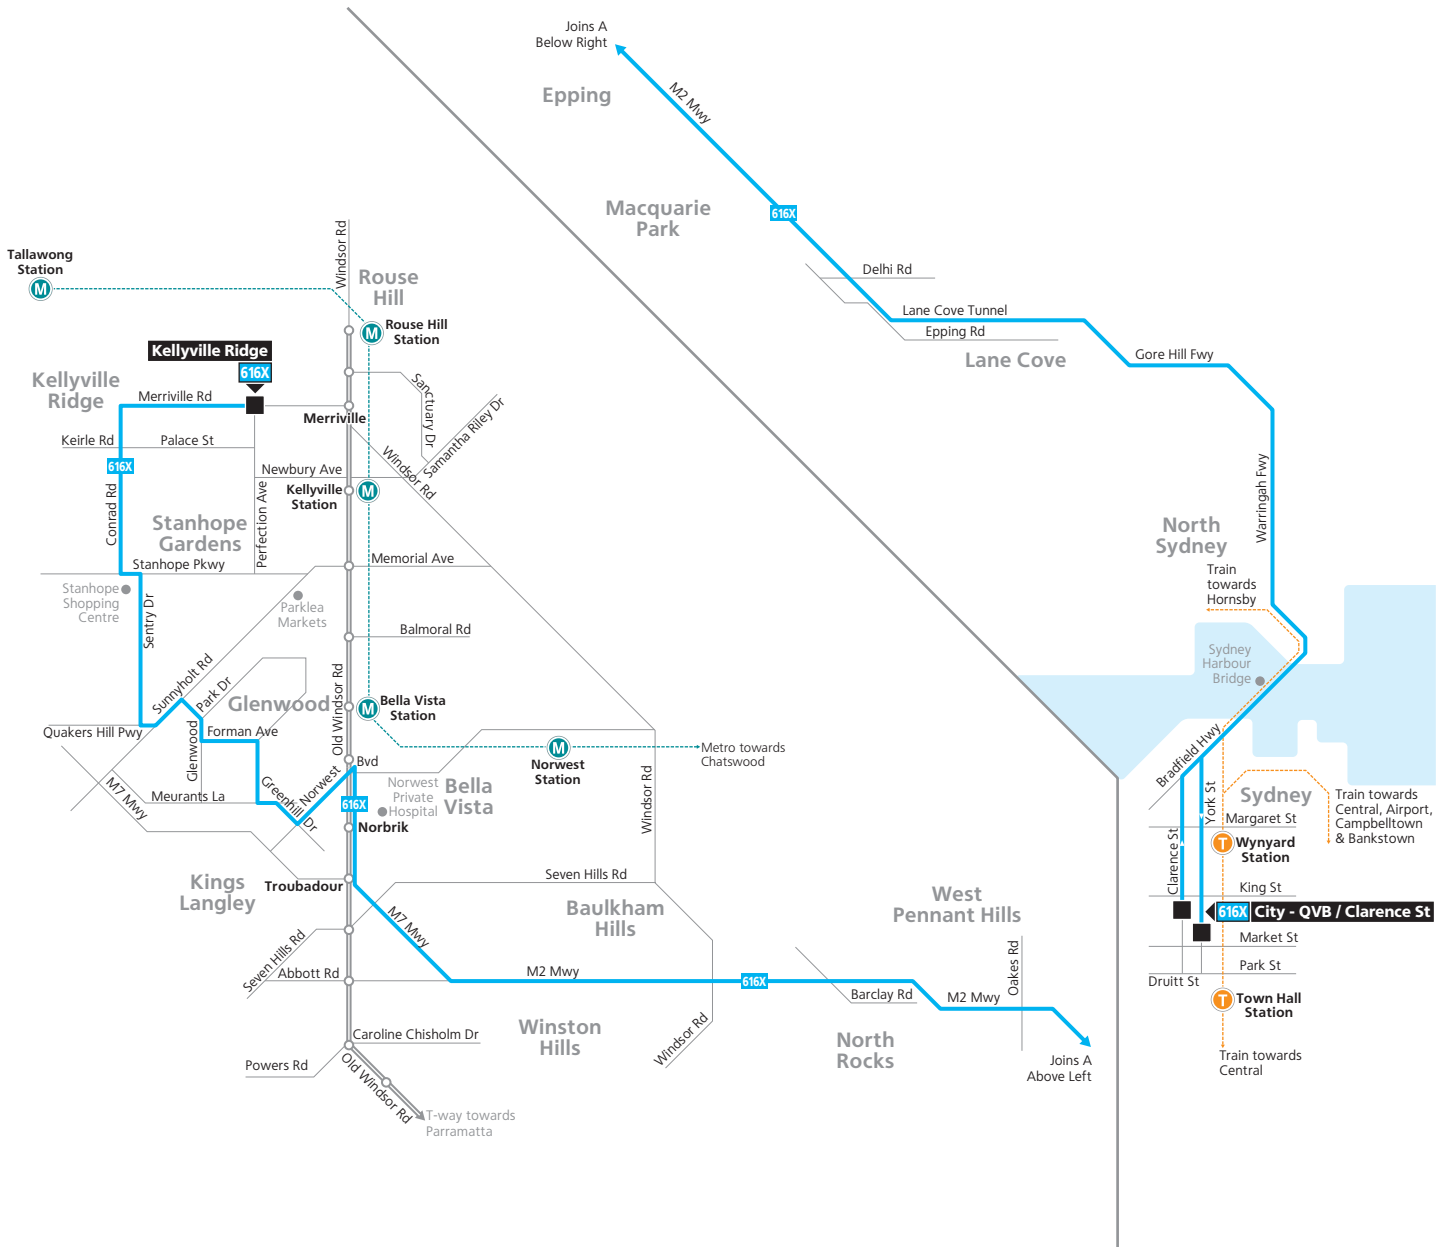

Route 616X

- Legend**
- Bus route
 - 616X Bus route number
 - 616X Bus route start/finish
 - M Metro line/station
 - T Train line/station
 - T-way/stop near route

Diagrammatic Map
Not to Scale