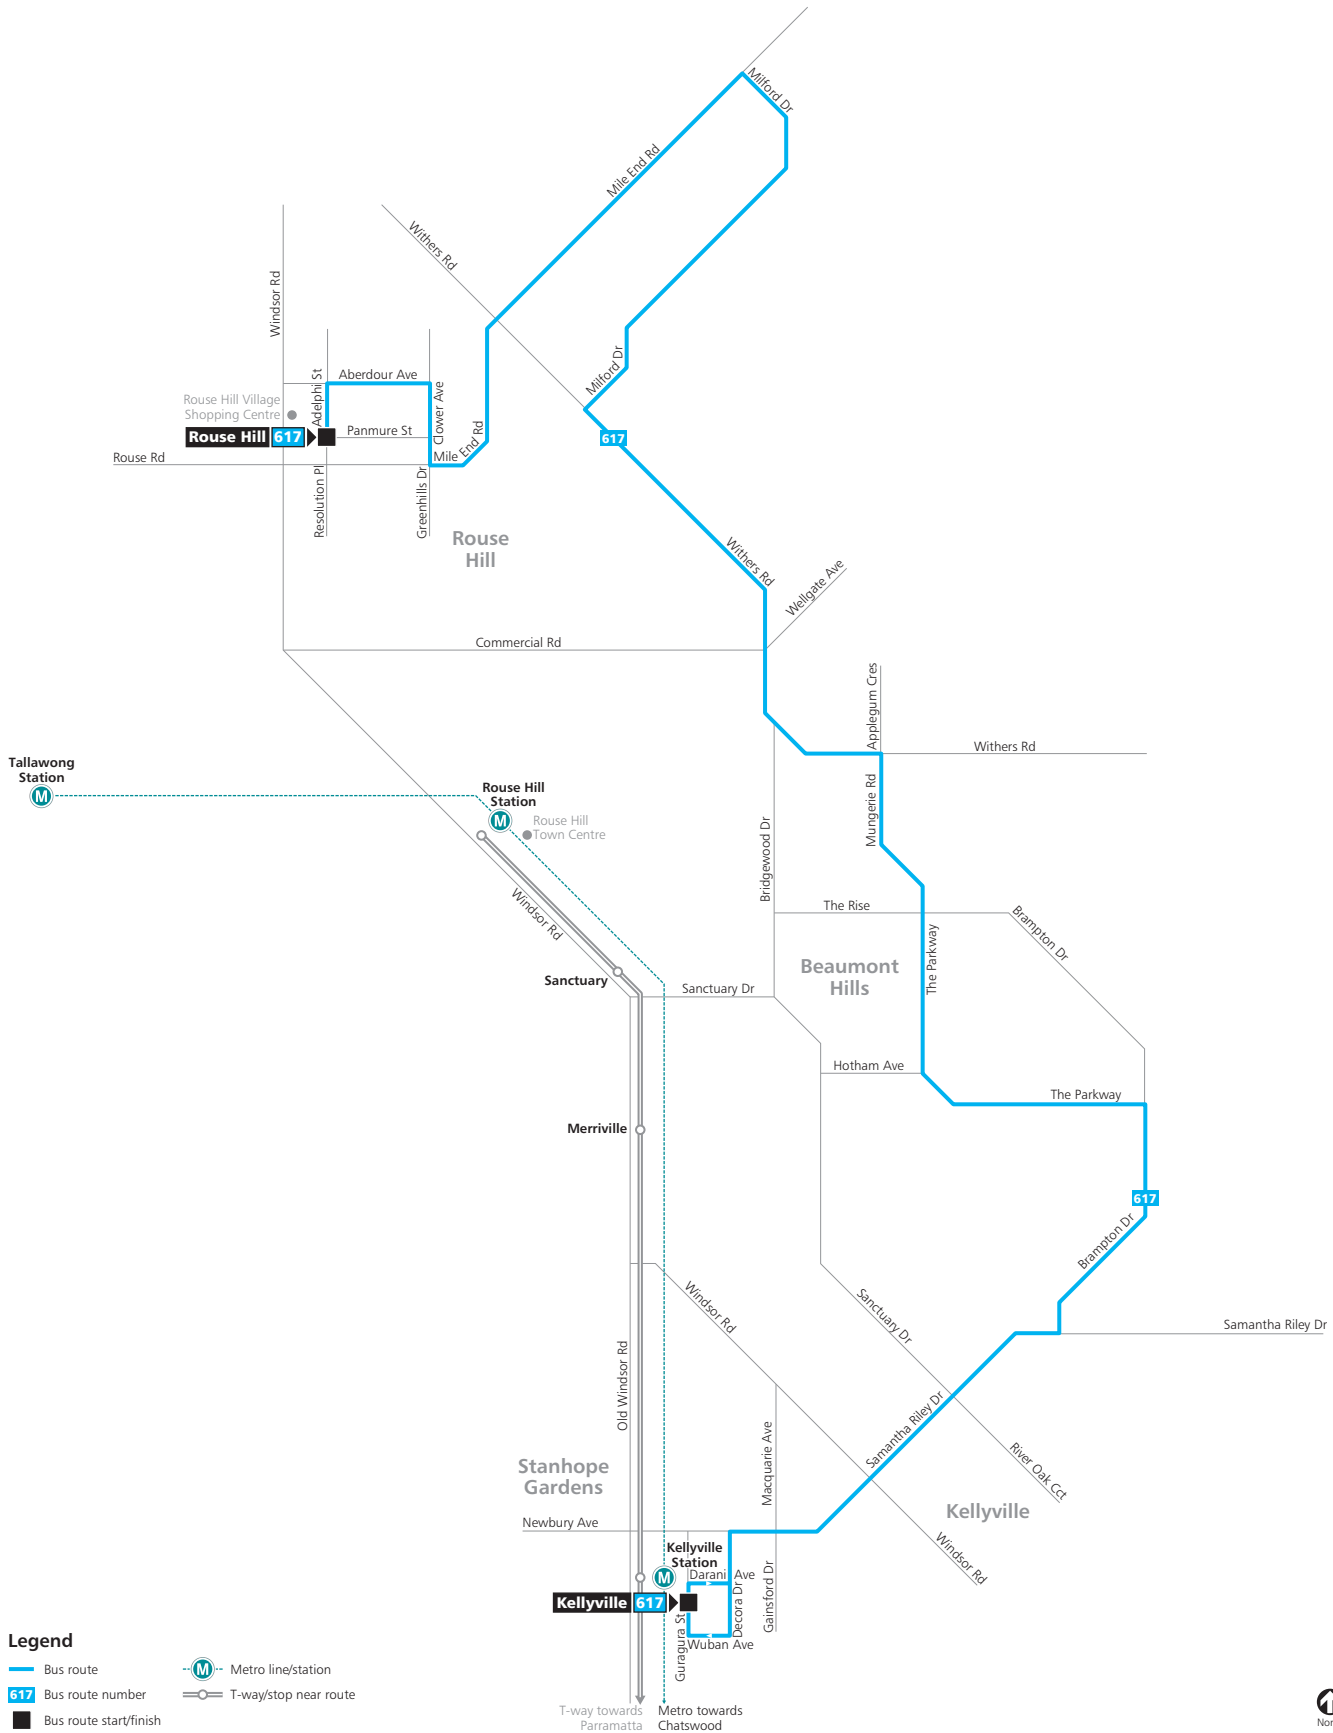

Route 617

- Legend**
- Bus route
 - 617 Bus route number
 - 617 Bus route start/finish
 - Metro line/station
 - T-way/stop near route

Diagrammatic Map
Not to Scale

transportnsw.info