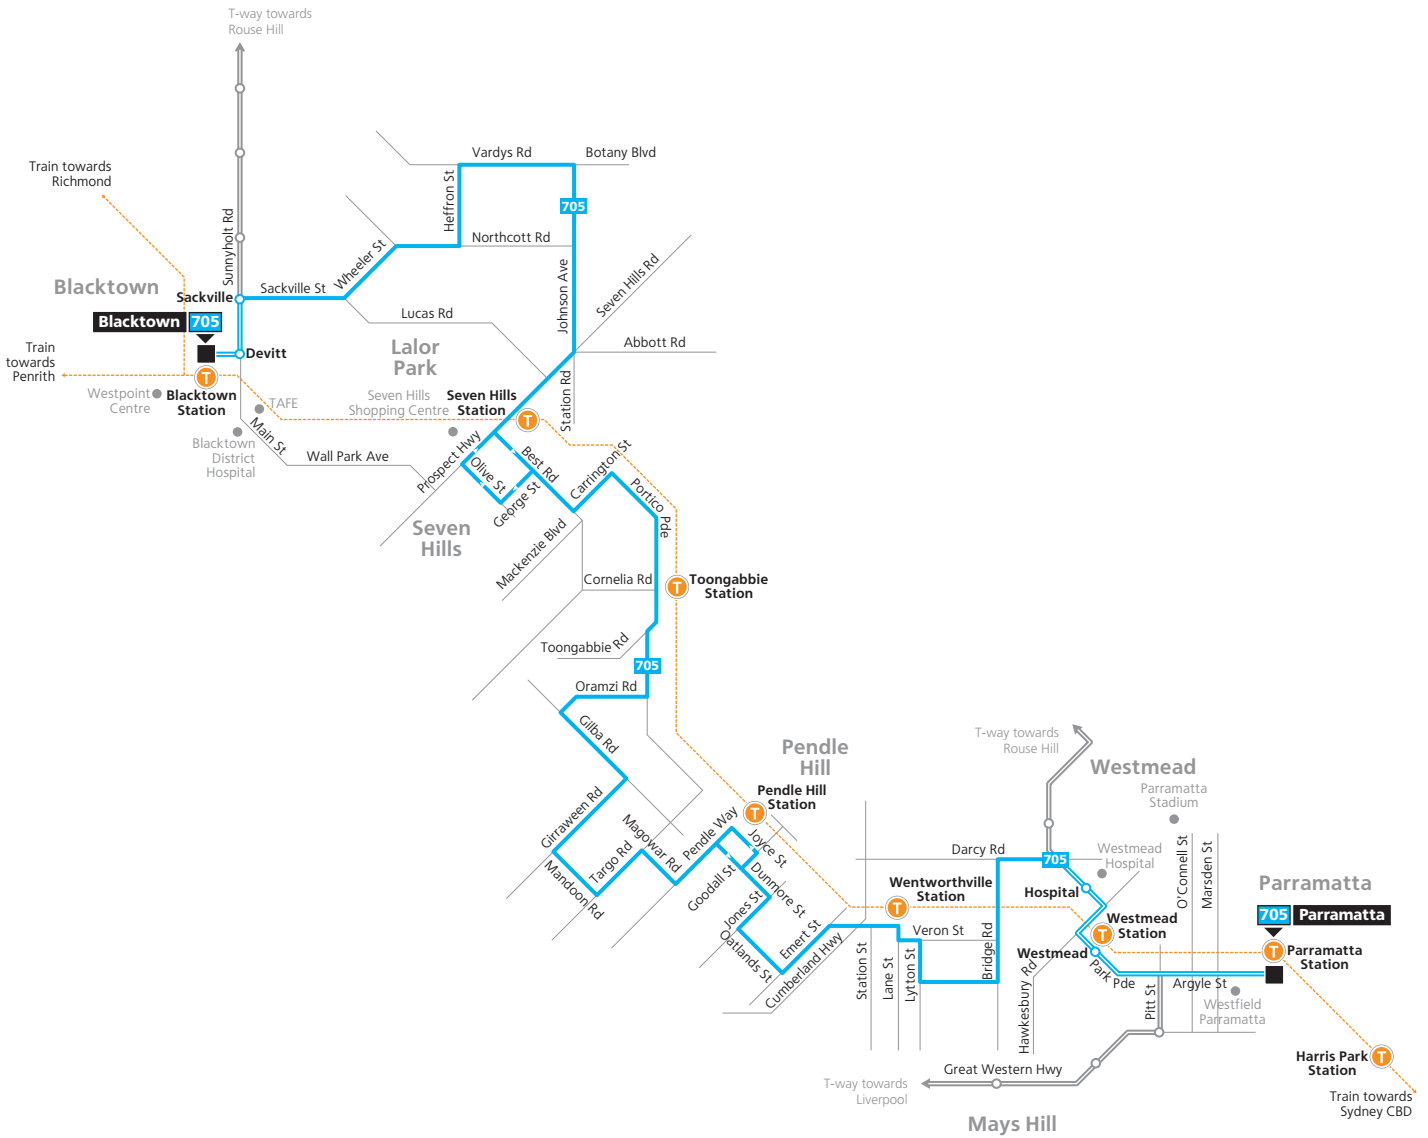

# Route 705

## Legend

- Bus route
- 705 Bus route number
- Bus route start/finish
- T Train line/station
- T-way/stop near route

Diagrammatic Map  
Not to Scale