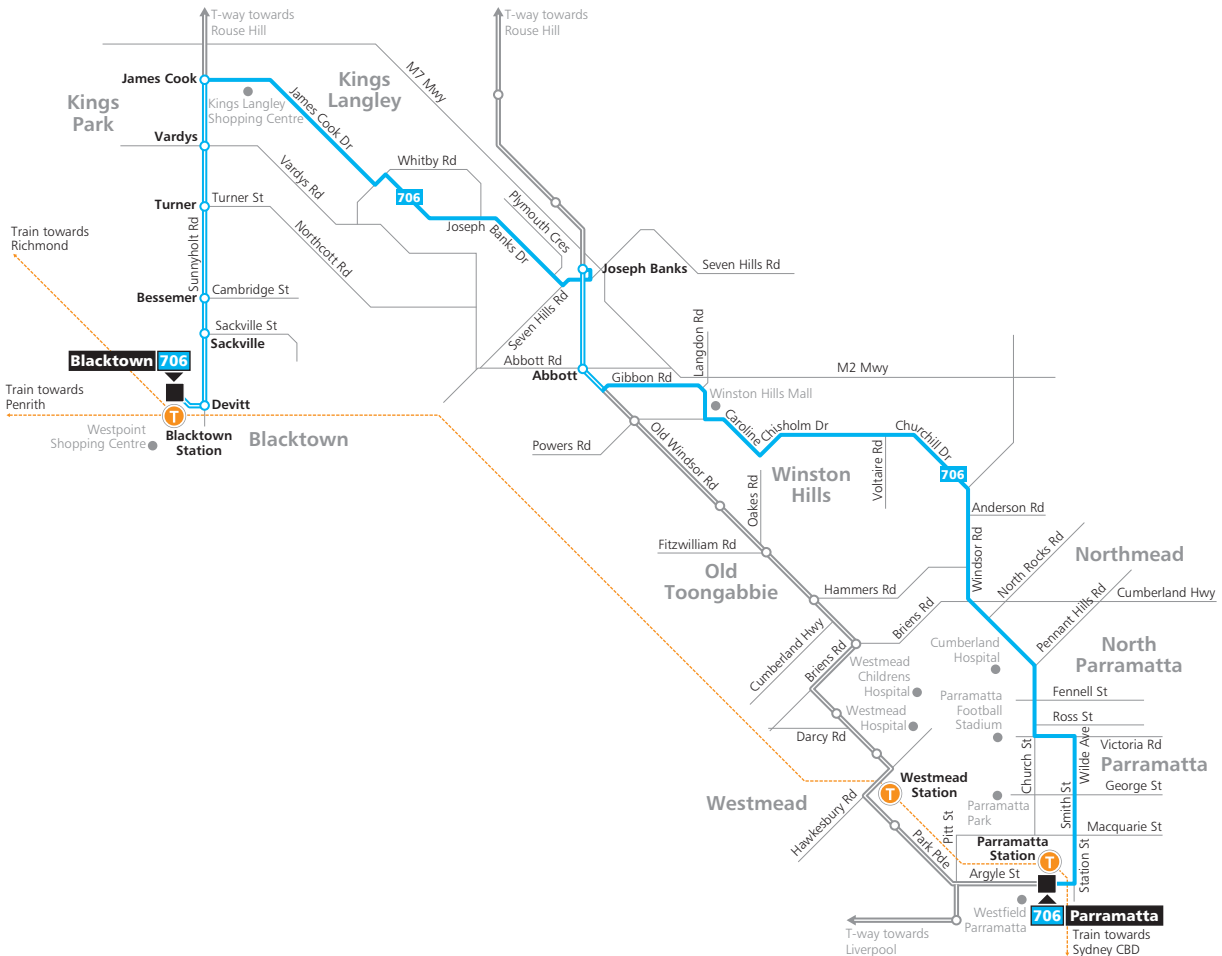

# Route 706

## Legend

- Bus route
- 706 Bus route number
- Bus route start/finish
- T Train line/station
- T-way/stop

Diagrammatic Map  
Not to Scale