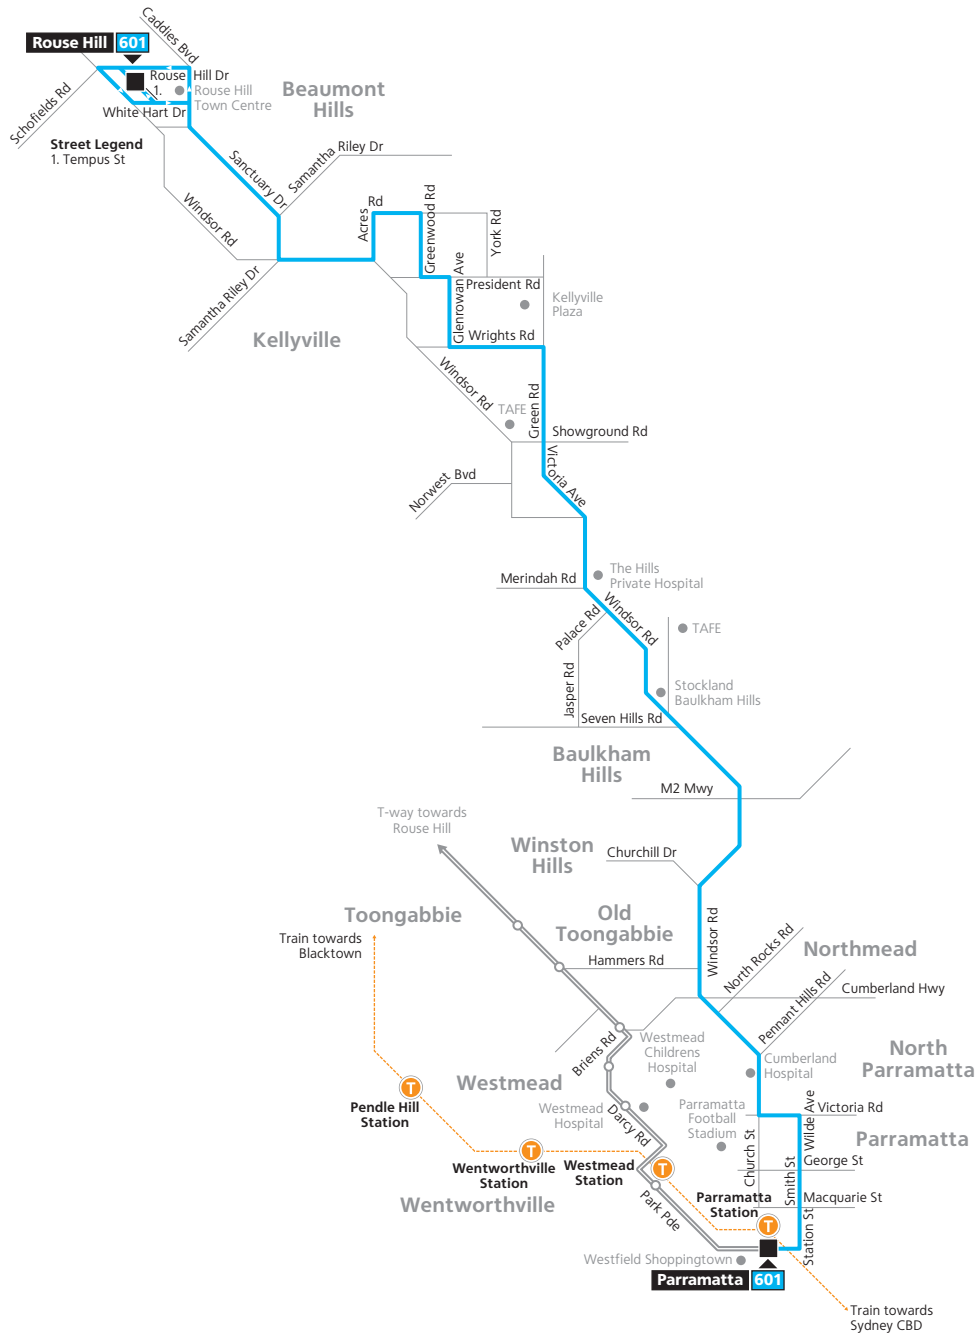

# Route 601

## Legend

- Bus route
- 601 Bus route number
- Bus route start/finish
- T Train line/station
- T-way/stop near route

Diagrammatic Map  
Not to Scale  
North