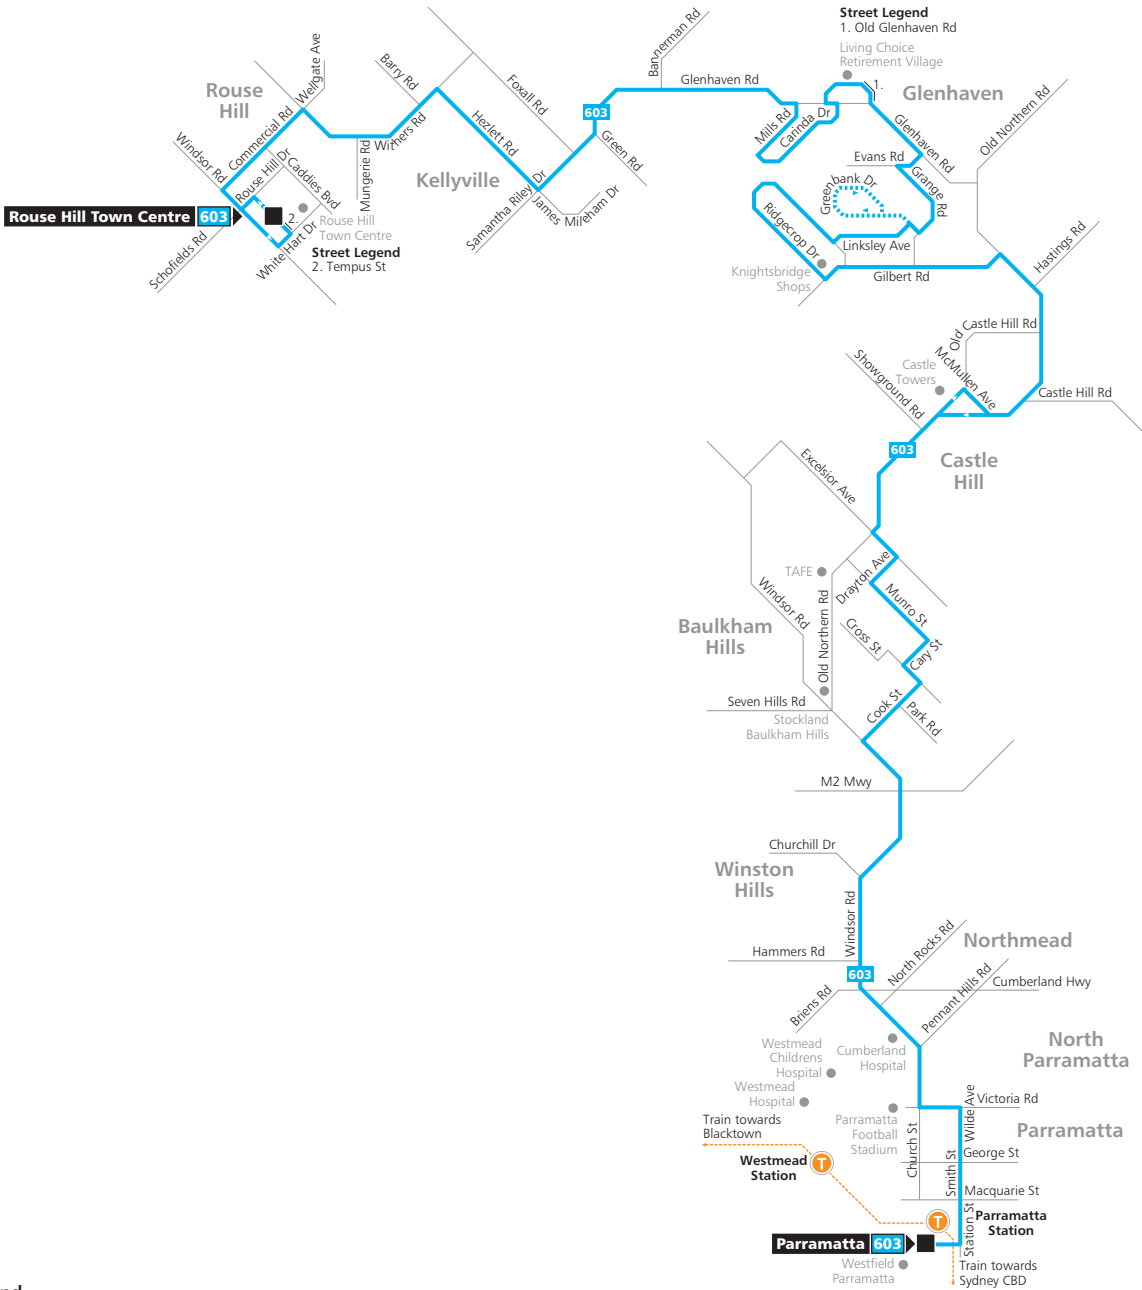

Route 603

Legend

- Bus route
- 603 Bus route number
- Bus route start/finish
- Train line/station

Diagrammatic Map
Not to Scale
North