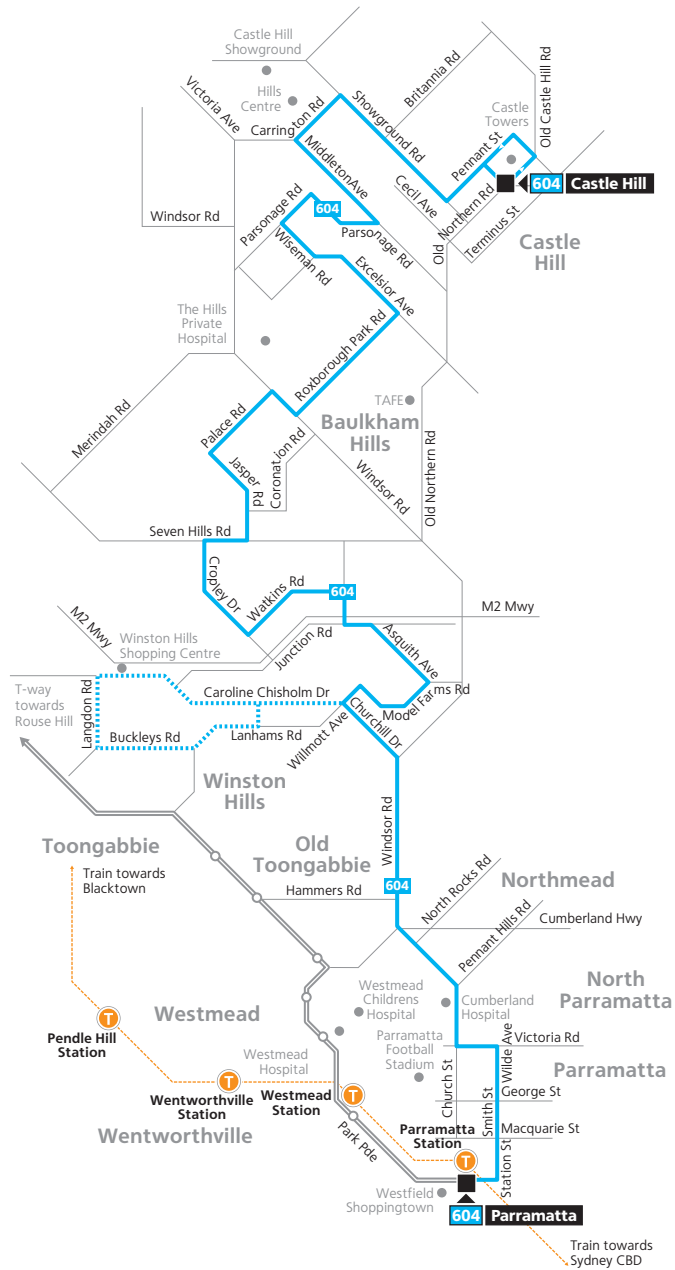

# Route 604

### Legend

- Bus route
- 604 Bus route number
- Bus route start/finish
- T Train line/station
- T-way/stop near route

Diagrammatic Map  
Not to Scale