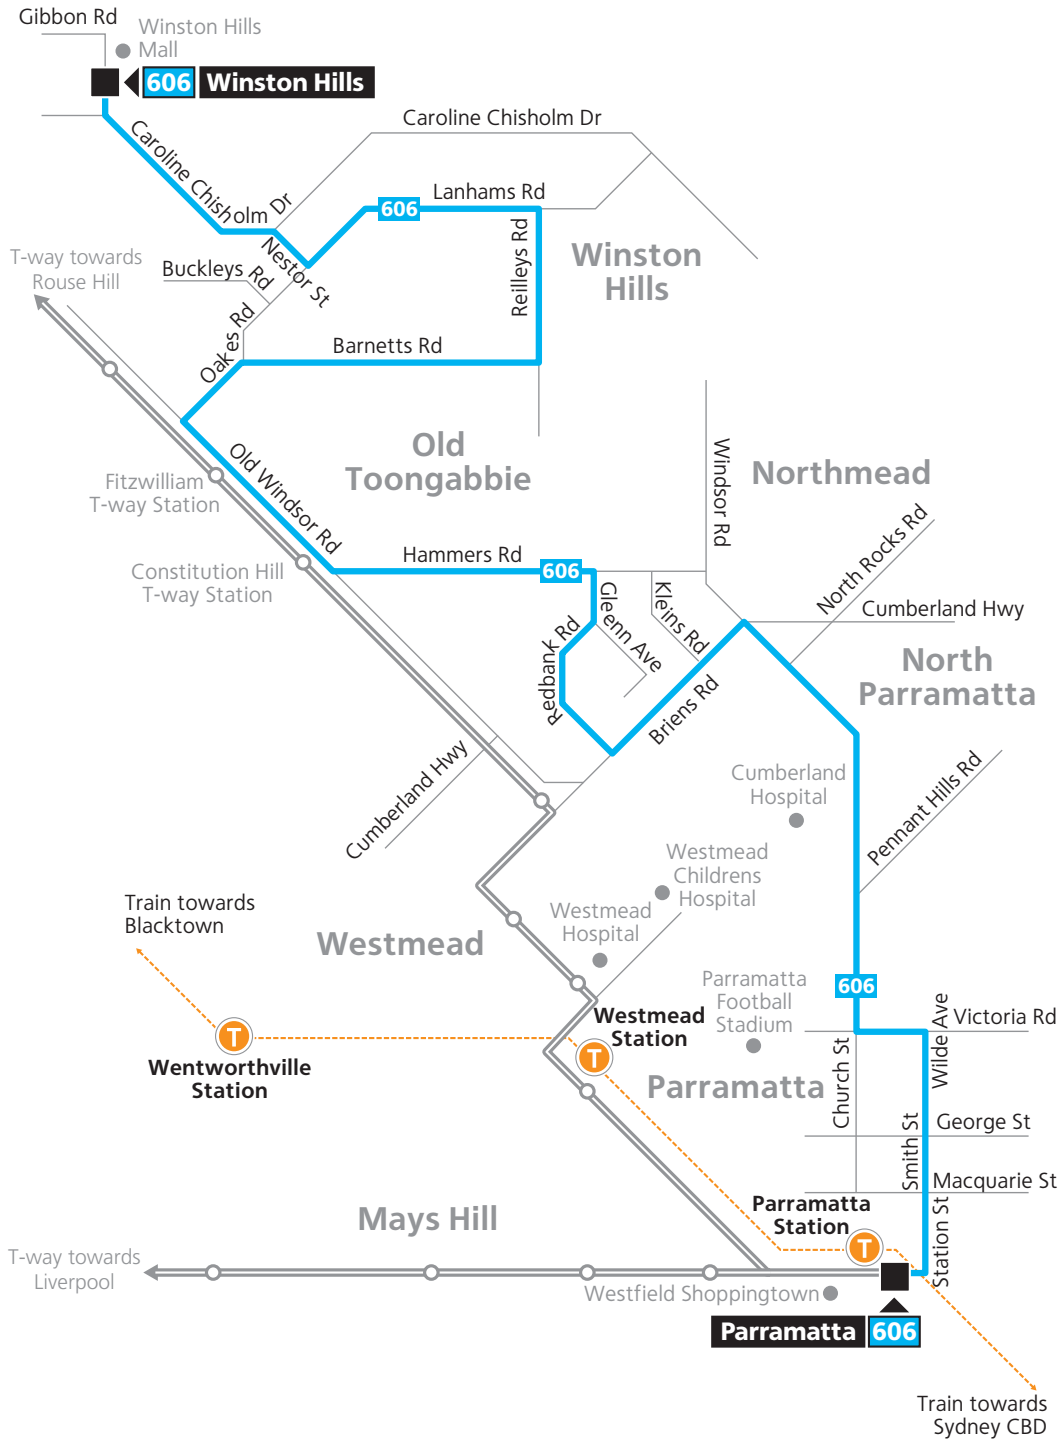

Route 606

Legend

- Bus route
- Bus route number
- Bus route start/finish
- Train line/station

Diagrammatic Map
Not to Scale