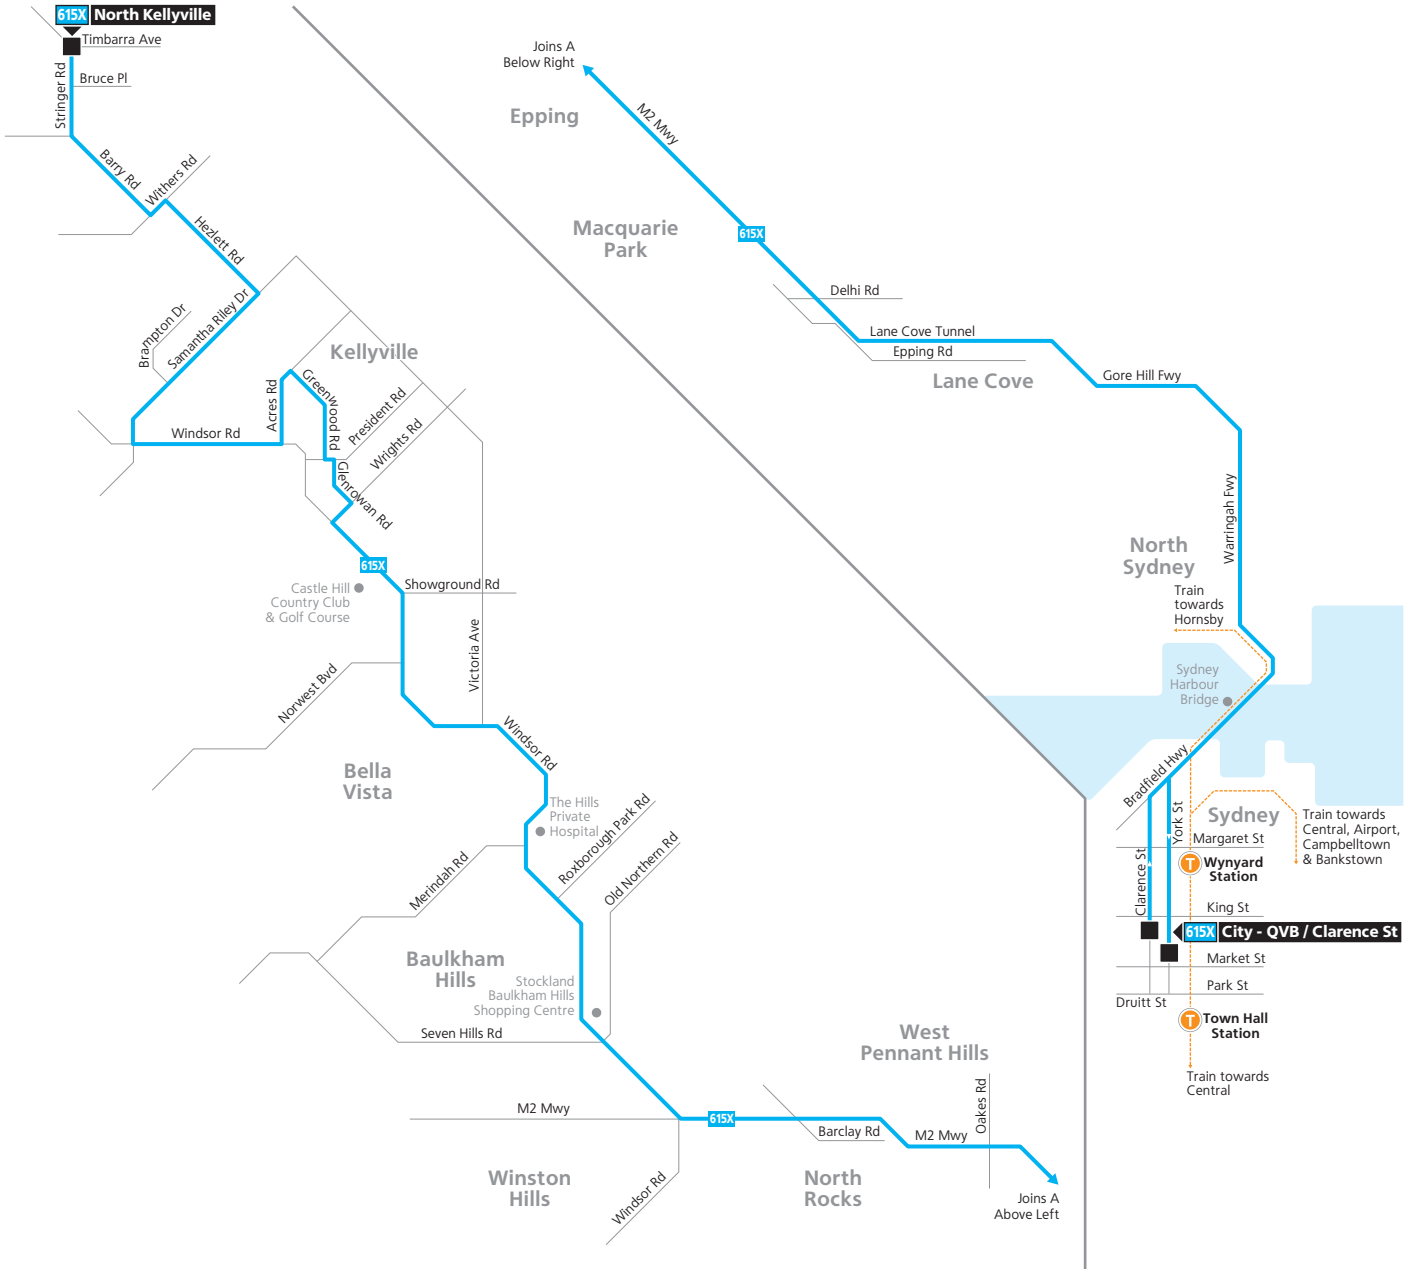

Route 615X

Legend

- Bus route
- Bus route start/finish
- 615X Bus route number
- T Train line/station

Diagrammatic Map
Not to Scale