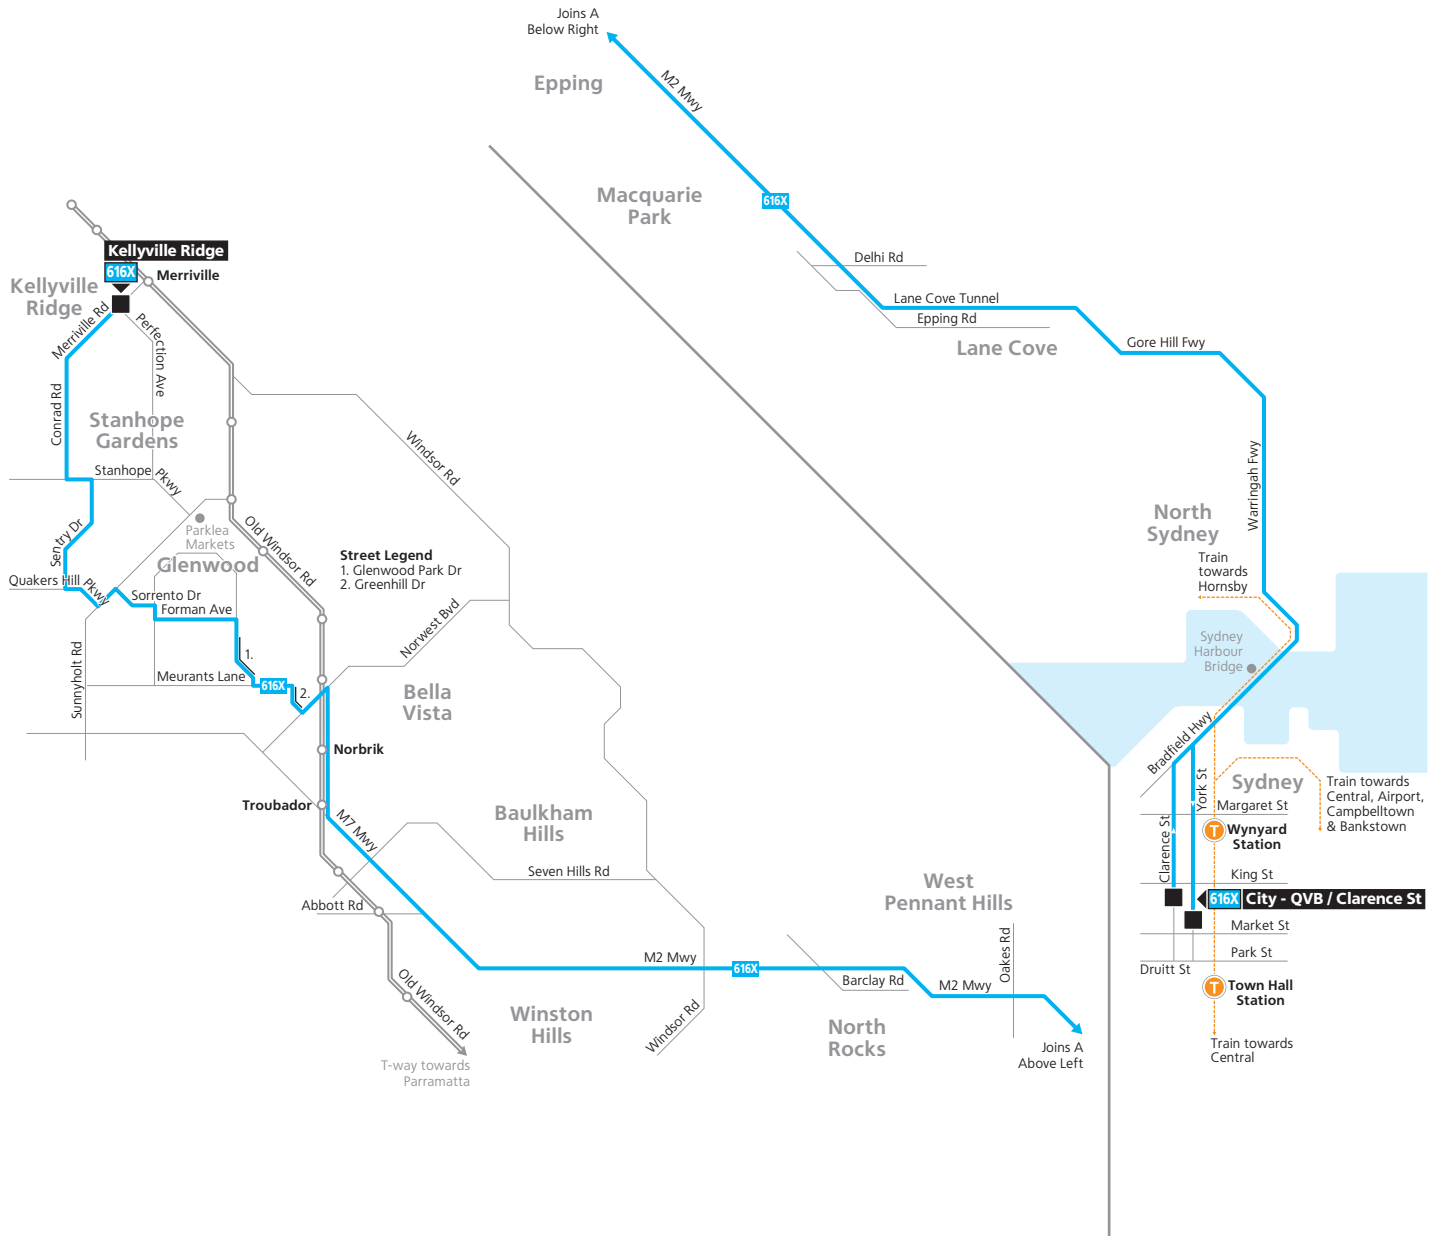

Route 616X

Legend

- Bus route
- 616X Bus route number
- Bus route start/finish
- Train line/station
- T-way/stop

Diagrammatic Map
Not to Scale