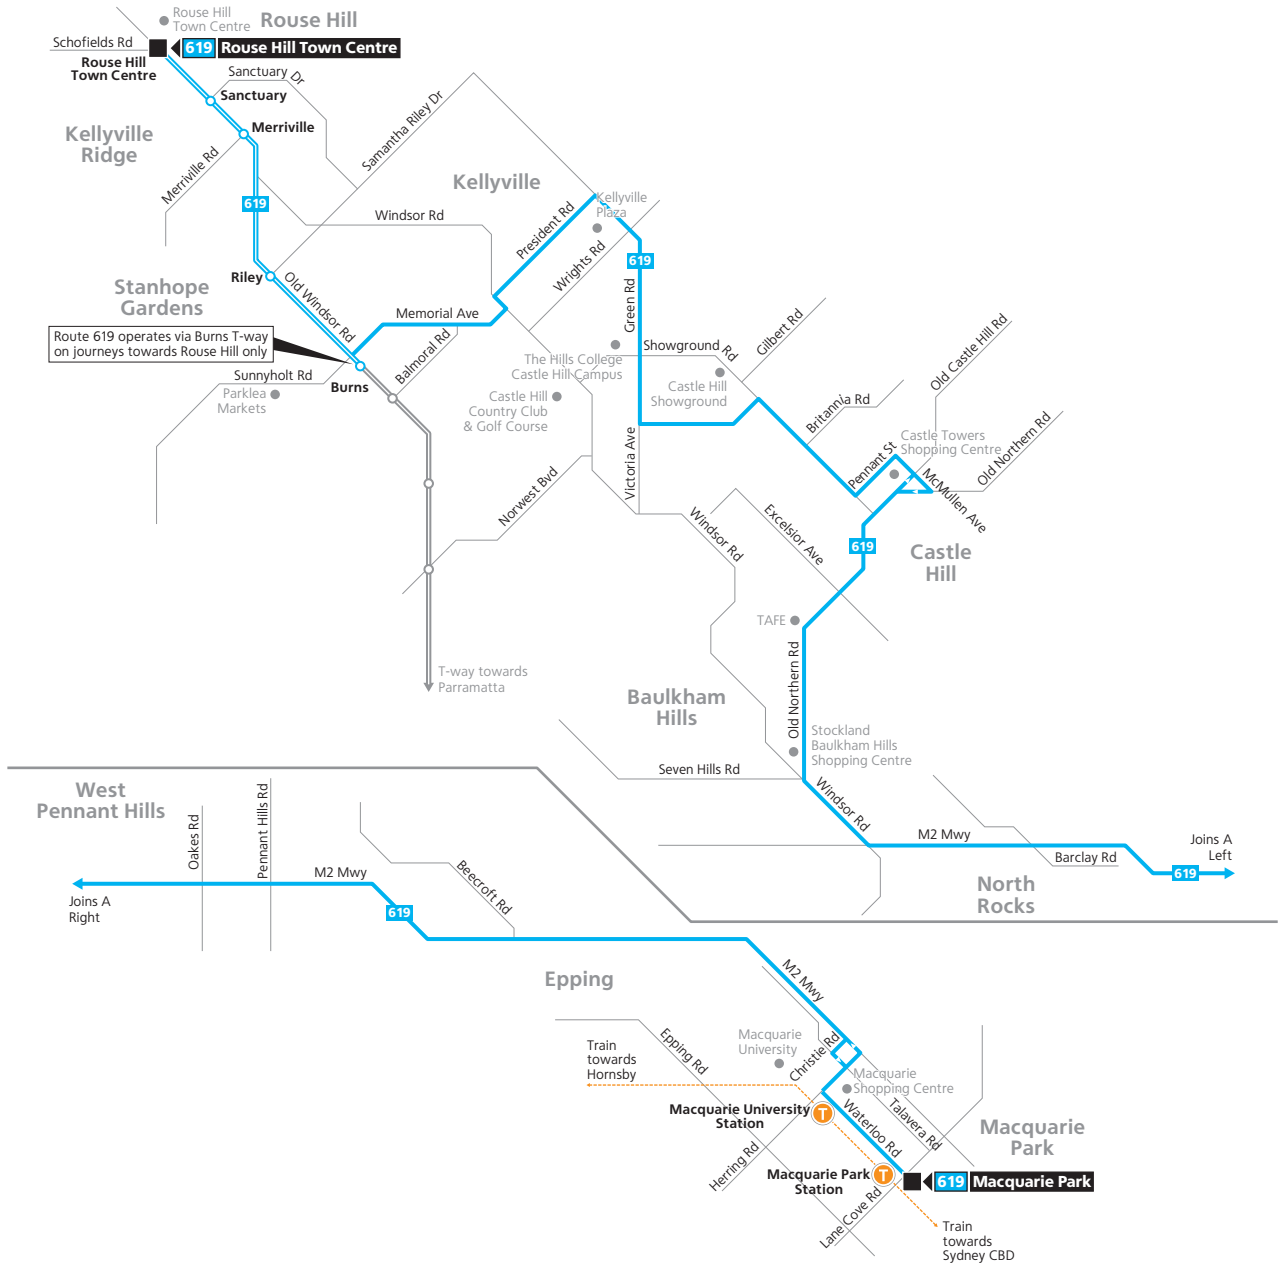

Route 619

Legend

- Bus route
- 619 Bus route number
- Bus route start/finish
- T Train line/station
- T-way/stop

Diagrammatic Map
Not to Scale