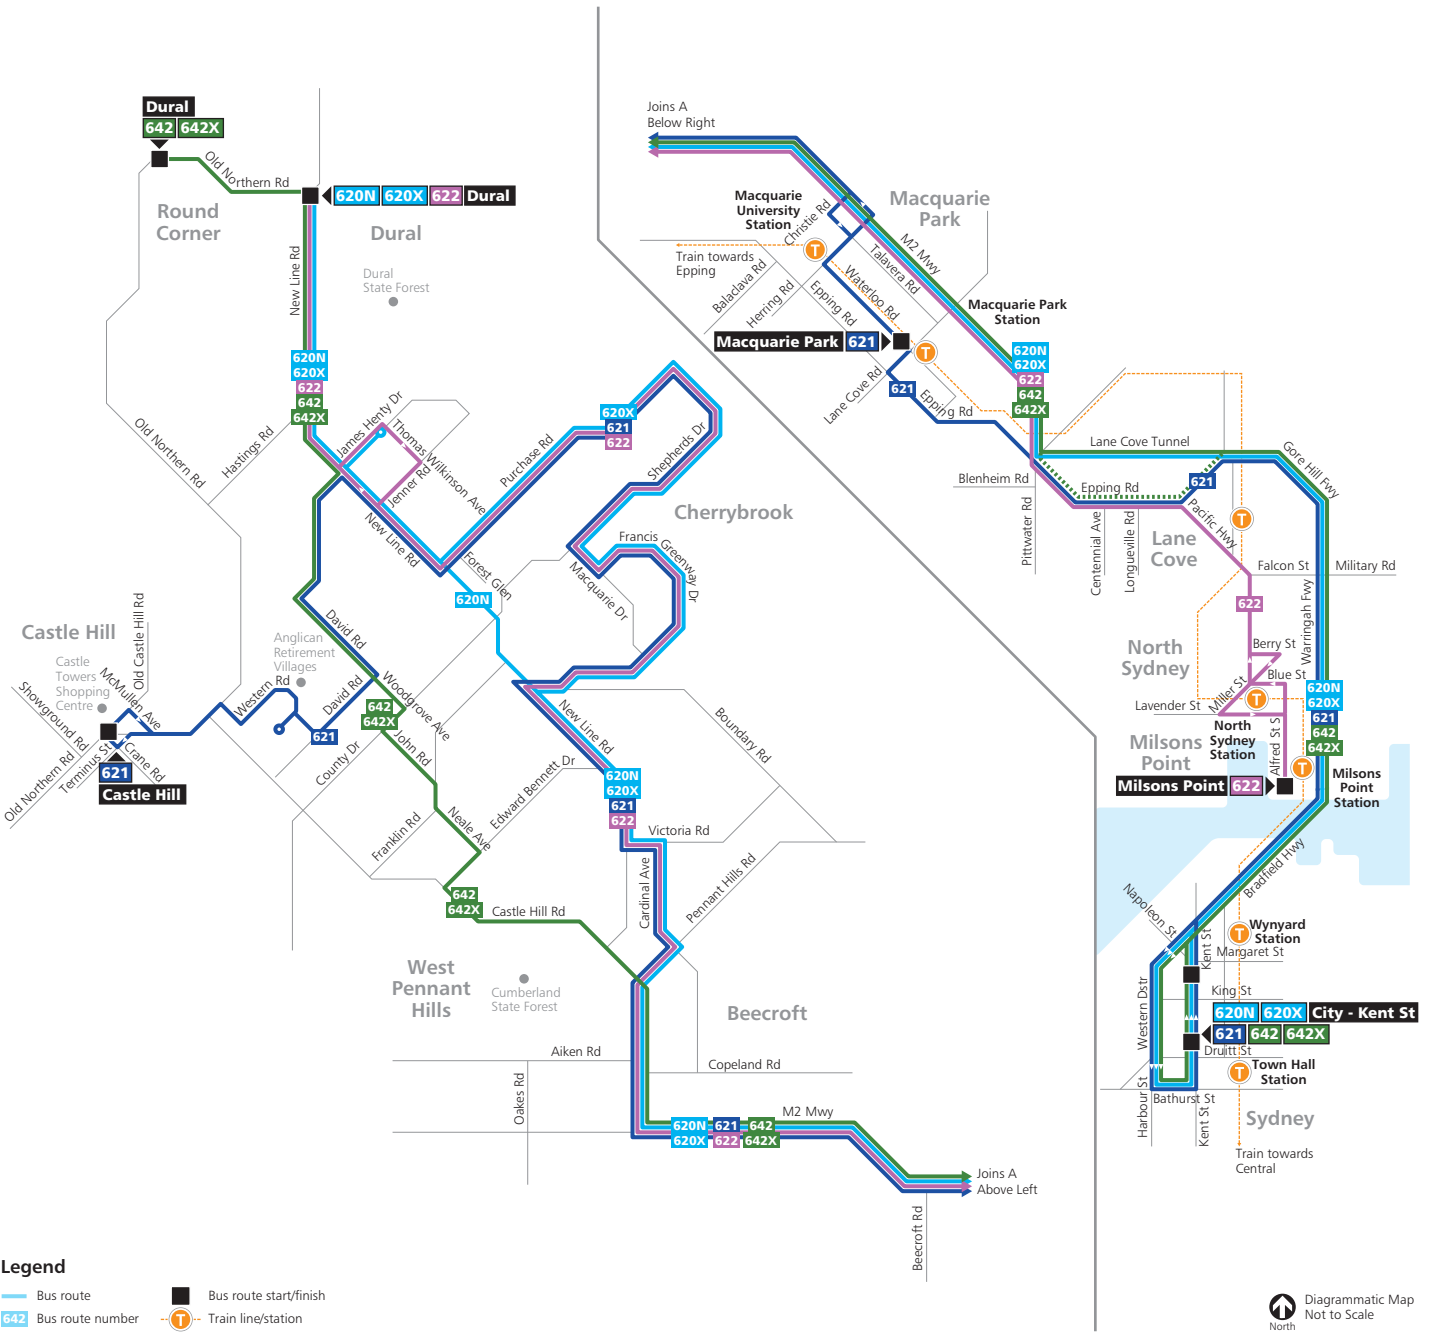

Routes 620N, 620X, 621, 622, 642, 642X

Route 622 to Milsons Point

Picks up and sets down passengers at all stops to Pennant Hills Road & Aiken Road, then only at Riverside Corporate Park (Epping Road), Lane Cove West Industrial Park (Sam Johnson Way), Lane Cove (Epping Road & Longueville Road), Pacific Highway & Hotham Parade, Pacific Highway & Campbell Street, Gore Hill TAFE/RNSH, St Leonards (Pacific Highway), Crows Nest (Pacific Highway & Falcon Street), North Sydney (Miller Street & Pacific Highway) and Milsons Point (Alfred Street South).

Route 622 to Dural

Picks up and sets down passengers only at Milsons Point (Alfred Street South), North Sydney (Miller Street & Pacific Highway), Crows Nest (Pacific Highway & Falcon Street), St Leonards (Pacific Highway), Gore Hill TAFE/RNSH, Pacific Highway & Campbell Street, Pacific Highway & Hotham Parade, Lane Cove (Epping Road & Longueville Road), Lane Cove West Industrial Park (Sam Johnson Way), Riverside Corporate Park (Epping Road), Pennant Hills Road & Aiken Road, then at all stops.