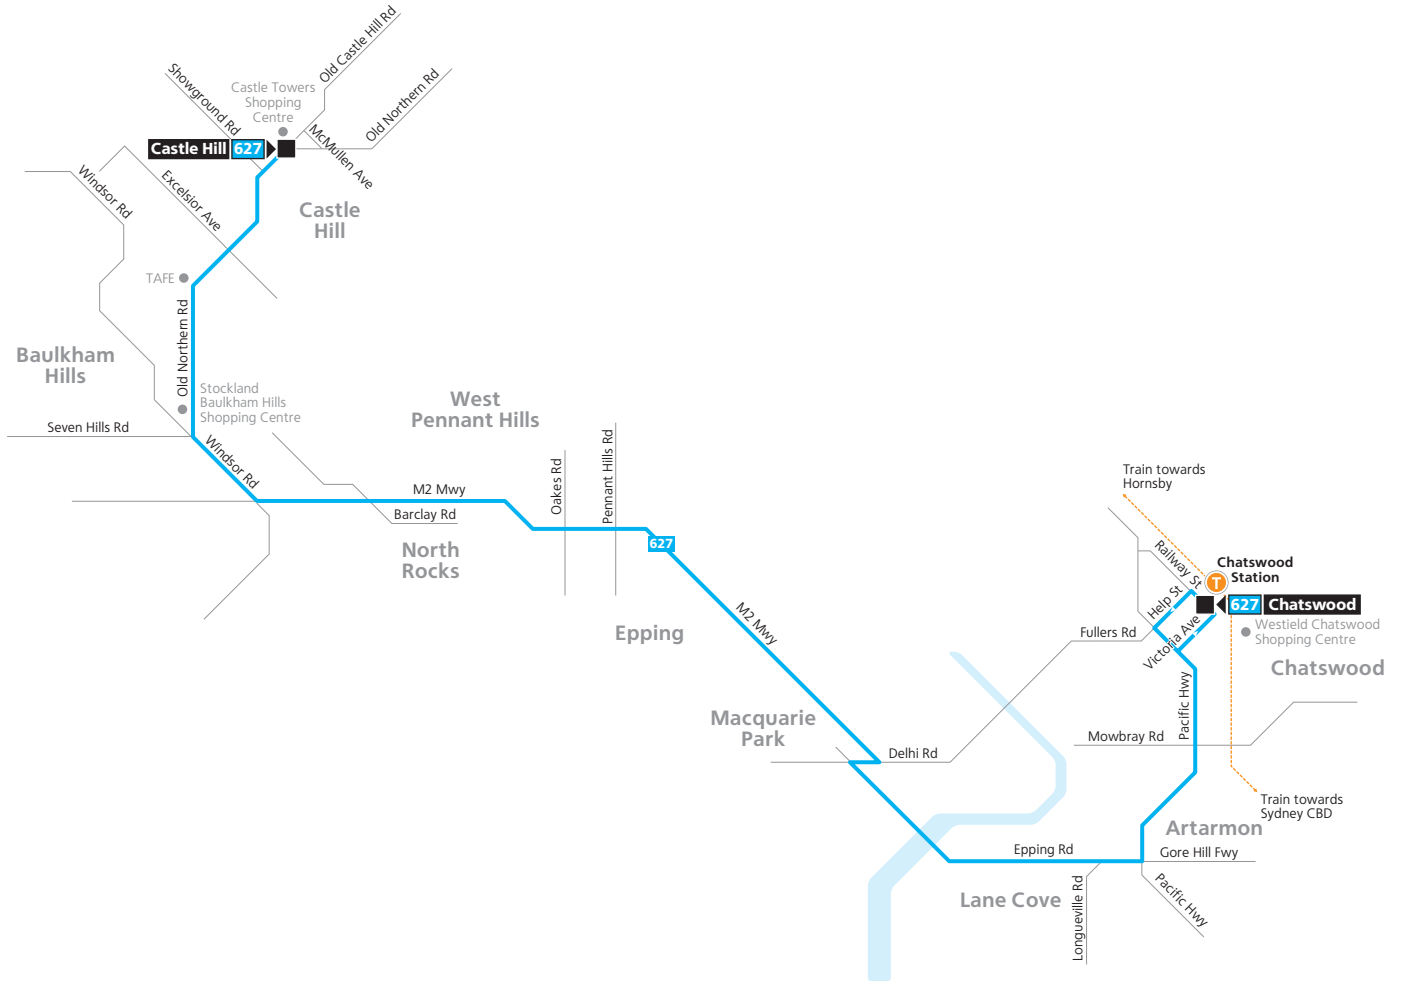

Route 627

Legend

- Bus route
- 627 Bus route number
- T Train line/station
- Bus route start/finish

Diagrammatic Map
Not to Scale

Route 627 to Chatswood

Picks up and sets down passengers at all stops to M2 Busway (Oakes Road), then only at Riverside Corporate Park (Epping Road), Lane Cove West Industrial Park (Sam Johnson Way), Lane Cove Interchange, Pacific Highway & Mowbray Road and Chatswood Station (Railway Street).

Route 627 to Castle Hill

Picks up and sets down passengers only at Chatswood Station (Railway Street), Pacific Highway & Mowbray Road, Lane Cove Interchange, Lane Cove West Industrial Park (Sam Johnson Way), Riverside Corporate Park (Epping Road), M2 Busway (Oakes Road), then at all stops.