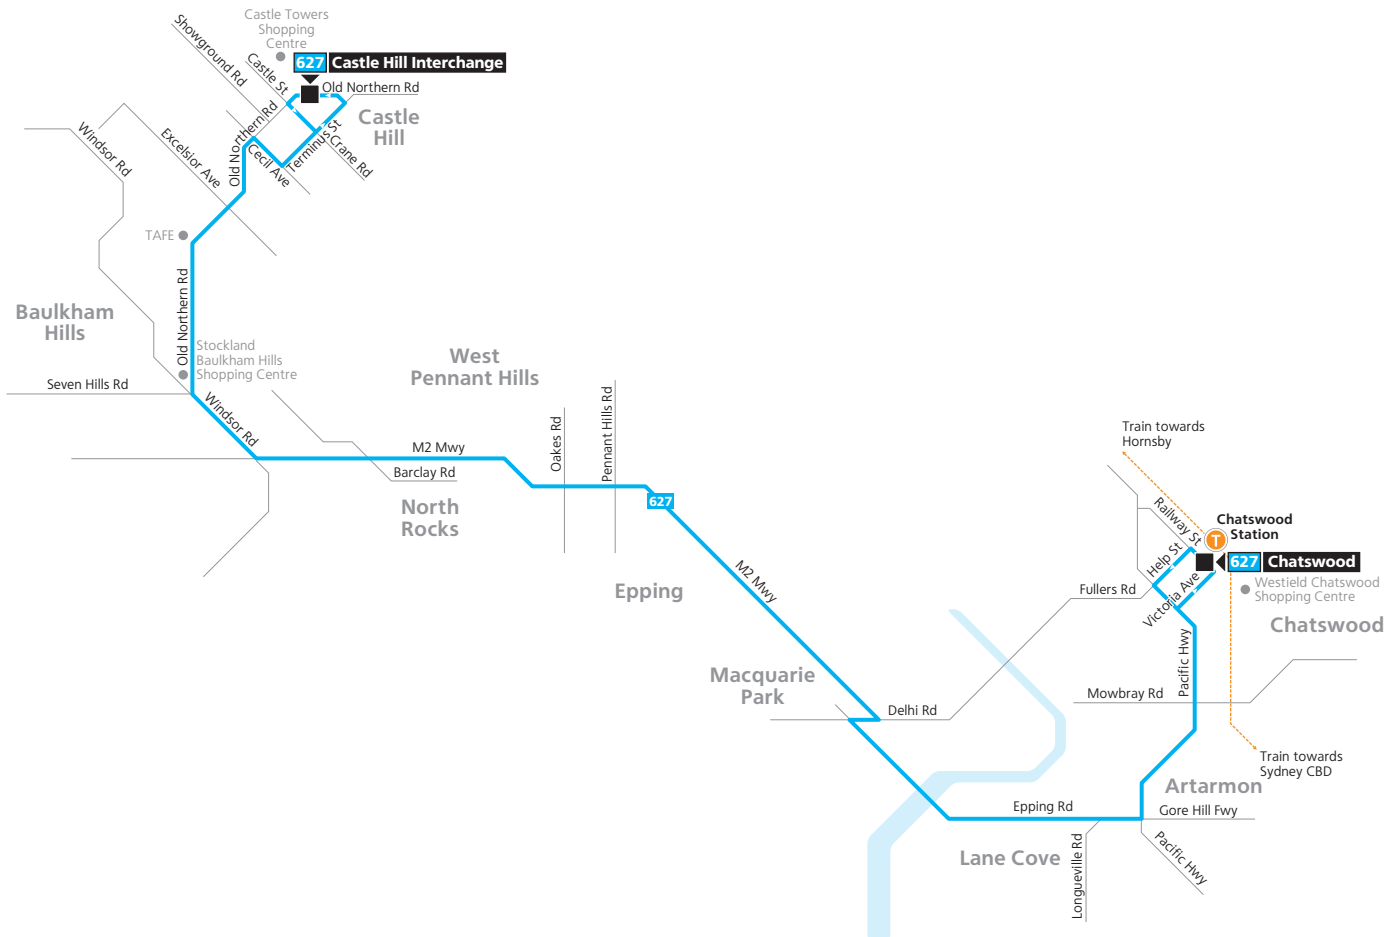

# Route 627

## Legend

- Bus route
- Bus route start/finish
- Bus route number
- Train line/station

Diagrammatic Map  
Not to Scale  
North

## Route 627 to Chatswood

Picks up and sets down passengers at all stops to M2 Busway (Oakes Road), then only at Riverside Corporate Park (Epping Road), Lane Cove West Industrial Park (Sam Johnson Way), Lane Cove Interchange, Pacific Highway & Mowbray Road and Chatswood Station (Railway Street).

## Route 627 to Castle Hill

Picks up and sets down passengers only at Chatswood Station (Railway Street), Pacific Highway & Mowbray Road, Lane Cove Interchange, Lane Cove West Industrial Park (Sam Johnson Way), Riverside Corporate Park (Epping Road), M2 Busway (Oakes Road), then at all stops.