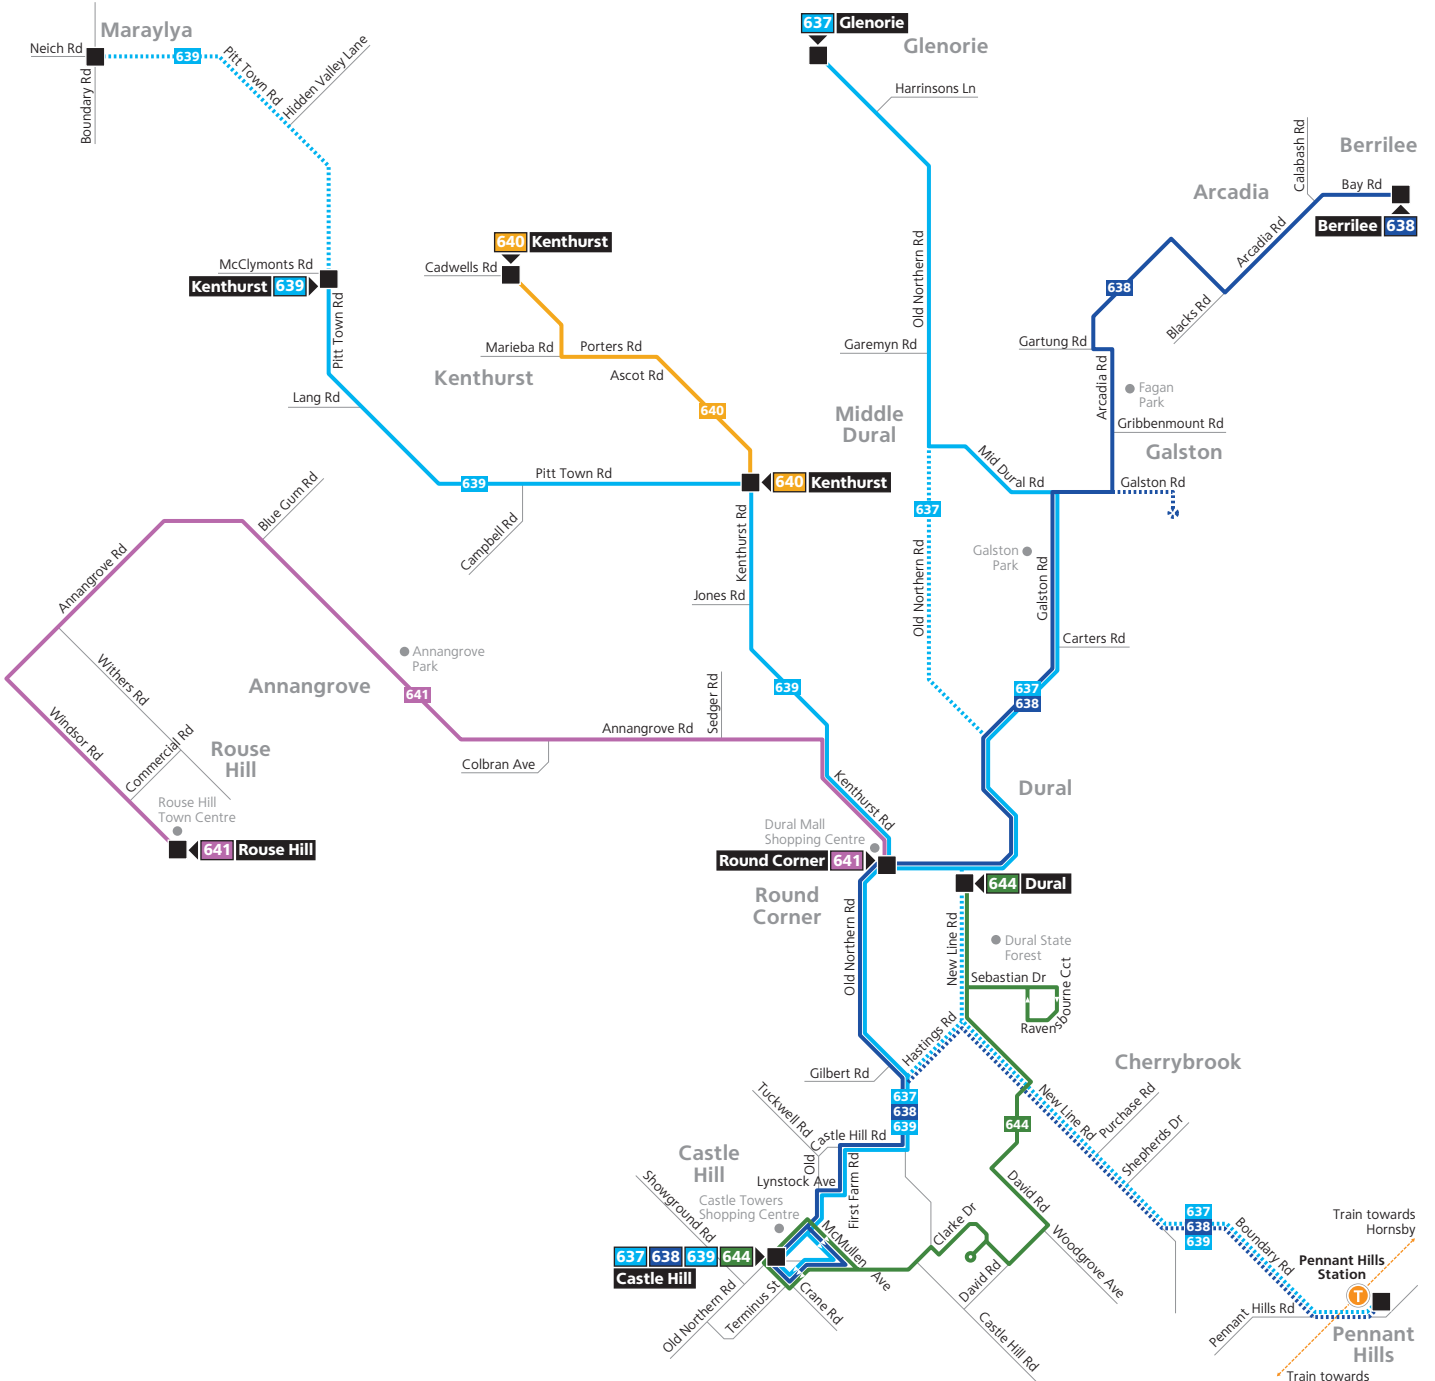

# Routes 637, 638, 639, 640, 641, 644

## Legend

- Bus route
- Bus route start/finish
- Bus route number
- Train line/station

Diagrammatic Map  
Not to Scale