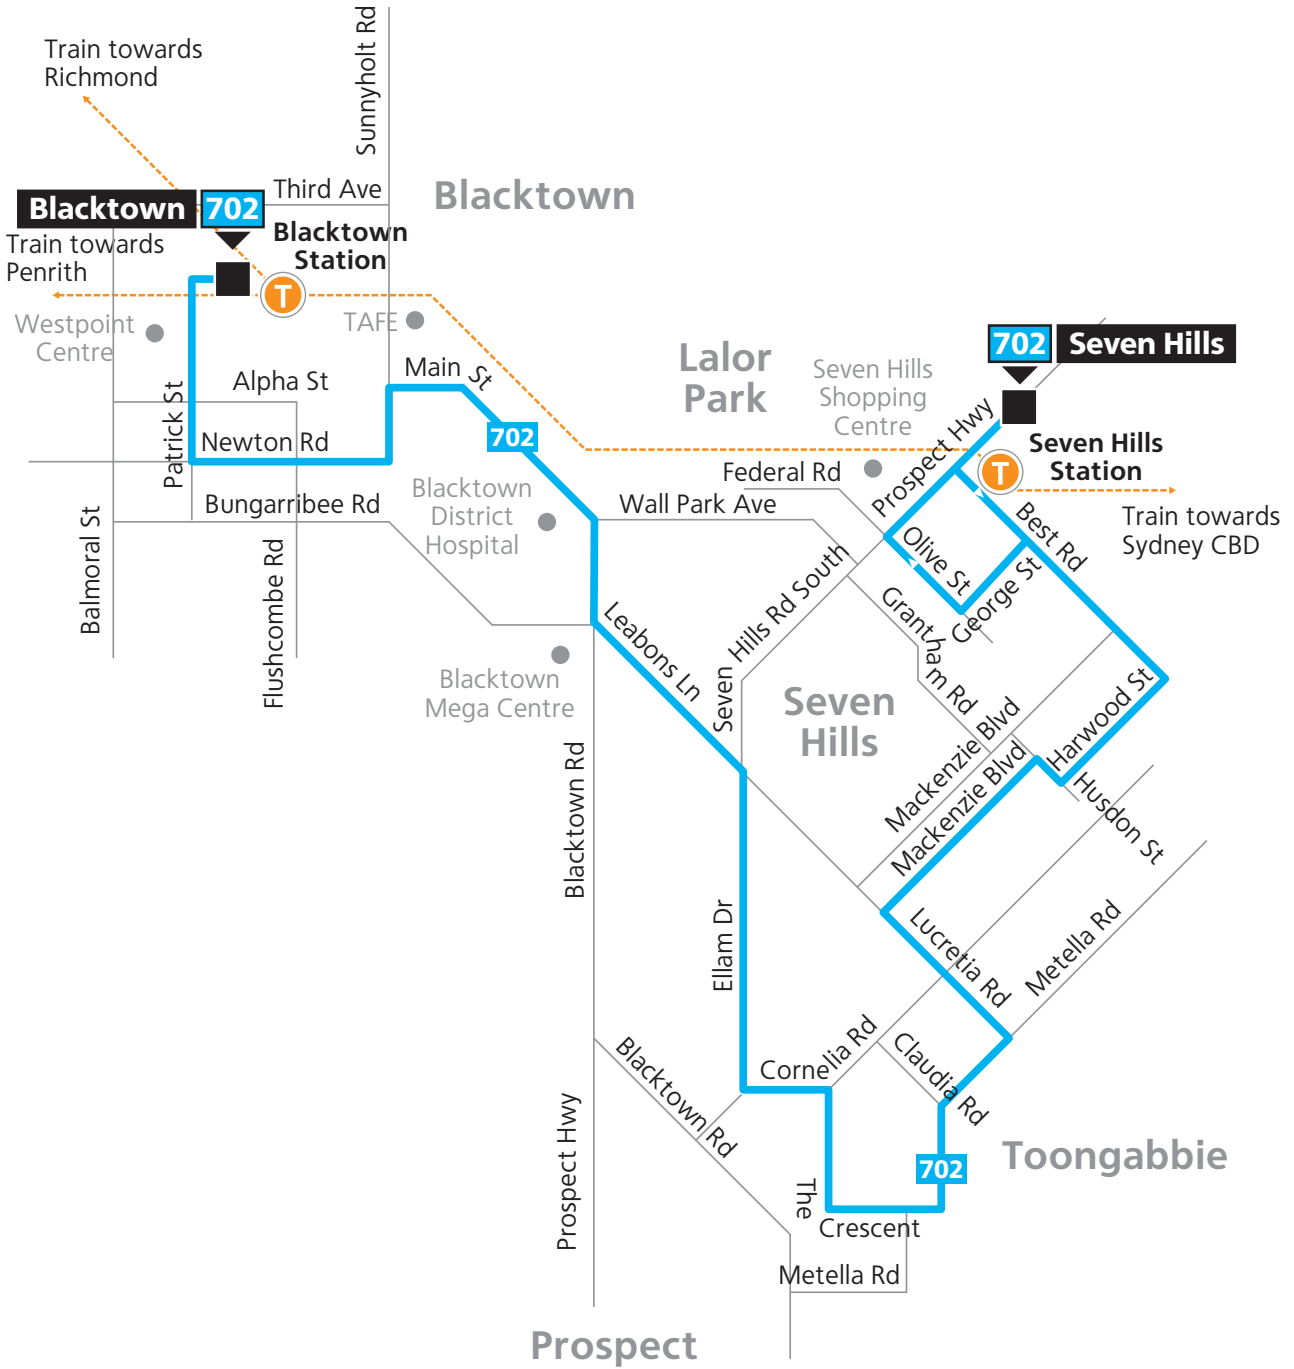

# Route 702

**Legend**

- Bus route
- 702 Bus route number
- Bus route start/finish
- T Train line/station

Diagrammatic Map  
Not to Scale