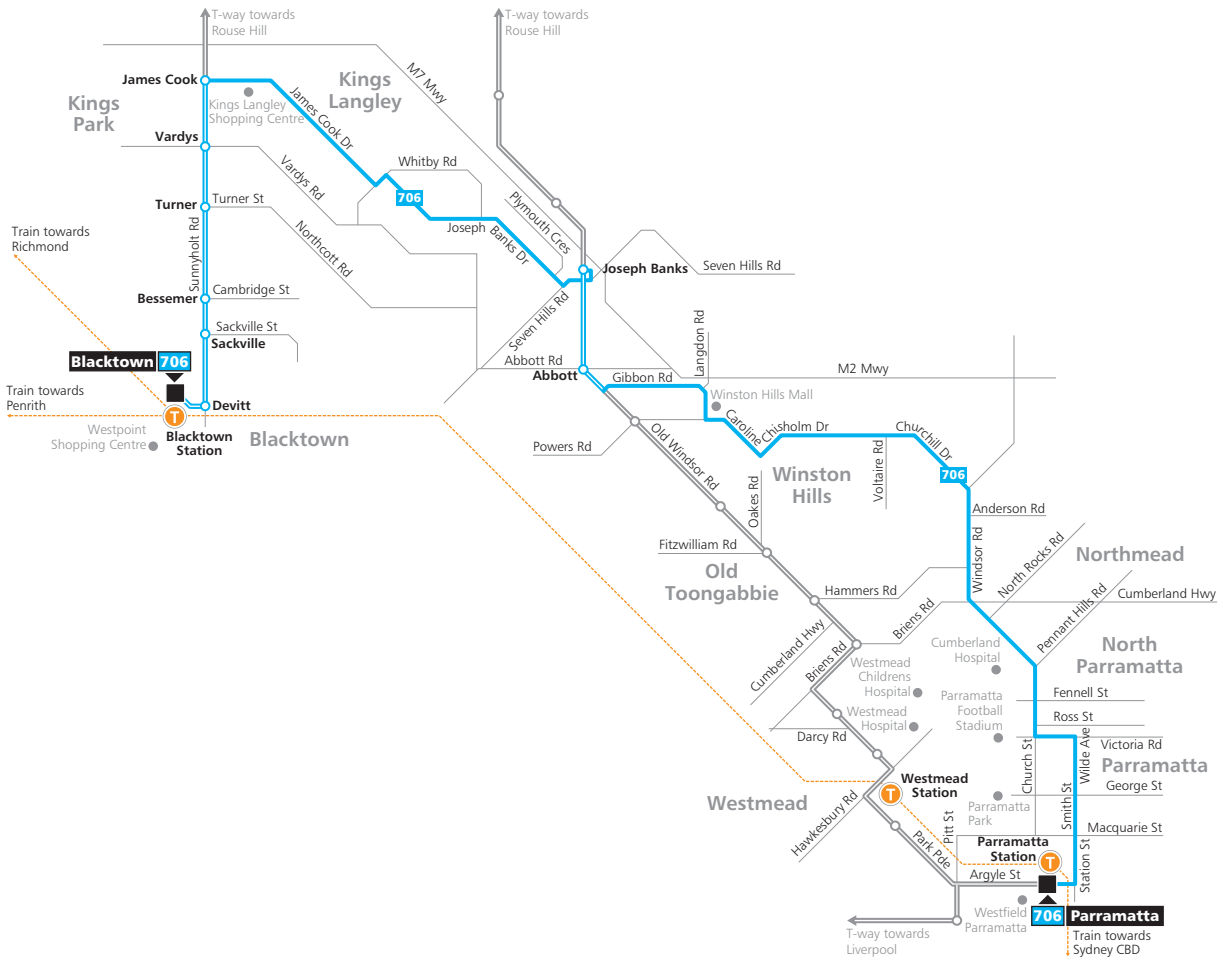

Route 706

Legend

- Bus route
- 706 Bus route number
- Bus route start/finish
- T Train line/station
- T-way/stop

Diagrammatic Map
Not to Scale