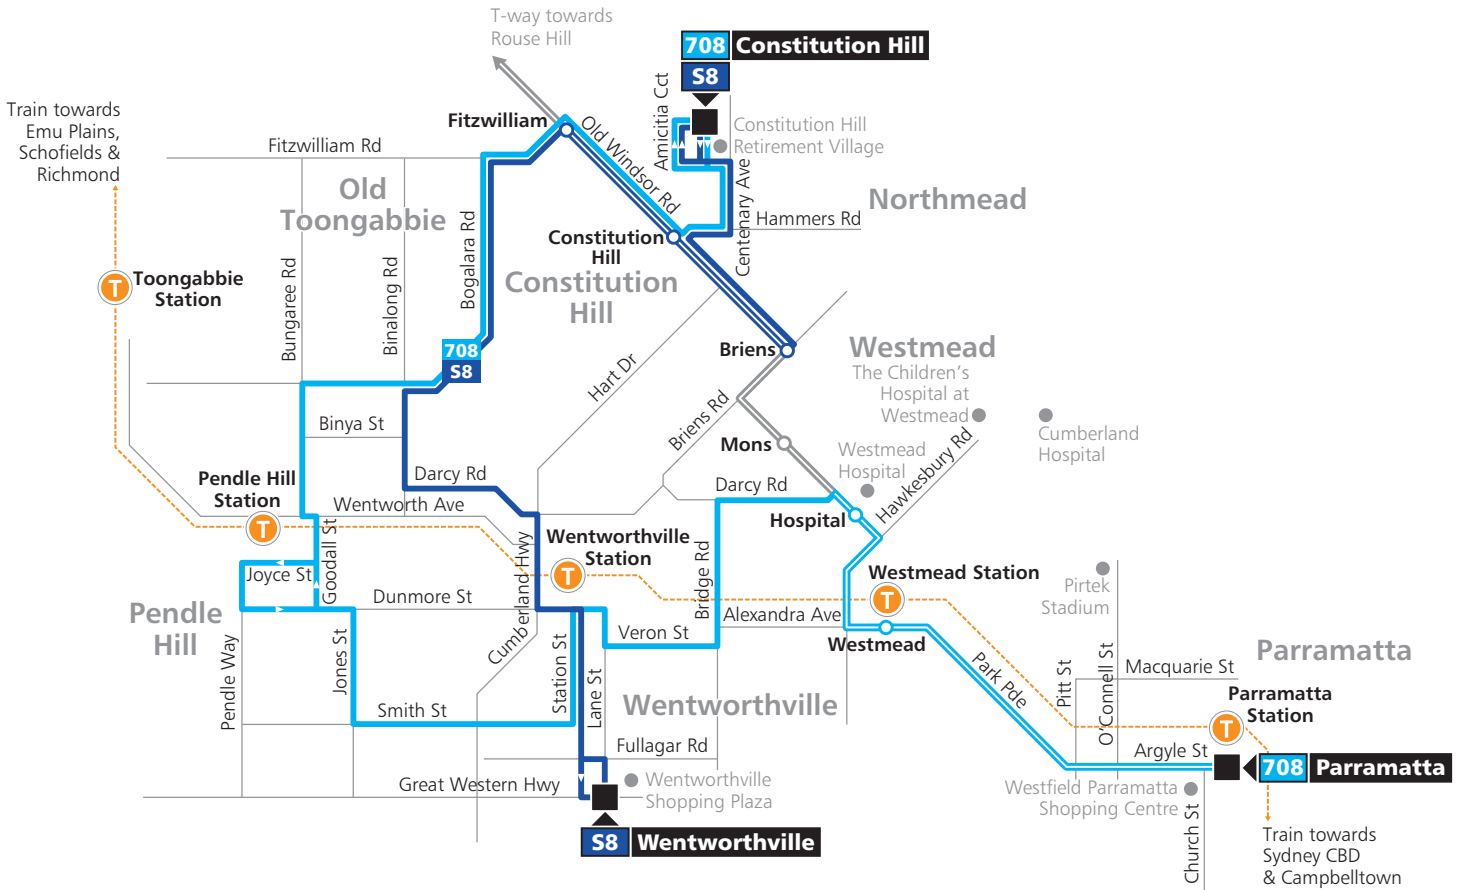

Routes 708, S8

Legend

- Bus route
- 708 Bus route number
- Bus route start/finish
- Train line/station
- T-way/stop

Diagrammatic Map
Not to Scale