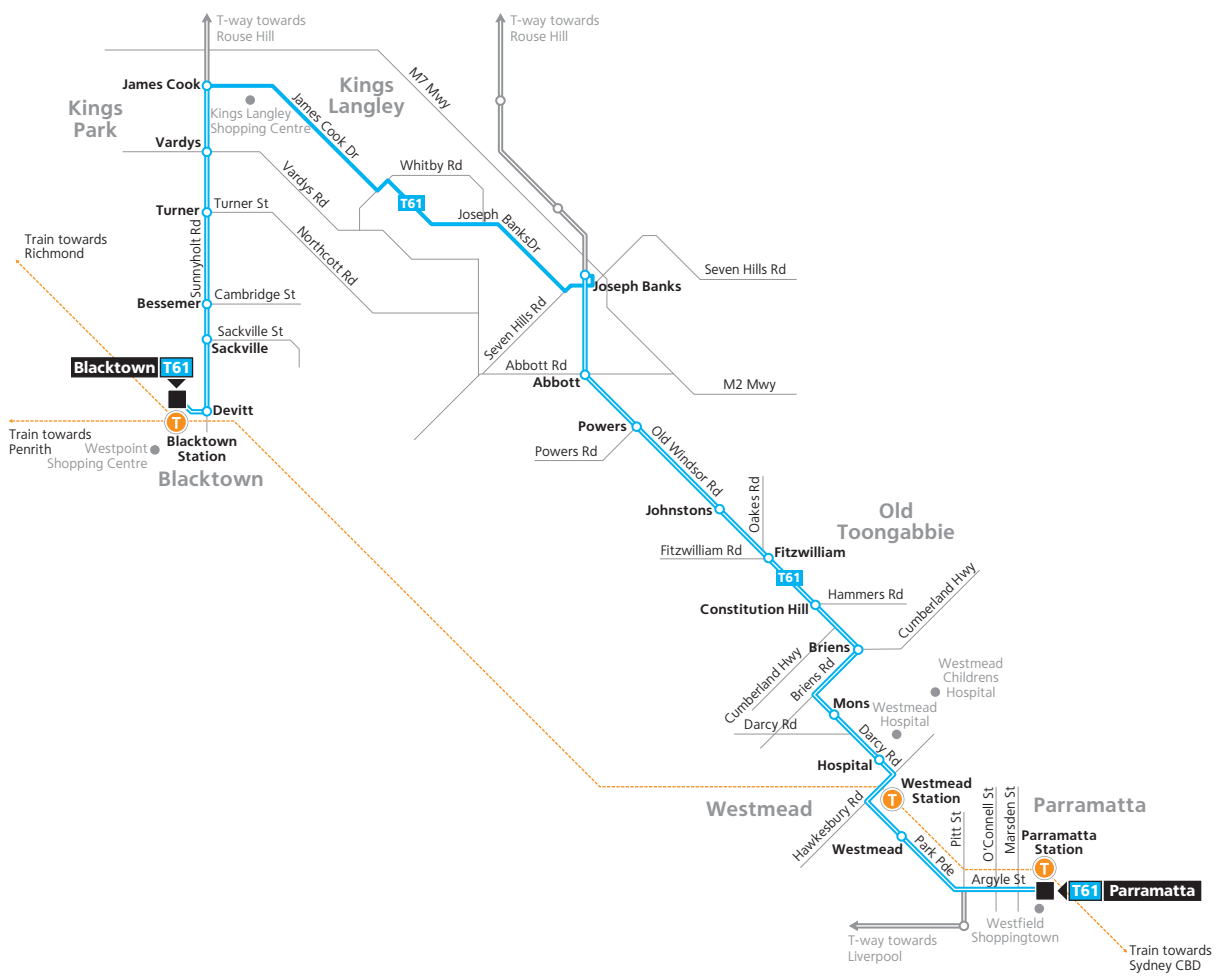

Route T61

Legend

- Bus route
- T61 Bus route number
- Bus route start/finish
- T Train line/station
- T-way/stop

Diagrammatic Map
Not to Scale