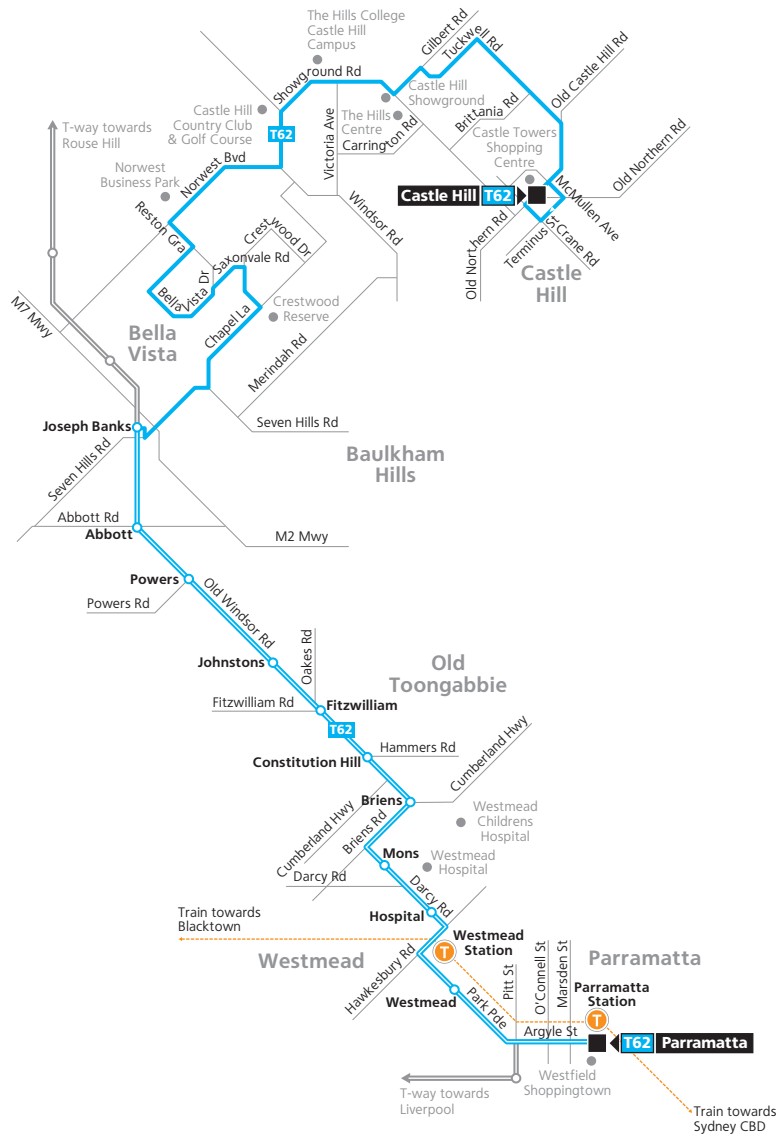

Route T62

Legend

- Bus route
- T62 Bus route number
- Bus route start/finish
- T Train line/station
- T-way/stop

Diagrammatic Map
Not to Scale