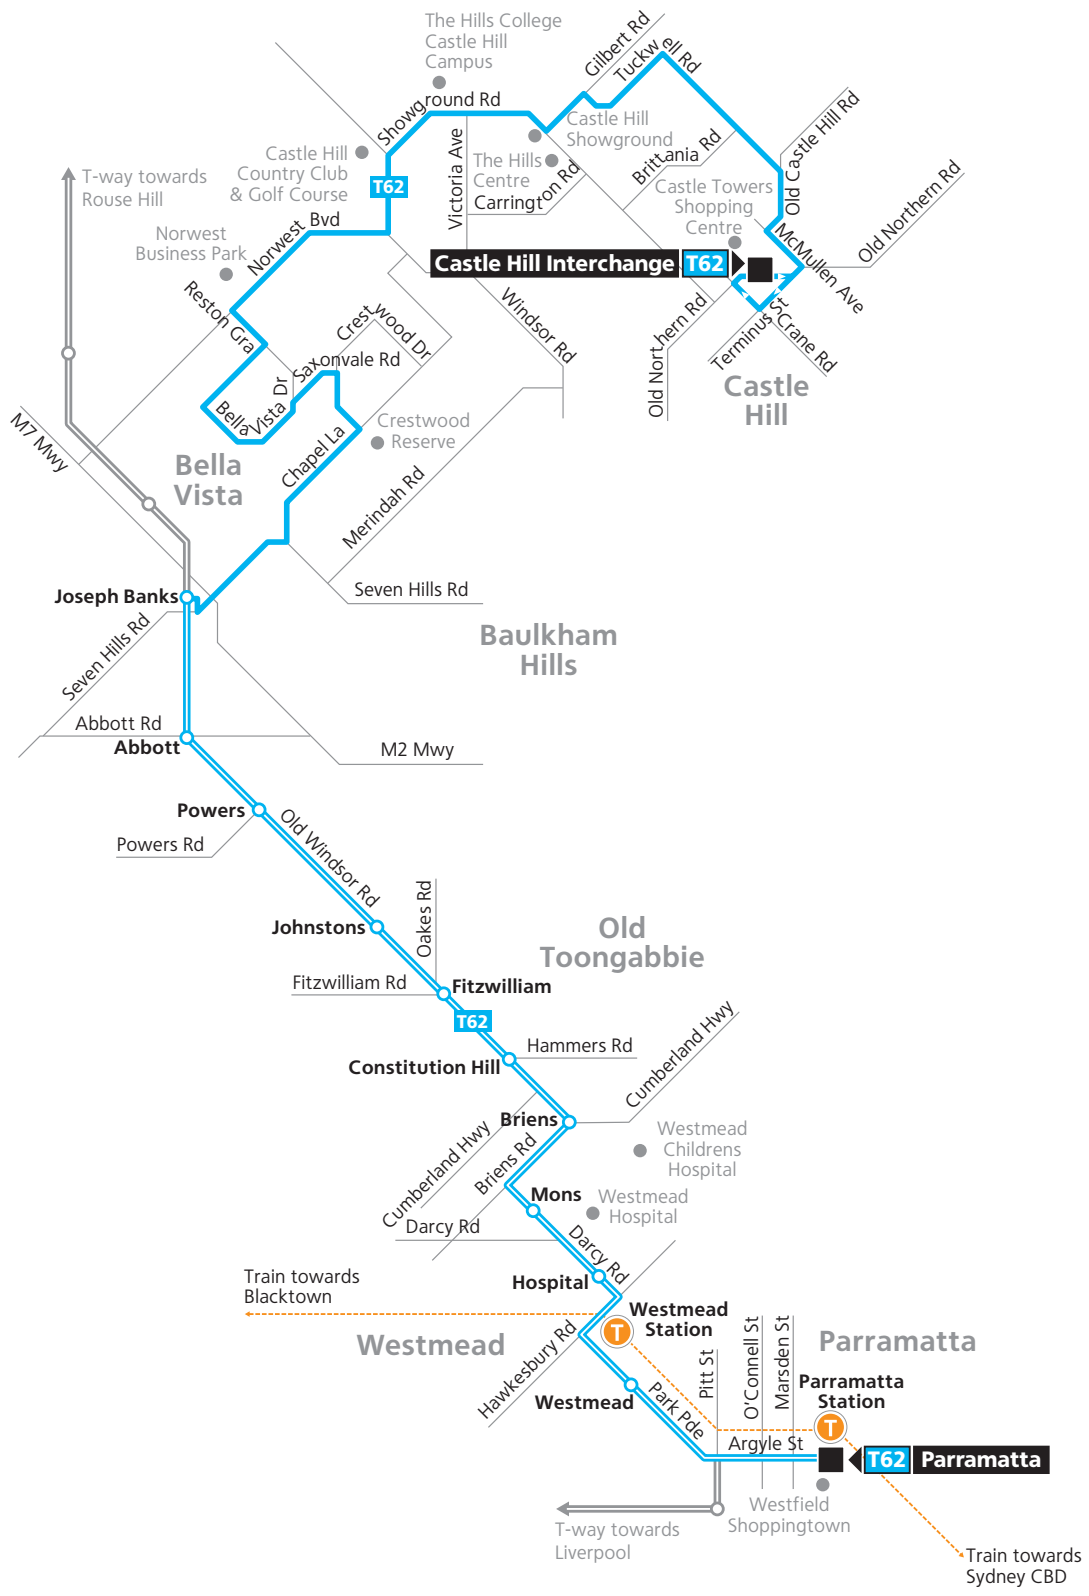

Route T62

- Legend**
- Bus route
 - T62 Bus route number
 - T Bus route start/finish
 - Train line/station
 - T-way/stop

Diagrammatic Map
Not to Scale

transportnsw.info