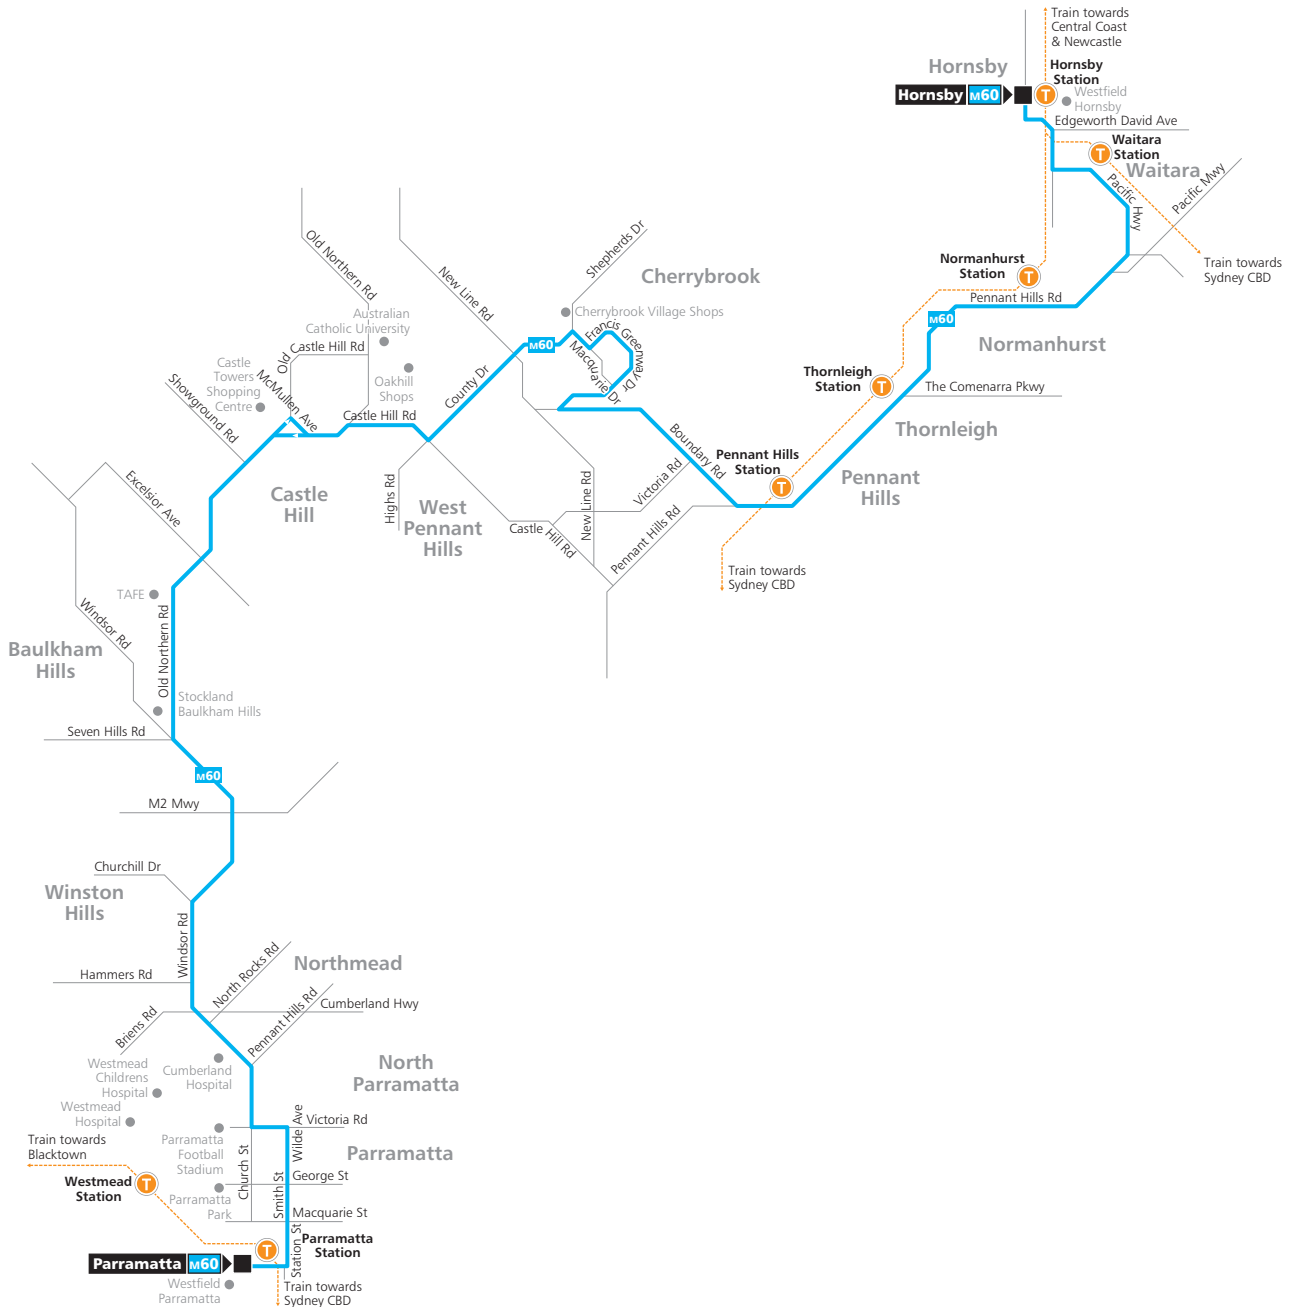

# Route M60

## Legend

- Bus route
- M60 Bus route number
- T Train line/station
- Bus route start/finish

Diagrammatic Map  
Not to Scale  
North