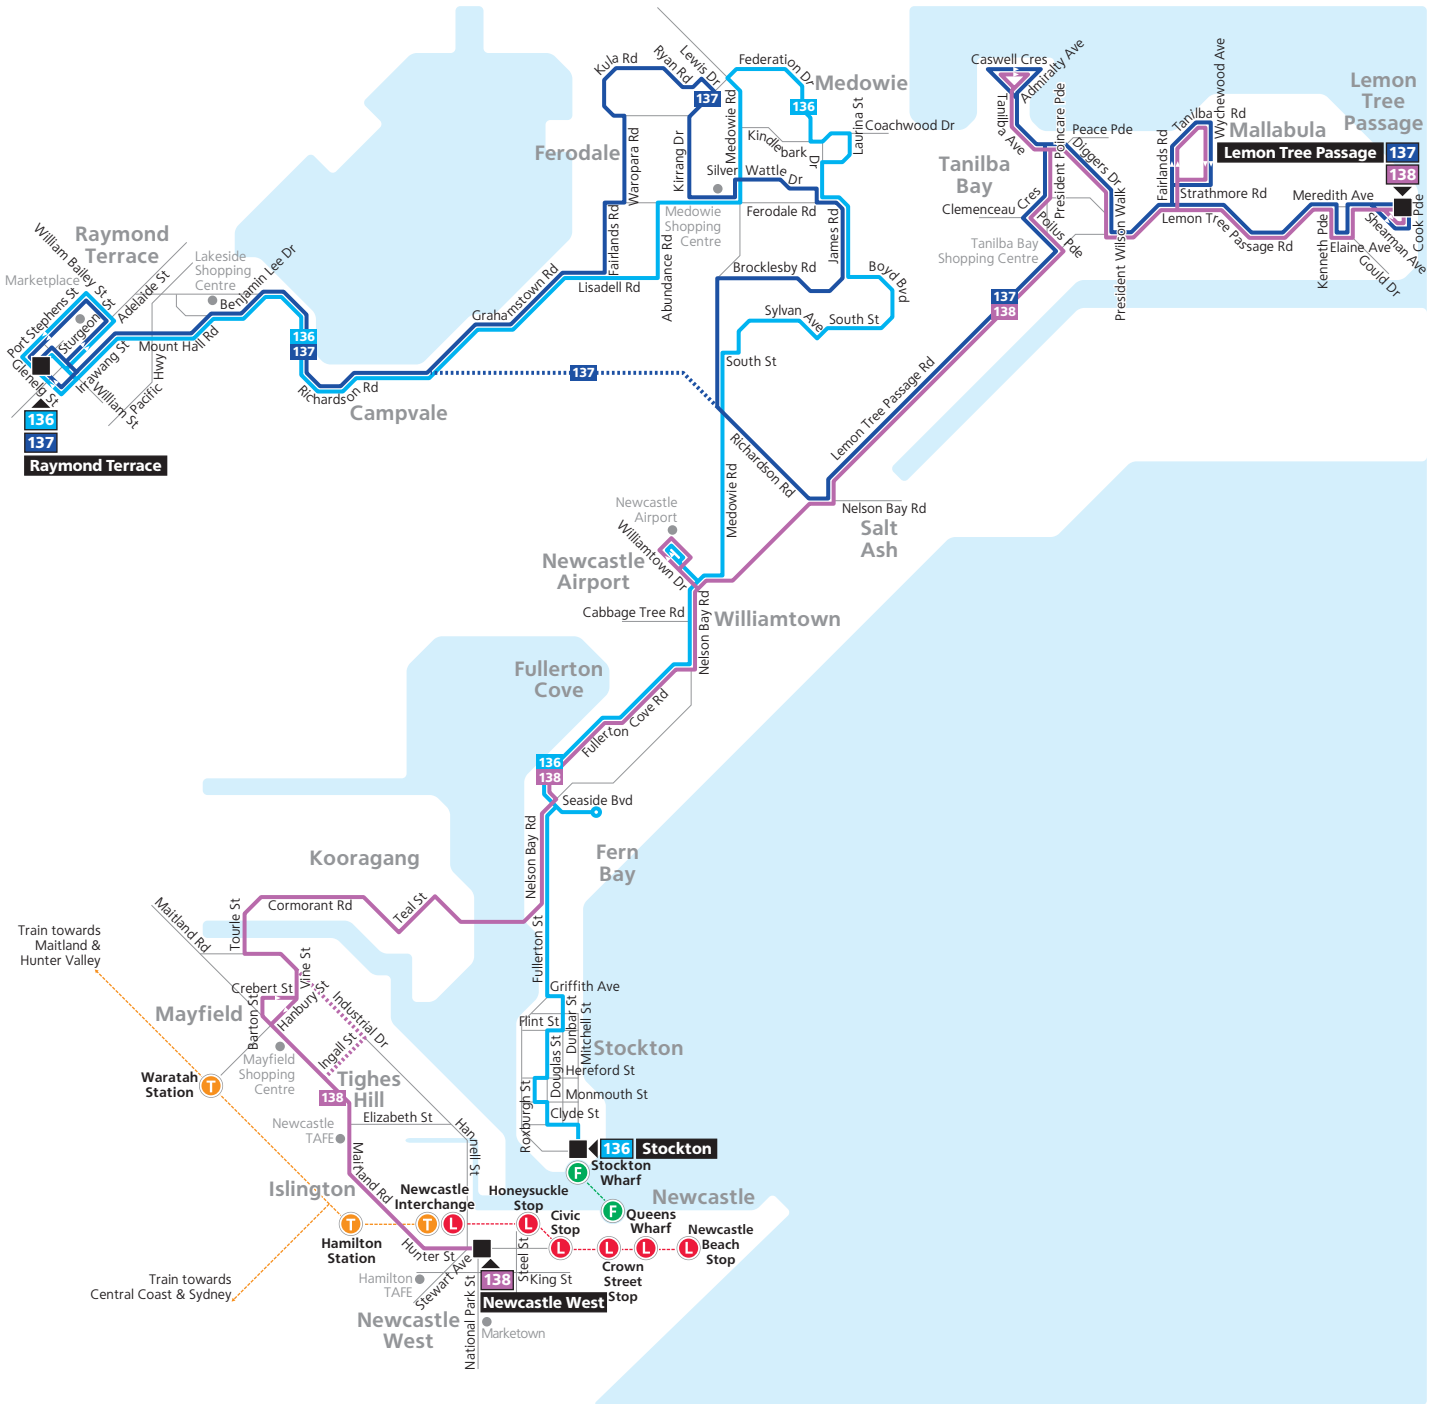

Routes 136, 137, 138

Legend

- Bus route
- 136 Bus route number
- T Bus route start/finish
- T Train line/station
- F Ferry route/wharf
- L Light rail line/stop

Diagrammatic Map
North
Not to Scale