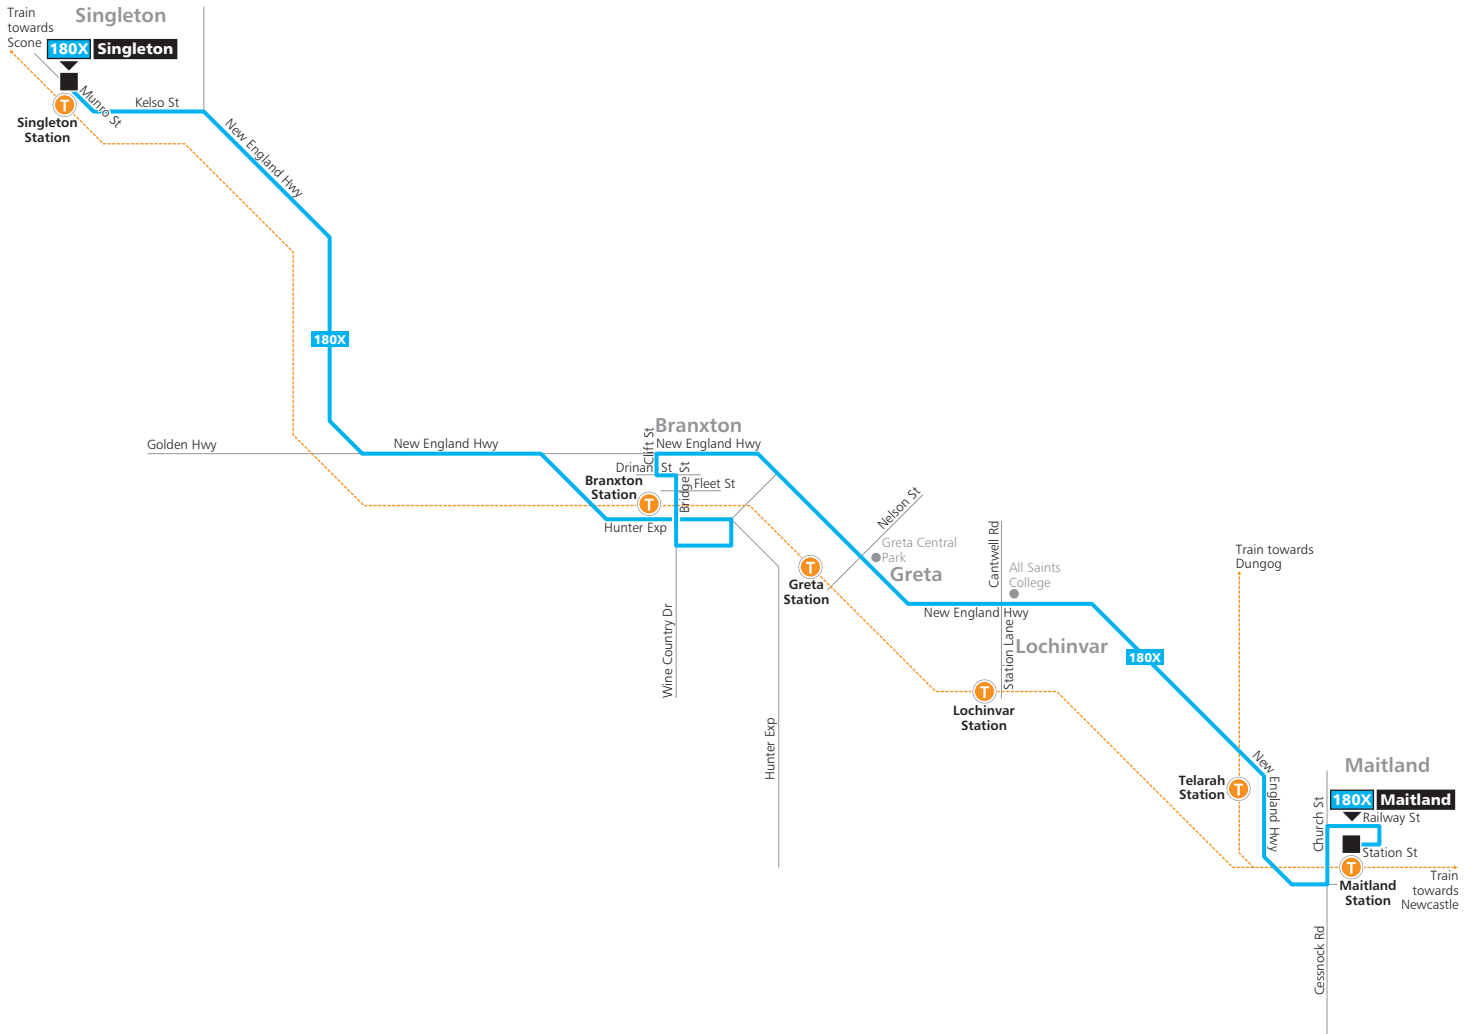

Route 180X

Legend

- Bus route
- Bus route start/finish
- 180X Bus route number
- T Train line/station

Diagrammatic Map
Not to Scale

Route 180X to Maitland

This service stops only at Munro St opposite Singleton Station, Bridge St at Fleet St (Branxton), Greta Central Park (Park St), All Saints College (Lochinvar) and Maitland Station (Station St).

Route 180X to Singleton

This service stops only at Maitland Station (Station St), New England Hwy opposite All Saints College (Lochinvar), High St at Nelson St (Greta), Bridge St at Fleet St (Branxton) and Singleton Station (Munro St).