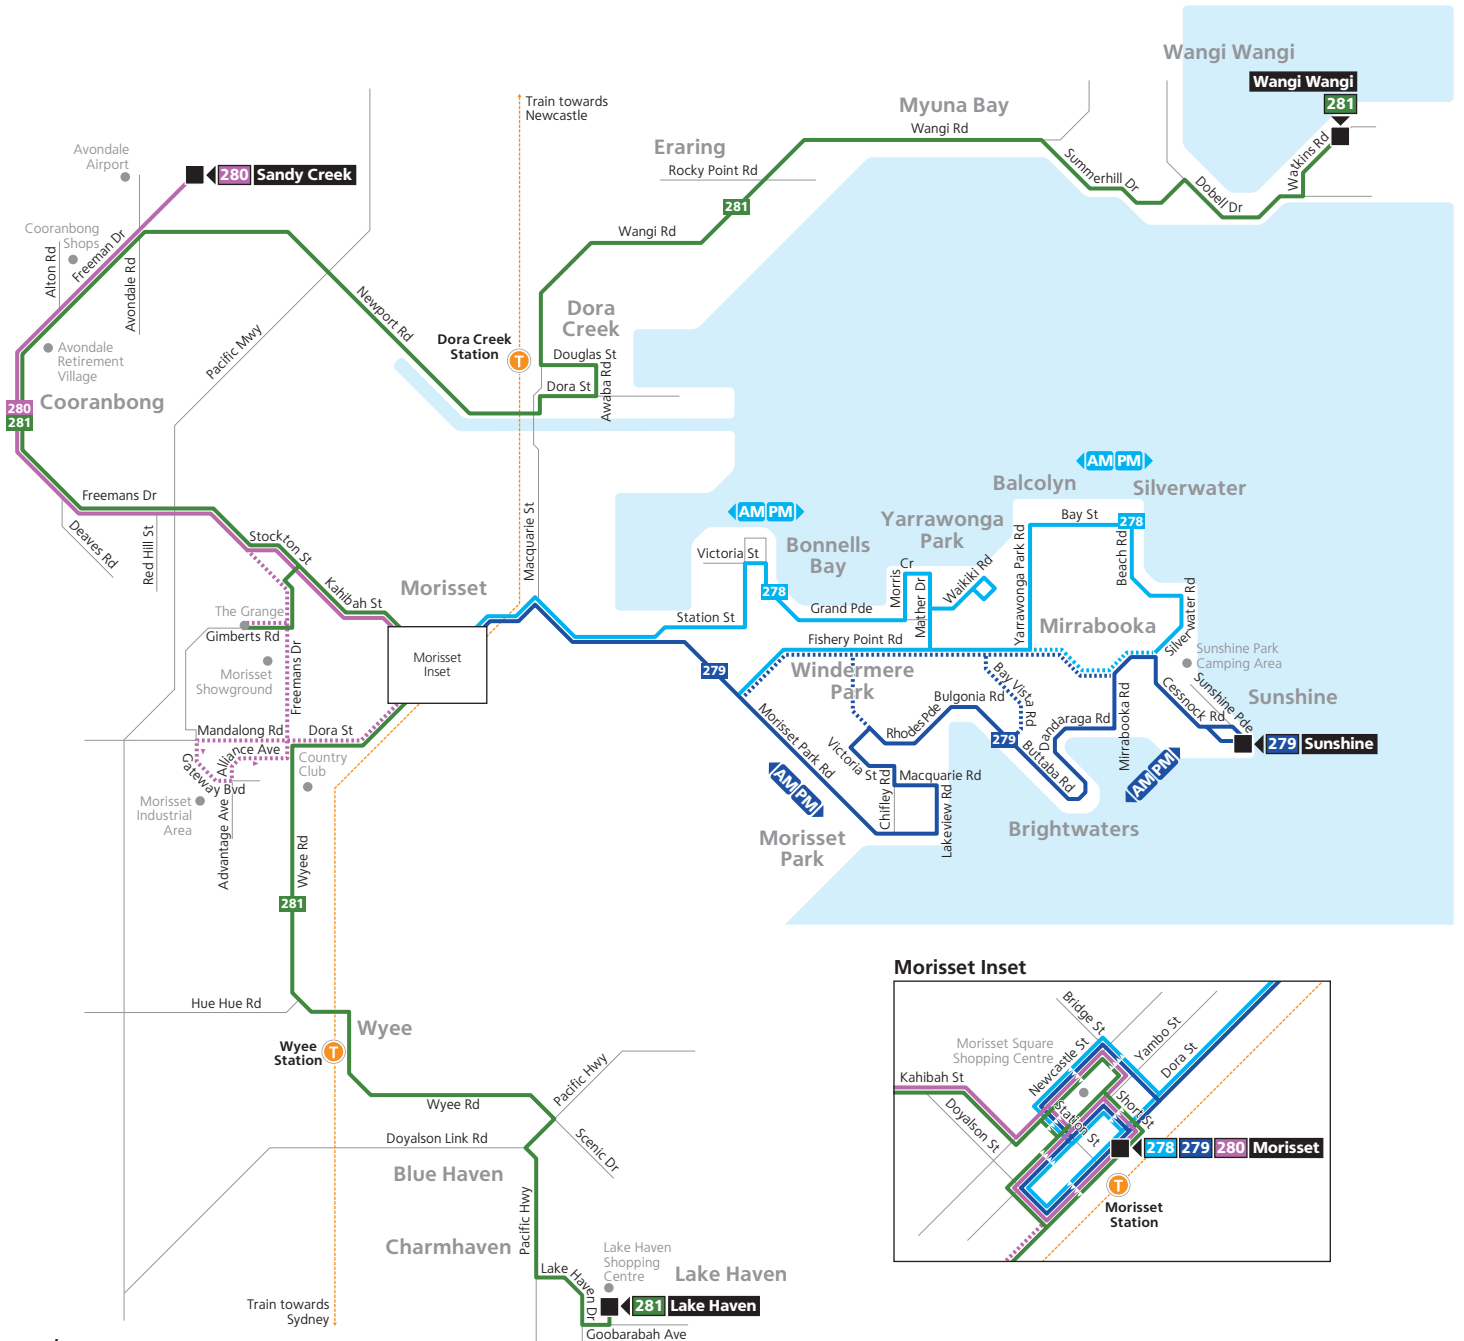

Routes 278, 279, 280, 281

Legend

- Bus route
- 278 Bus route number
- Bus route start/finish
- T Train line/station

Diagrammatic Map
Not to Scale