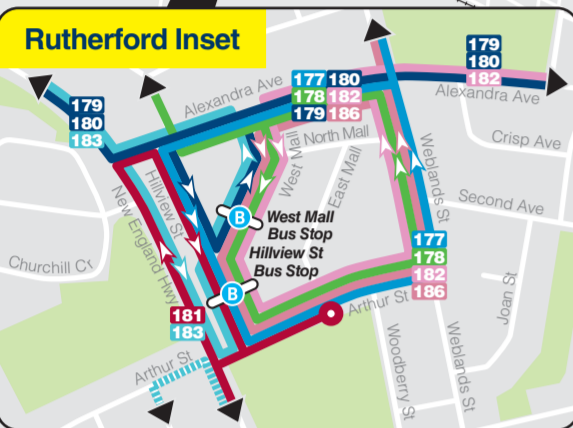

Maitland & Raymond Terrace District Bus Network Guide

Effective from:
23 August 2020

Map Legend

- Hospital
 - Shopping Centres
 - Railway Station
 - Ferry Wharf
 - Light Rail Stop
 - Schools
 - University/TAFE
 - Bus Route
 - Multiple services on route
 - Limited Service
 - Bus Route Number
 - Bus Terminus/Interchange
- For more information about bus services in this area, please visit transportsw.info or call 131 500.
- Cartography by TransitGraphics

Map Legend

- Maitland
 - Raymond Terrace
 - Beresfield
 - Williamstown
 - Mayfield
 - Newcastle
- Main Map** (Maitland, Beresfield, Raymond Terrace, Williamstown)
- Map B** (Raymond Terrace, Williamstown)
- Map A** (Mayfield, Newcastle)

transportsw.info

Raymond Terrace Map B

Map also shows parts of the following services:
266 West Wallsend to Newcastle via Barnsley, Edgeworth, Glendale, Wallsend and Jesmond (operated by Hunter Valley Buses, Region 4)