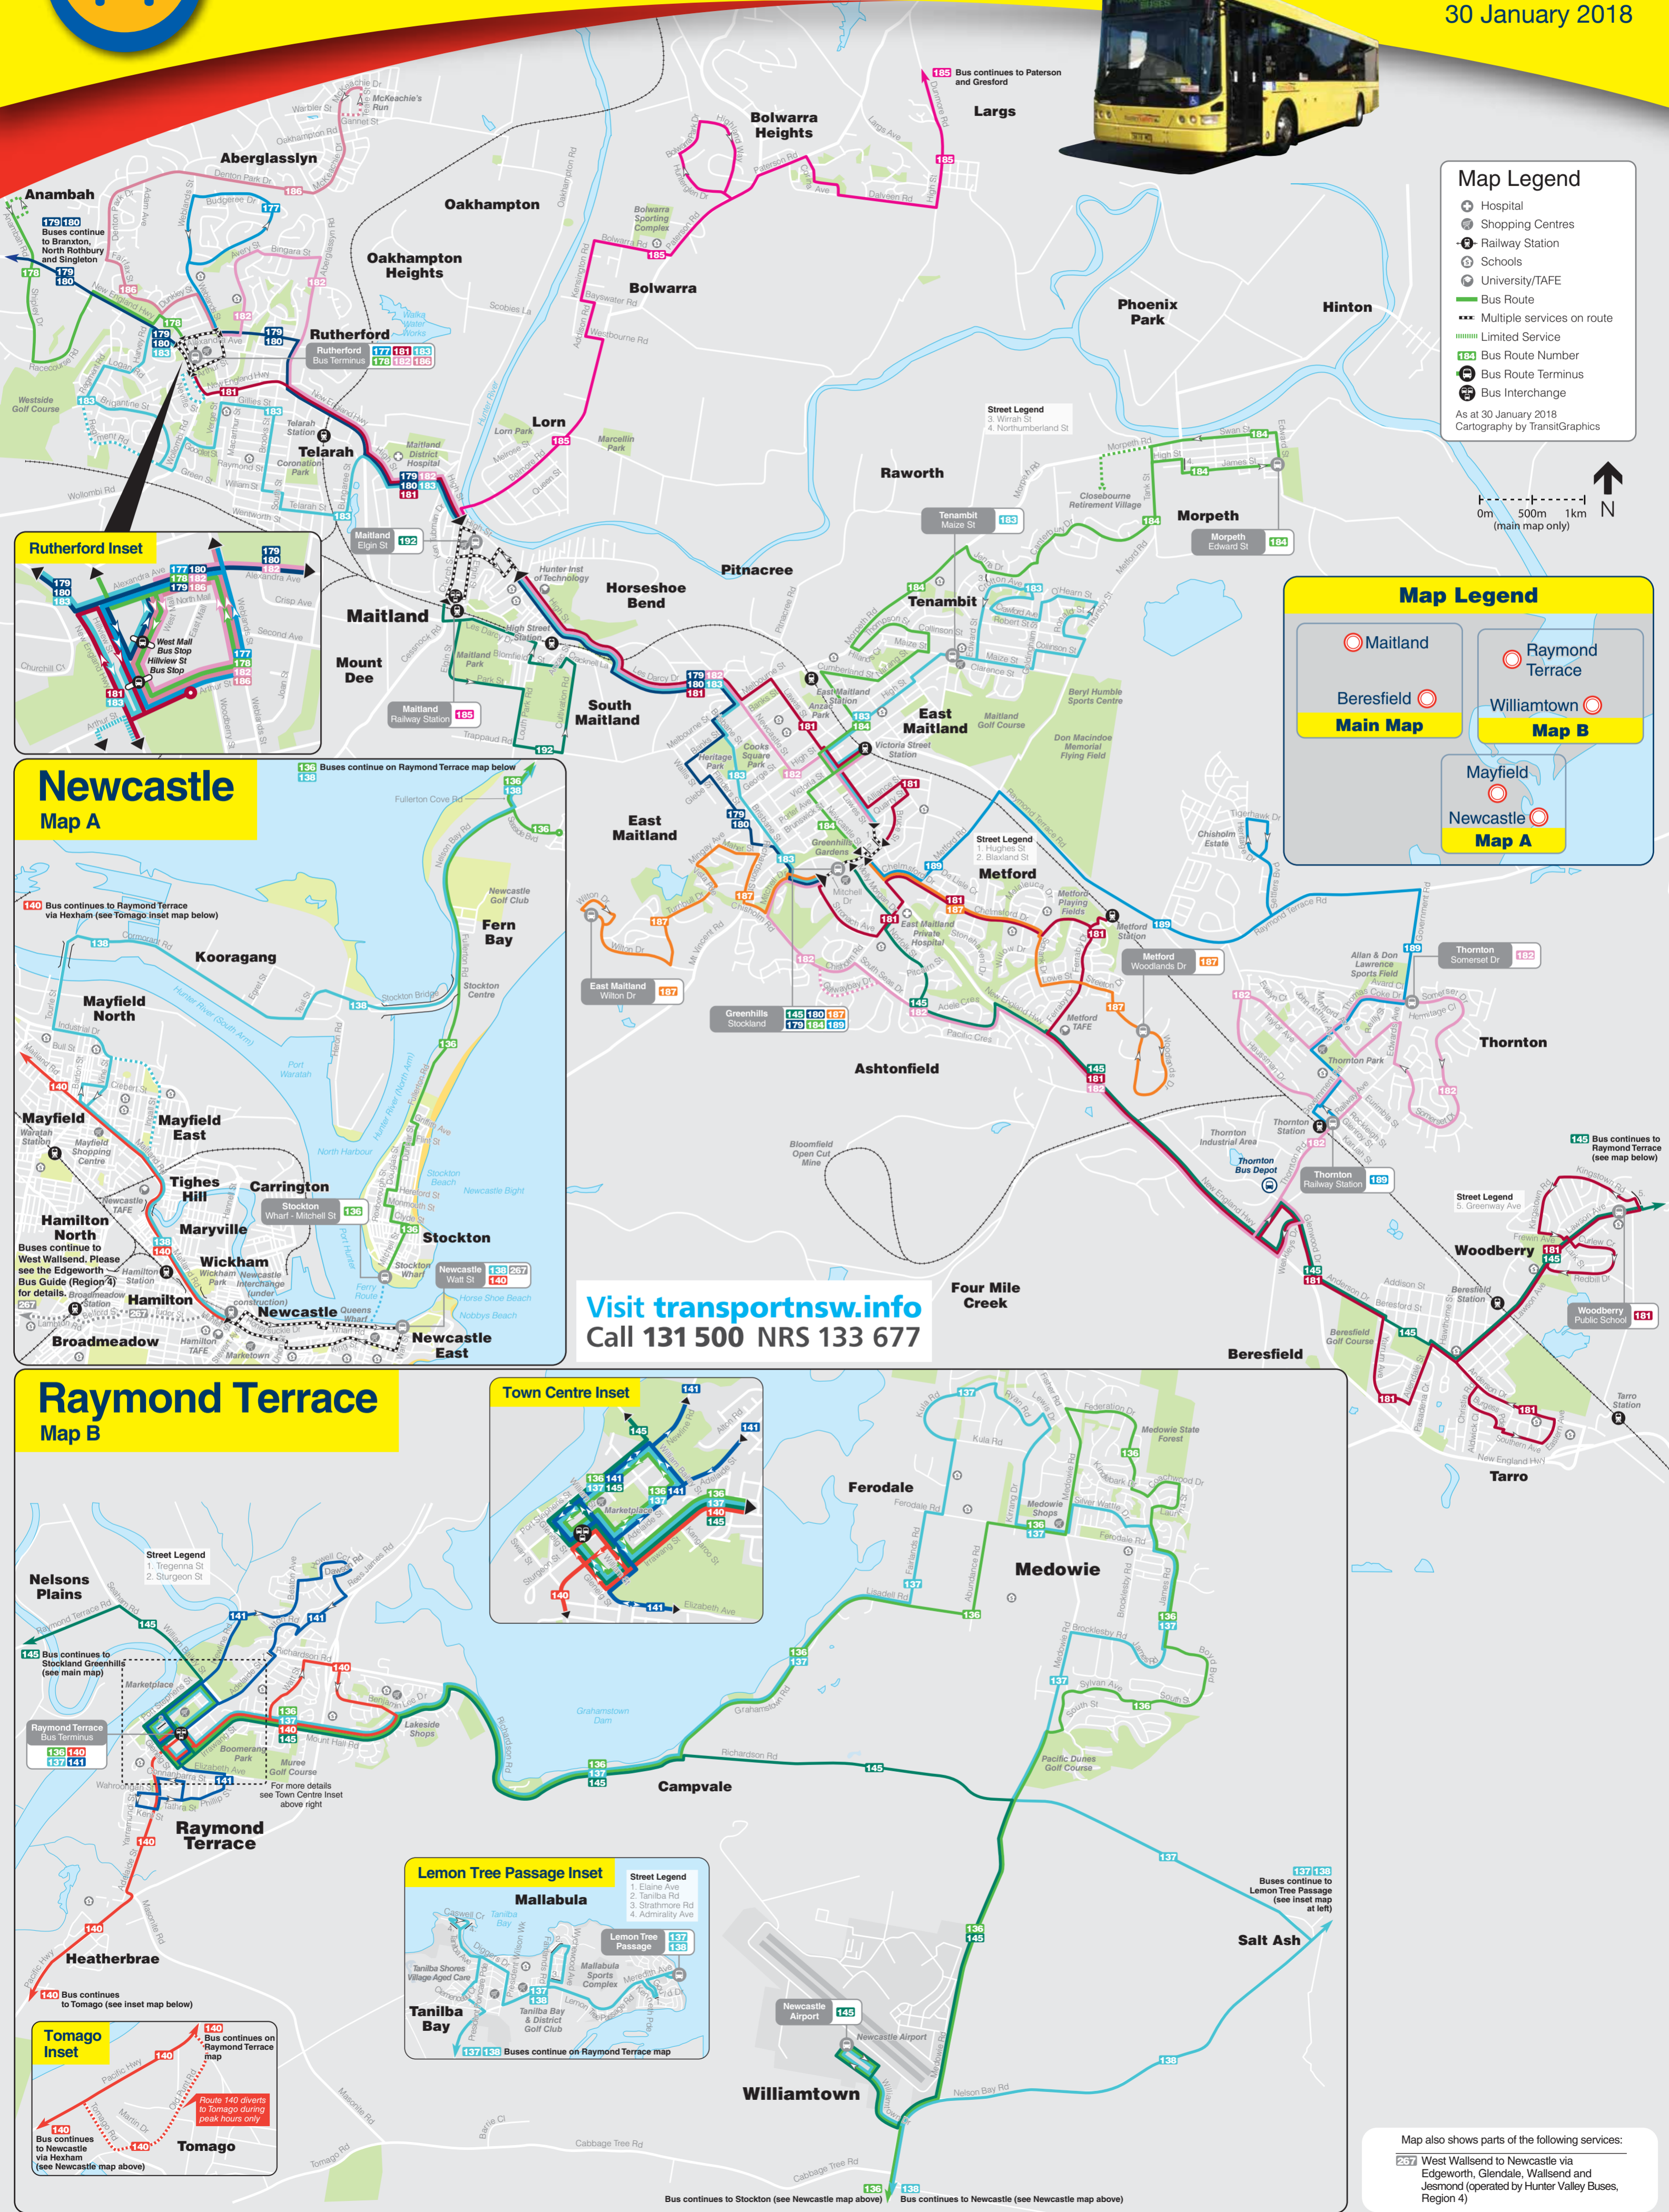

# Maitland & Raymond Terrace District Bus Network Guide

Effective from:  
30 January 2018

### Map Legend

- Hospital
- Shopping Centres
- Railway Station
- Schools
- University/TAFE
- Bus Route
- Multiple services on route
- Limited Service
- Bus Route Number
- Bus Route Terminus
- Bus Interchange

### Map Legend

- Maitland
- Raymond Terrace
- Beresfield
- Williamstown
- Mayfield
- Newcastle

**Main Map**  
**Map B**  
**Map A**

### Tomago Inset

Map also shows parts of the following services:  
257 West Wallsend to Newcastle via Edgeworth, Glendale, Wallsend and Jesmond (operated by Hunter Valley Buses, Region 4)