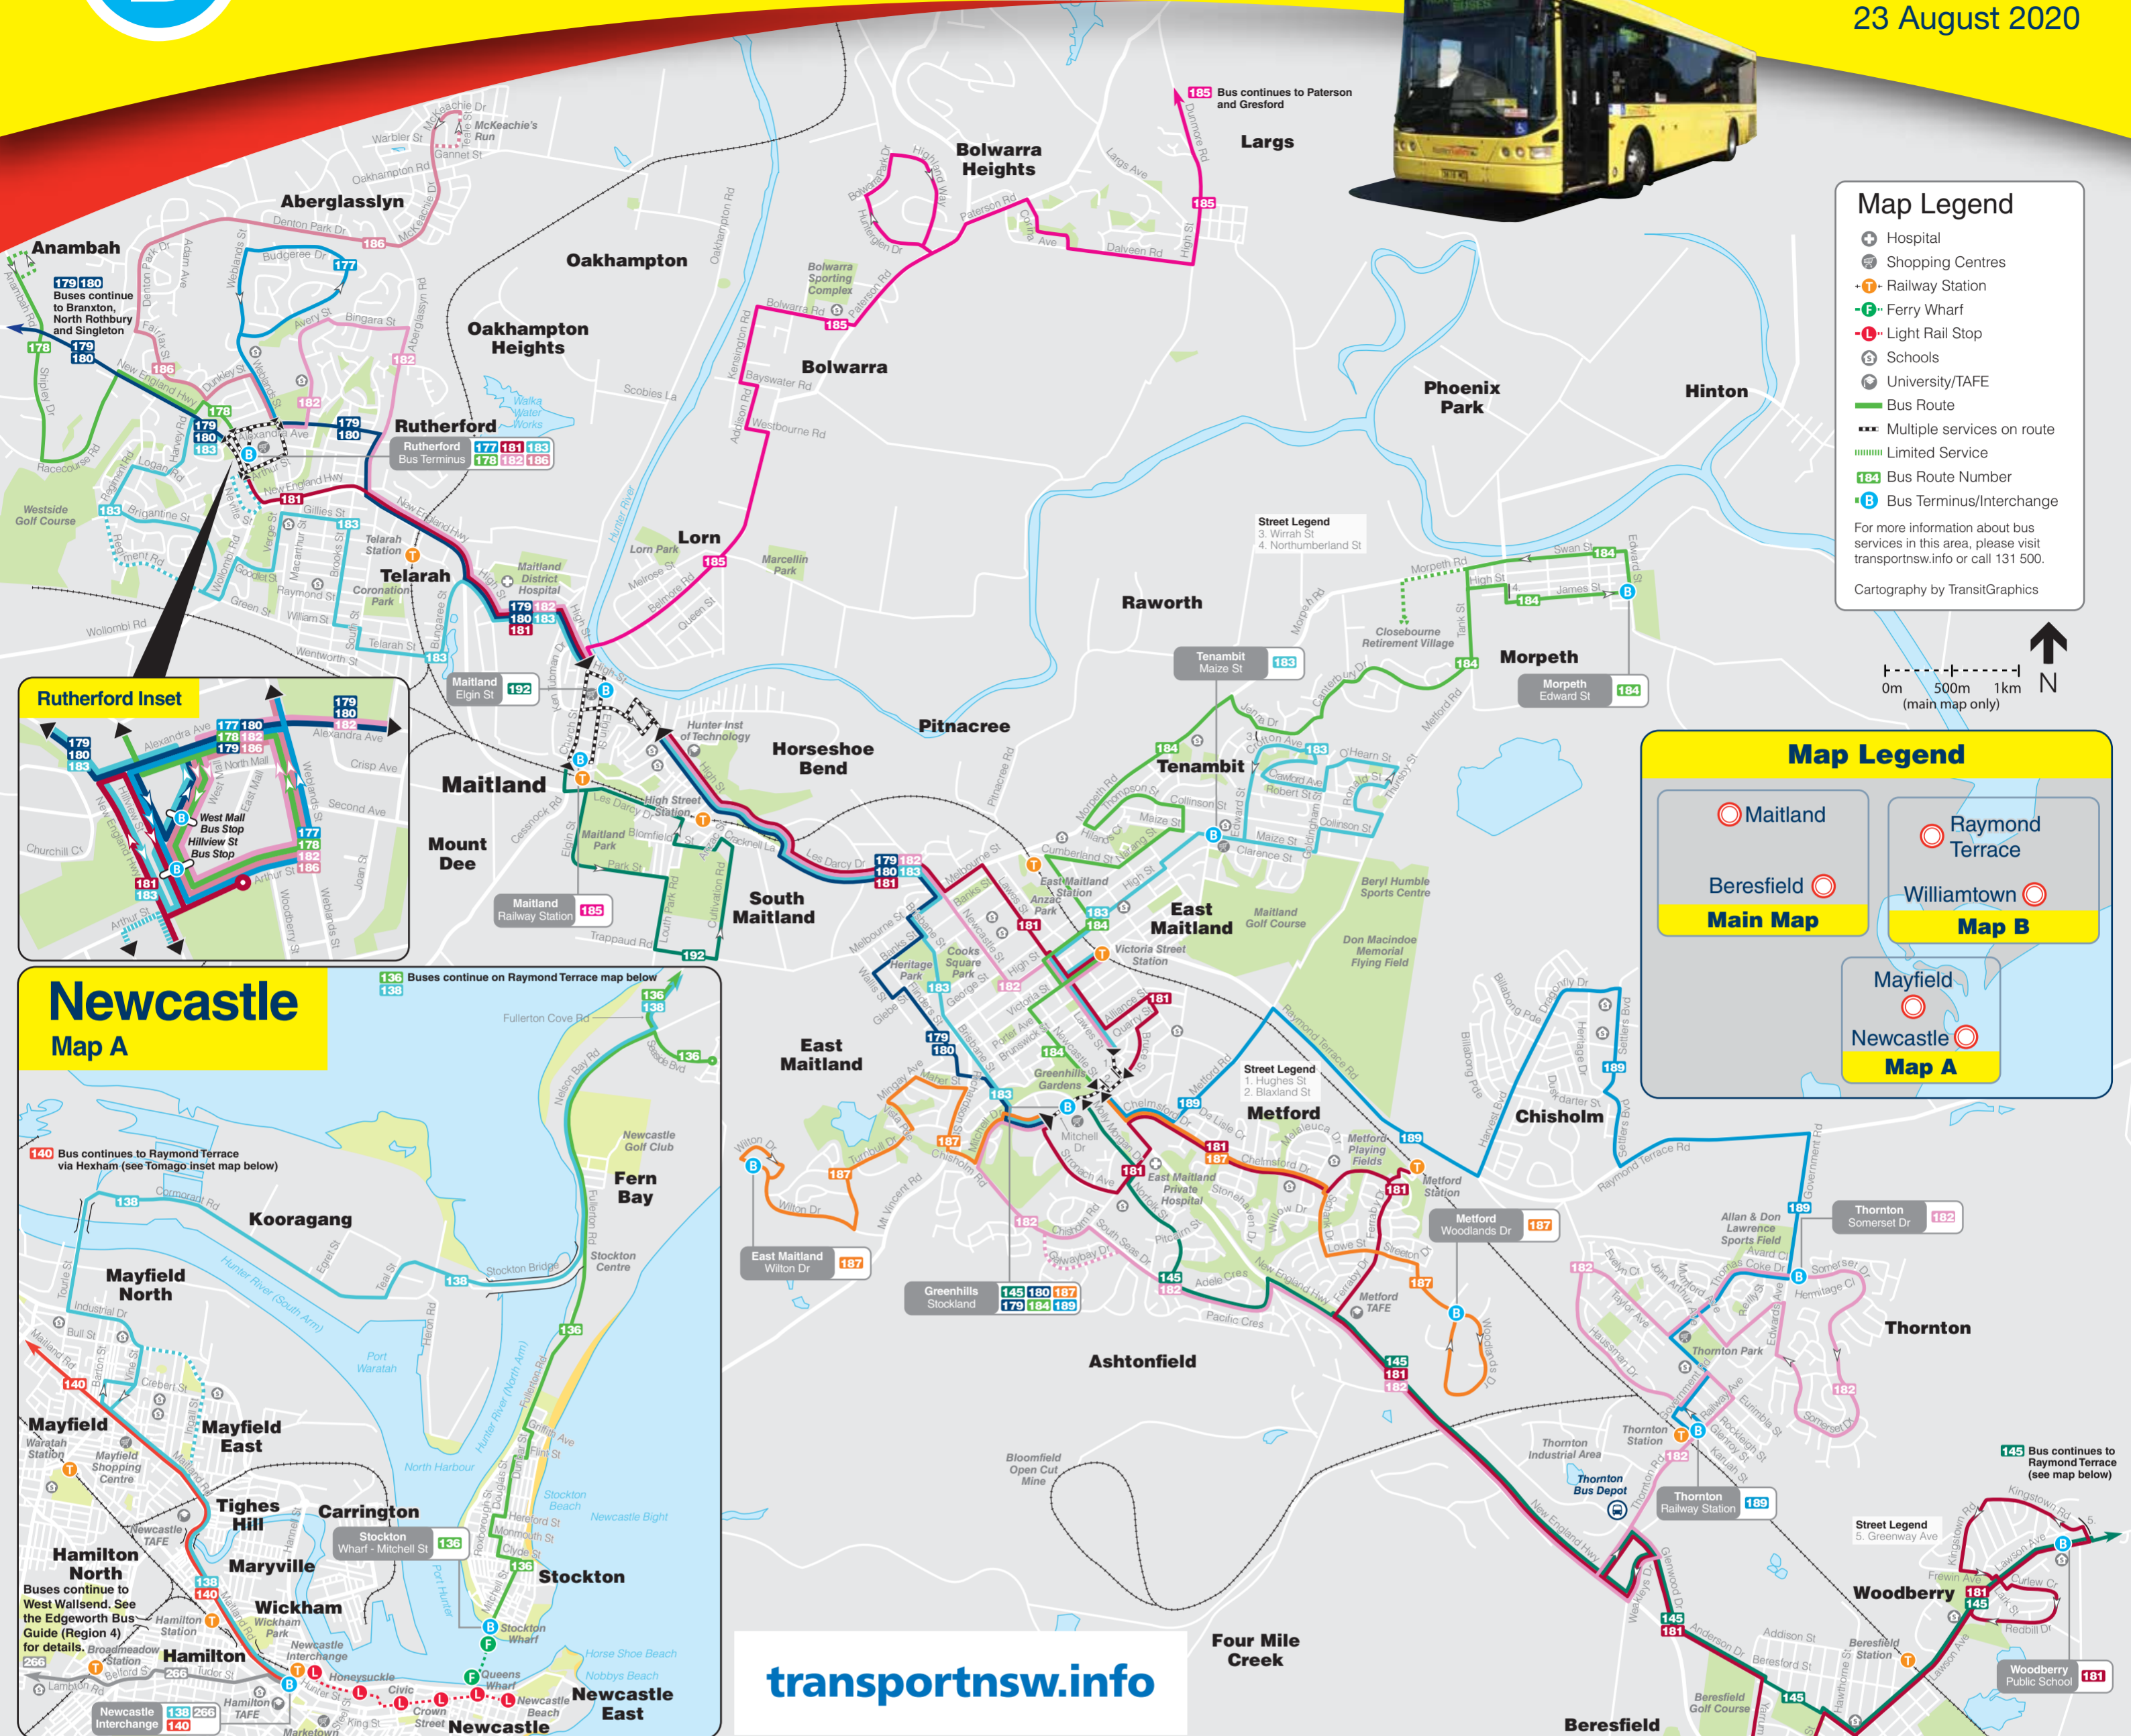

Maitland & Raymond Terrace District Bus Network Guide

Effective from:
23 August 2020

Map Legend

- Hospital
 - Shopping Centres
 - Railway Station
 - Ferry Wharf
 - Light Rail Stop
 - Schools
 - University/TAFE
 - Bus Route
 - Multiple services on route
 - Limited Service
 - Bus Route Number
 - Bus Terminus/Interchange
- For more information about bus services in this area, please visit transportsw.info or call 131 500.
- Cartography by TransitGraphics

Map Legend

- Maitland
 - Raymond Terrace
 - Beresfield
 - Williamstown
 - Mayfield
 - Newcastle
- Main Map** (Maitland, Beresfield, Raymond Terrace, Williamstown)
- Map B** (Raymond Terrace, Williamstown)
- Map A** (Mayfield, Newcastle)

transportsw.info

Raymond Terrace Map B

Map also shows parts of the following services:
266 West Wallsend to Newcastle via Barnsley, Edgeworth, Glendale, Wallsend and Jesmond (operated by Hunter Valley Buses, Region 4)