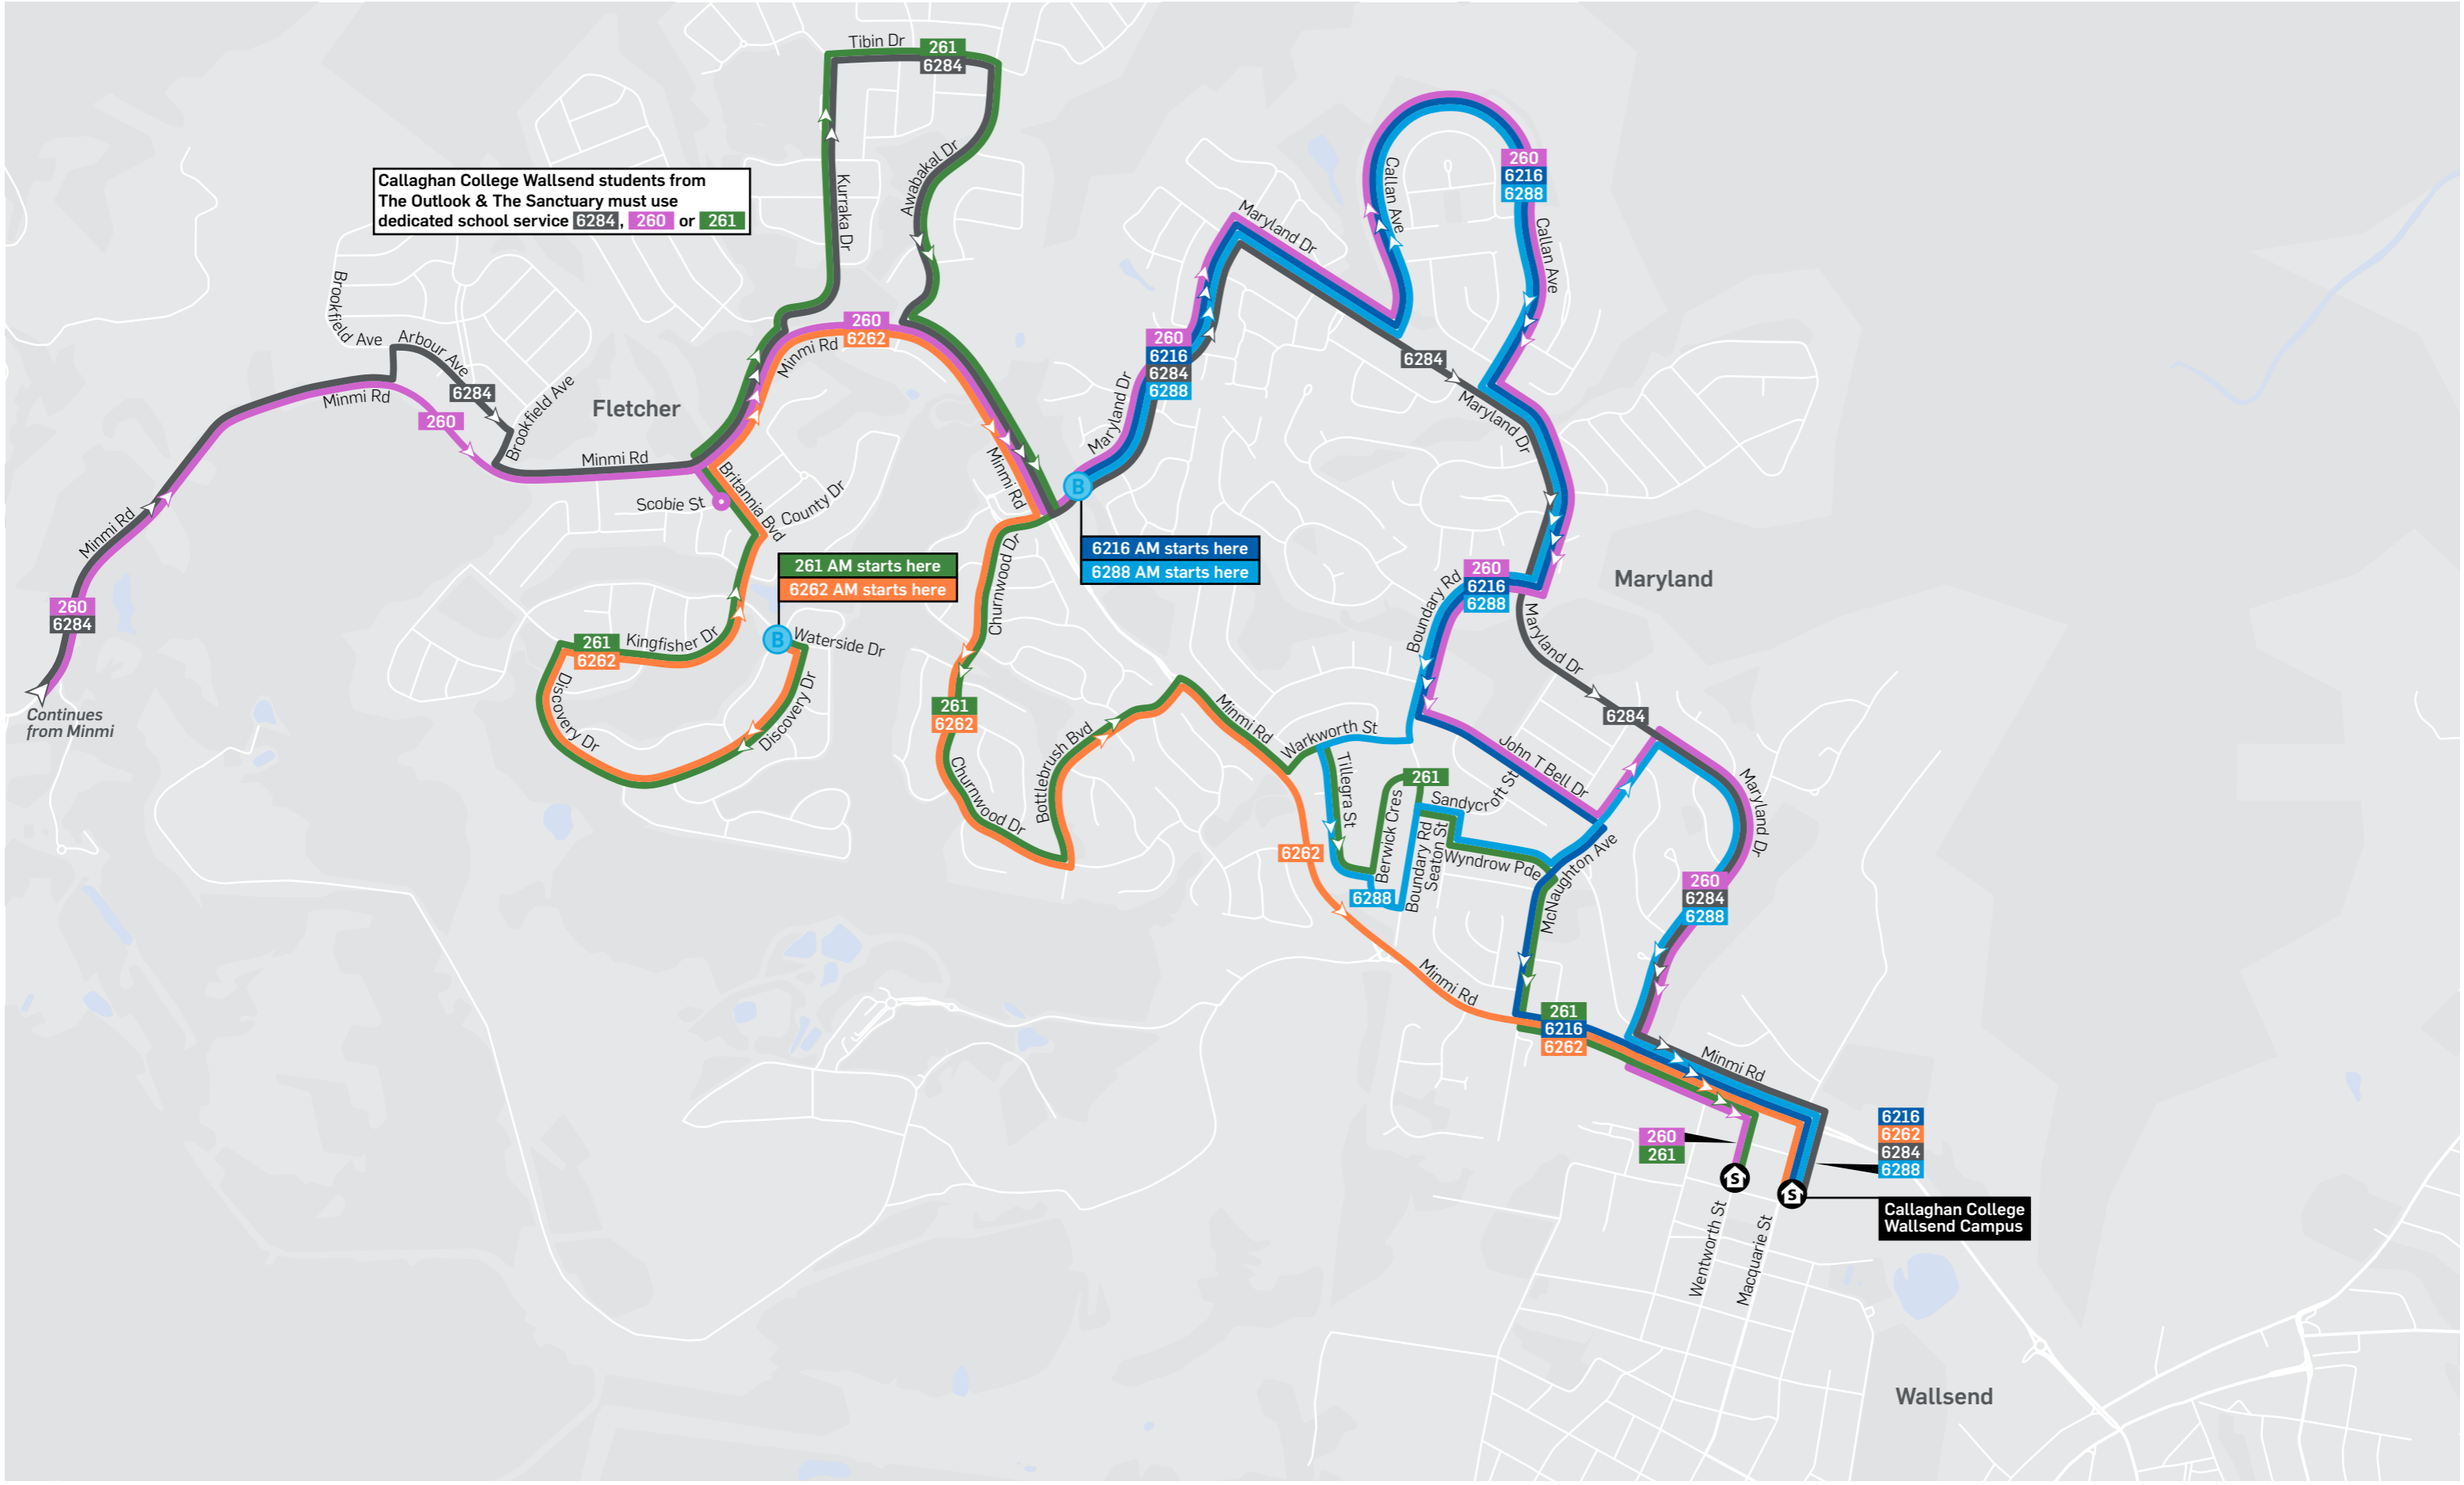

School bus services: Fletcher & Maryland to Callaghan College Wallsend Campus

Morning (AM)
Commencing Tuesday 15th June 2021

Key

- Bus route
- Route number
- Direction of travel
- Start
- School

T021328 | base map © OpenStreetMap contributors