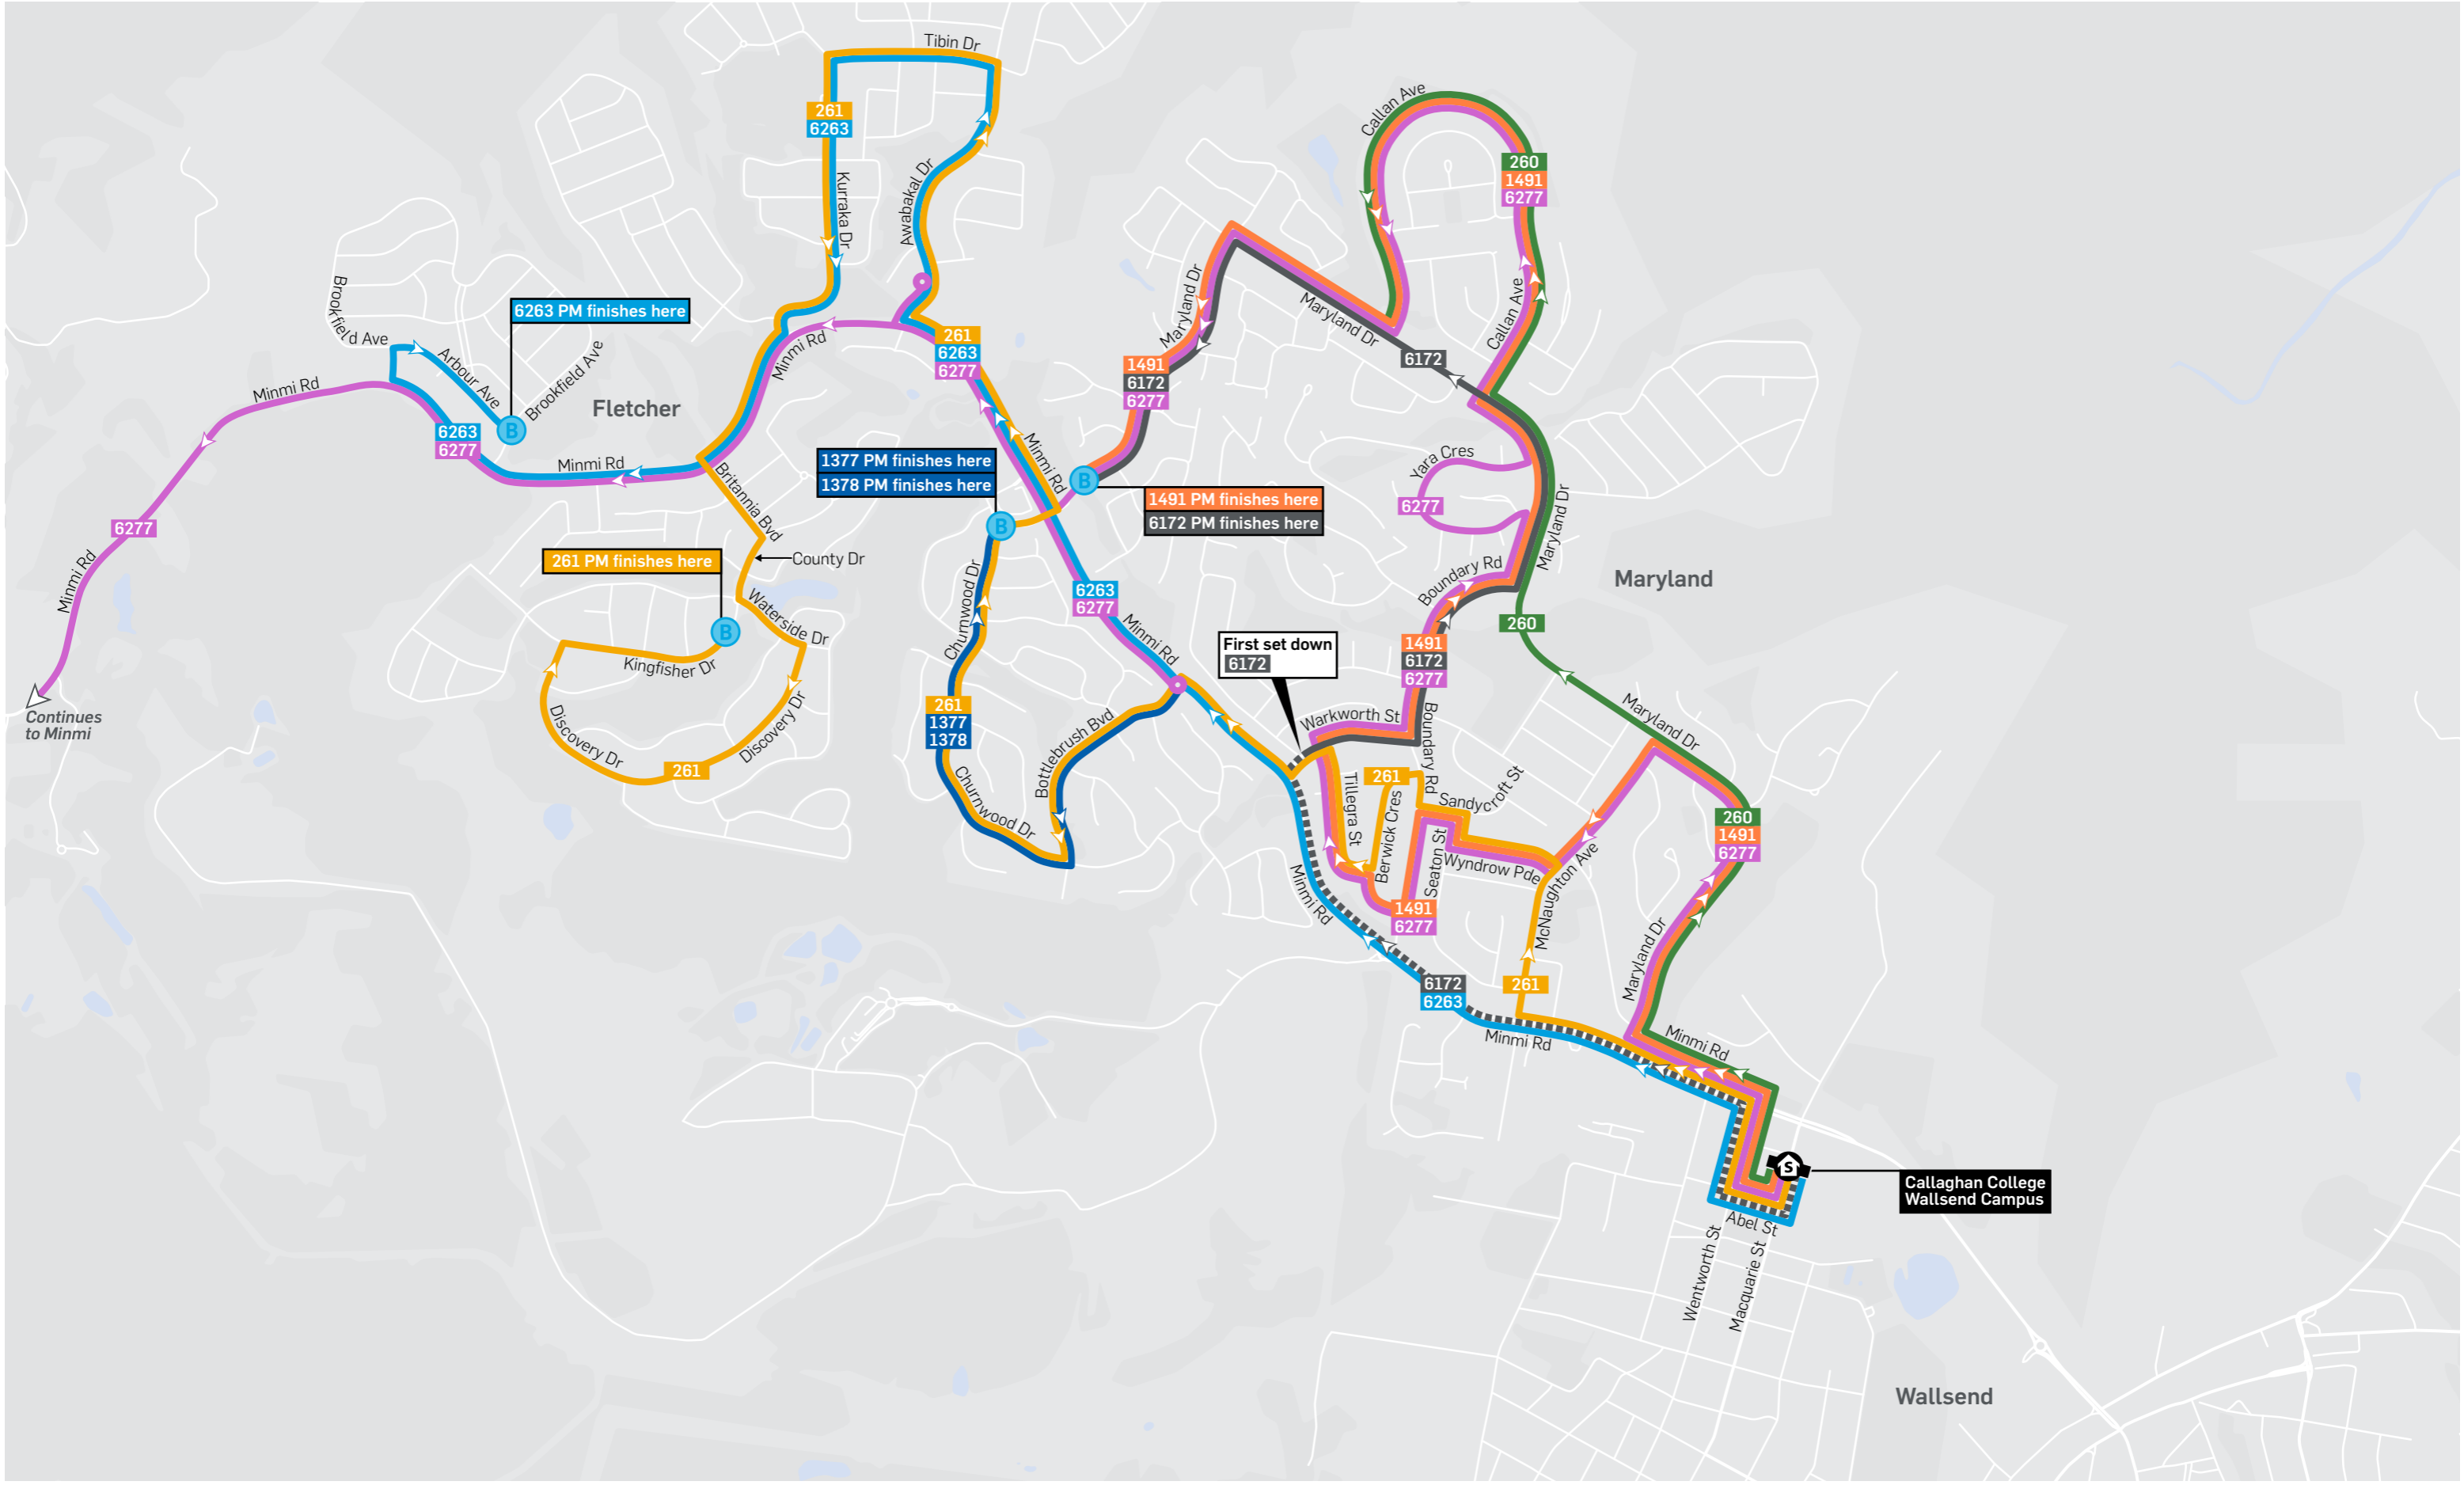

School bus services: Callaghan College Wallsend Campus to Fletcher & Maryland

Afternoon (PM)
Commencing **Tuesday 15th June 2021**

Key

- Bus route
- 1377 Route number
- Direction of travel
- B Finish
- S School

T021328 | base map © OpenStreetMap contributors