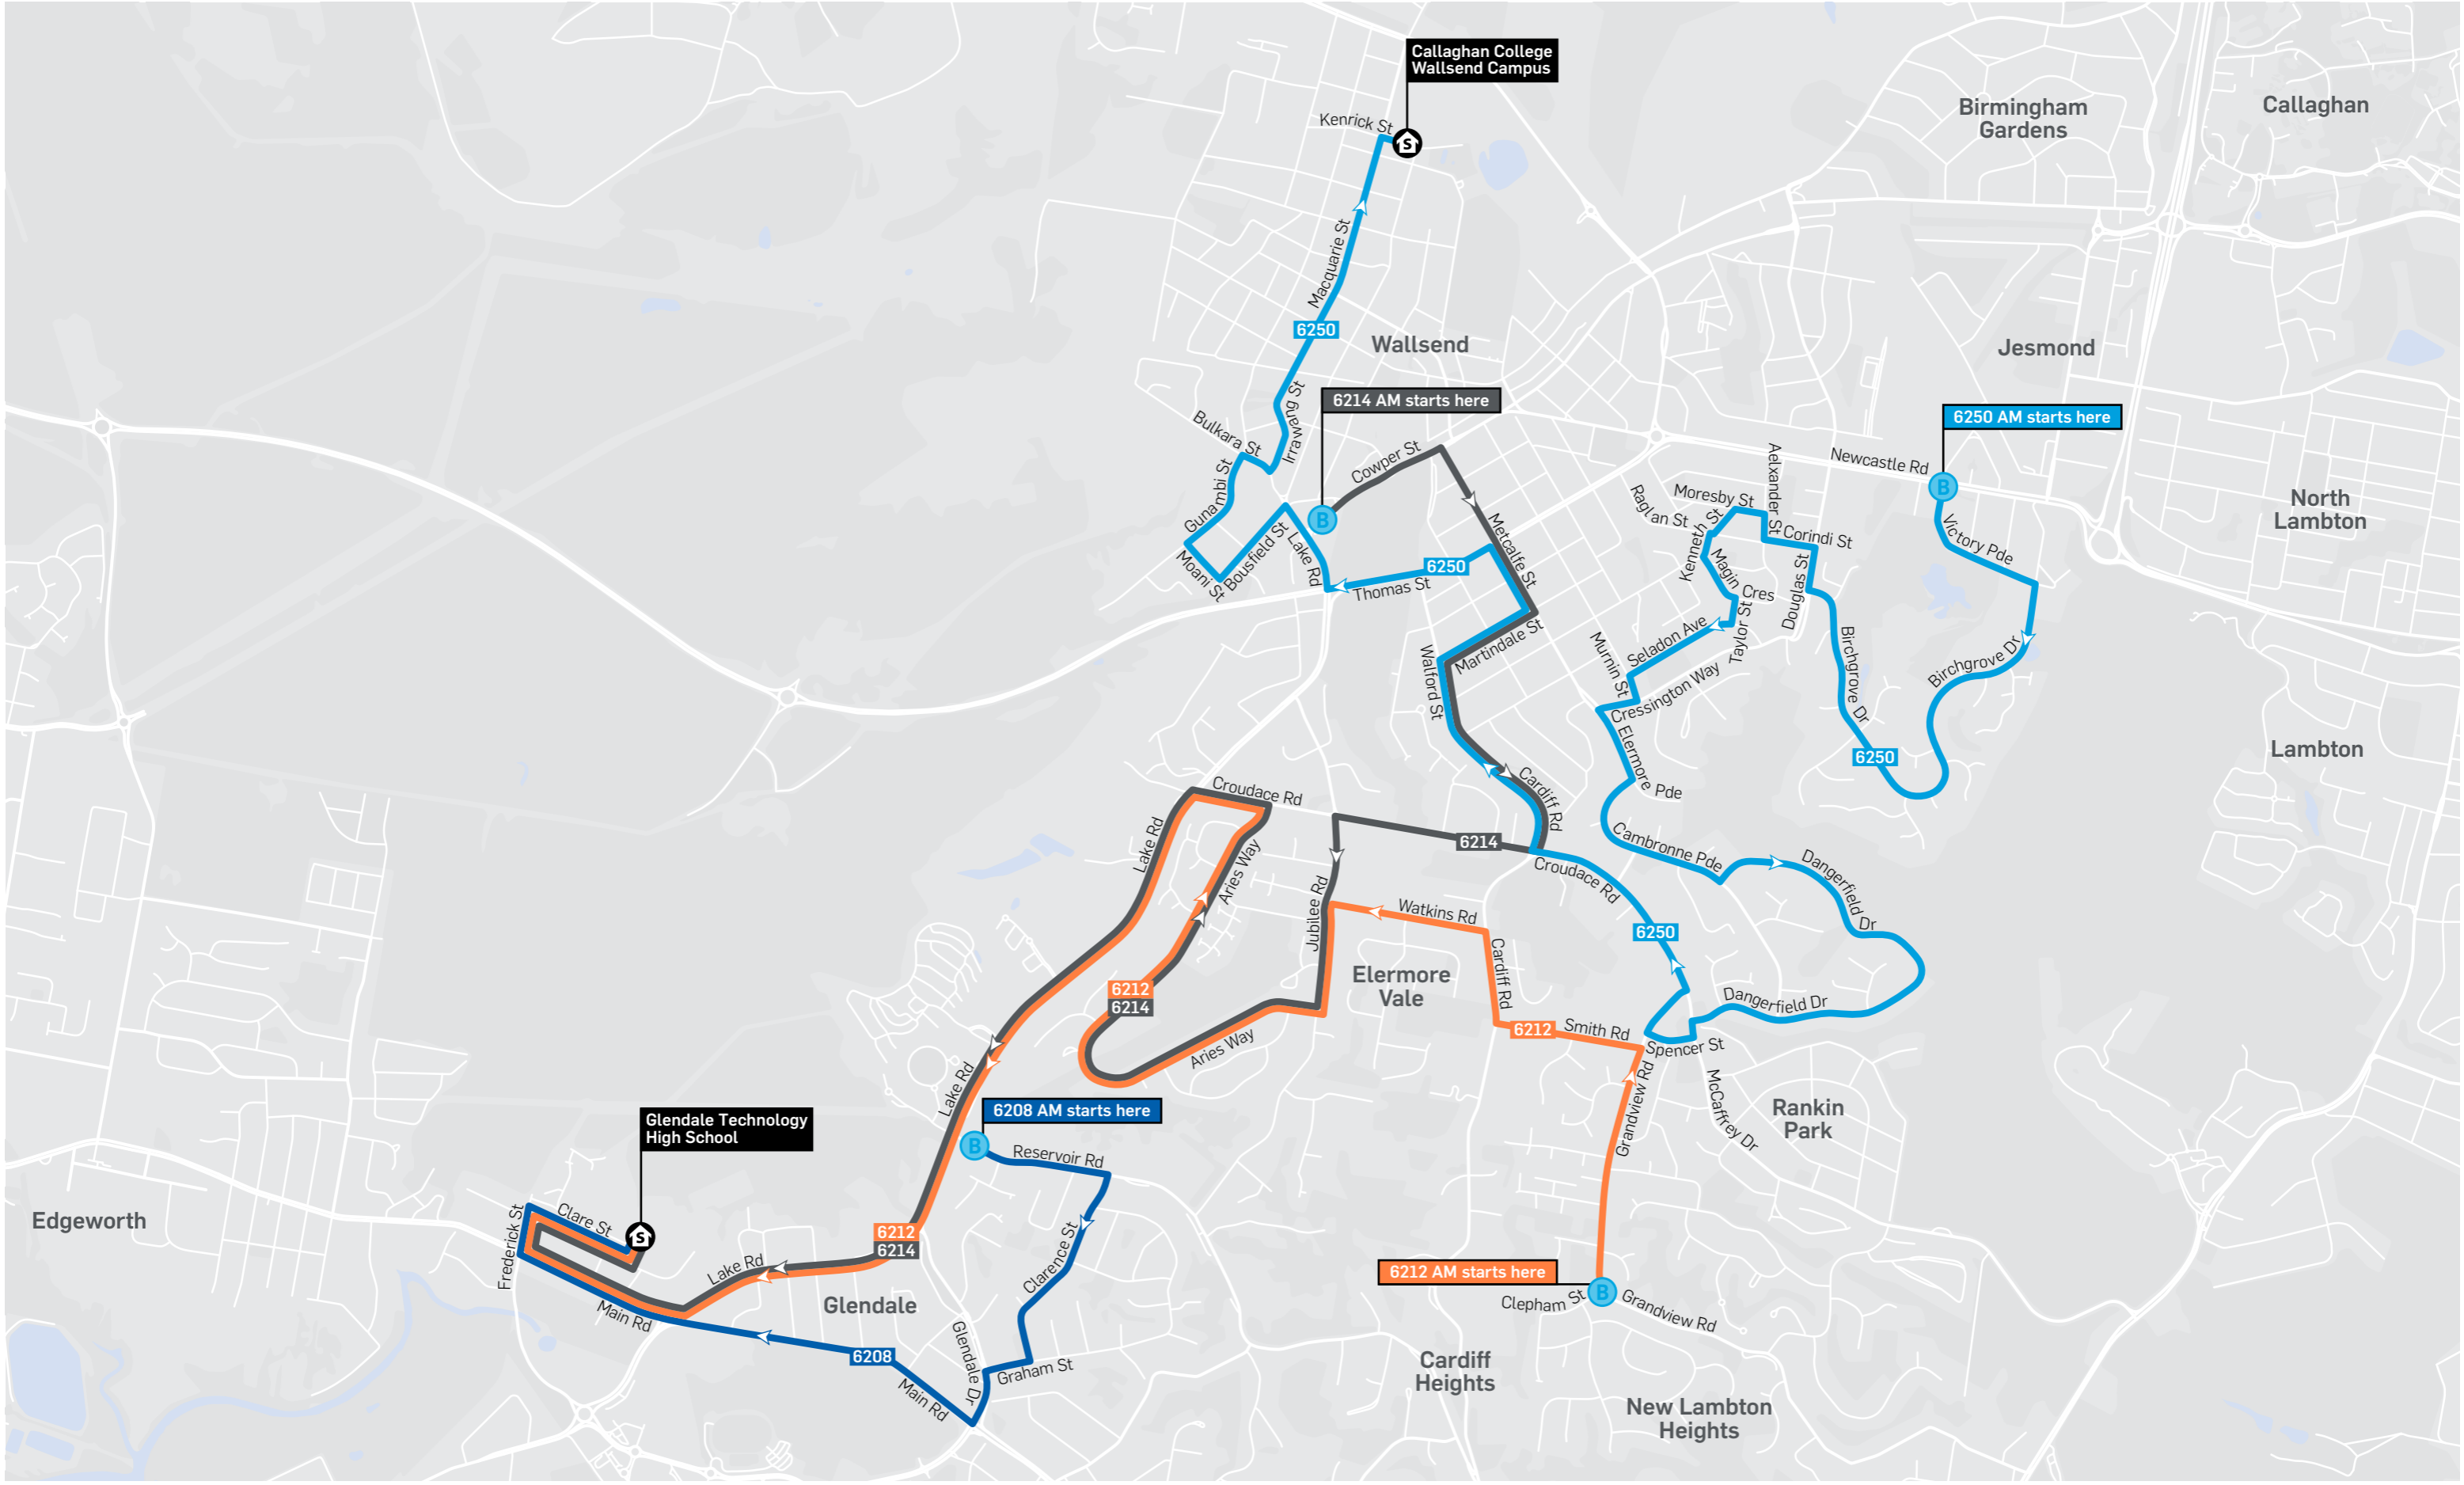

School bus services: Elmore Vale to Glendale Technology High School & Callaghan College Wallsend Campus

Morning (AM)
Commencing Tuesday 15th June 2021

Key

- Bus route
- 6208 Route number
- Direction of travel
- B Start
- S School

T021328 | base map © OpenStreetMap contributors