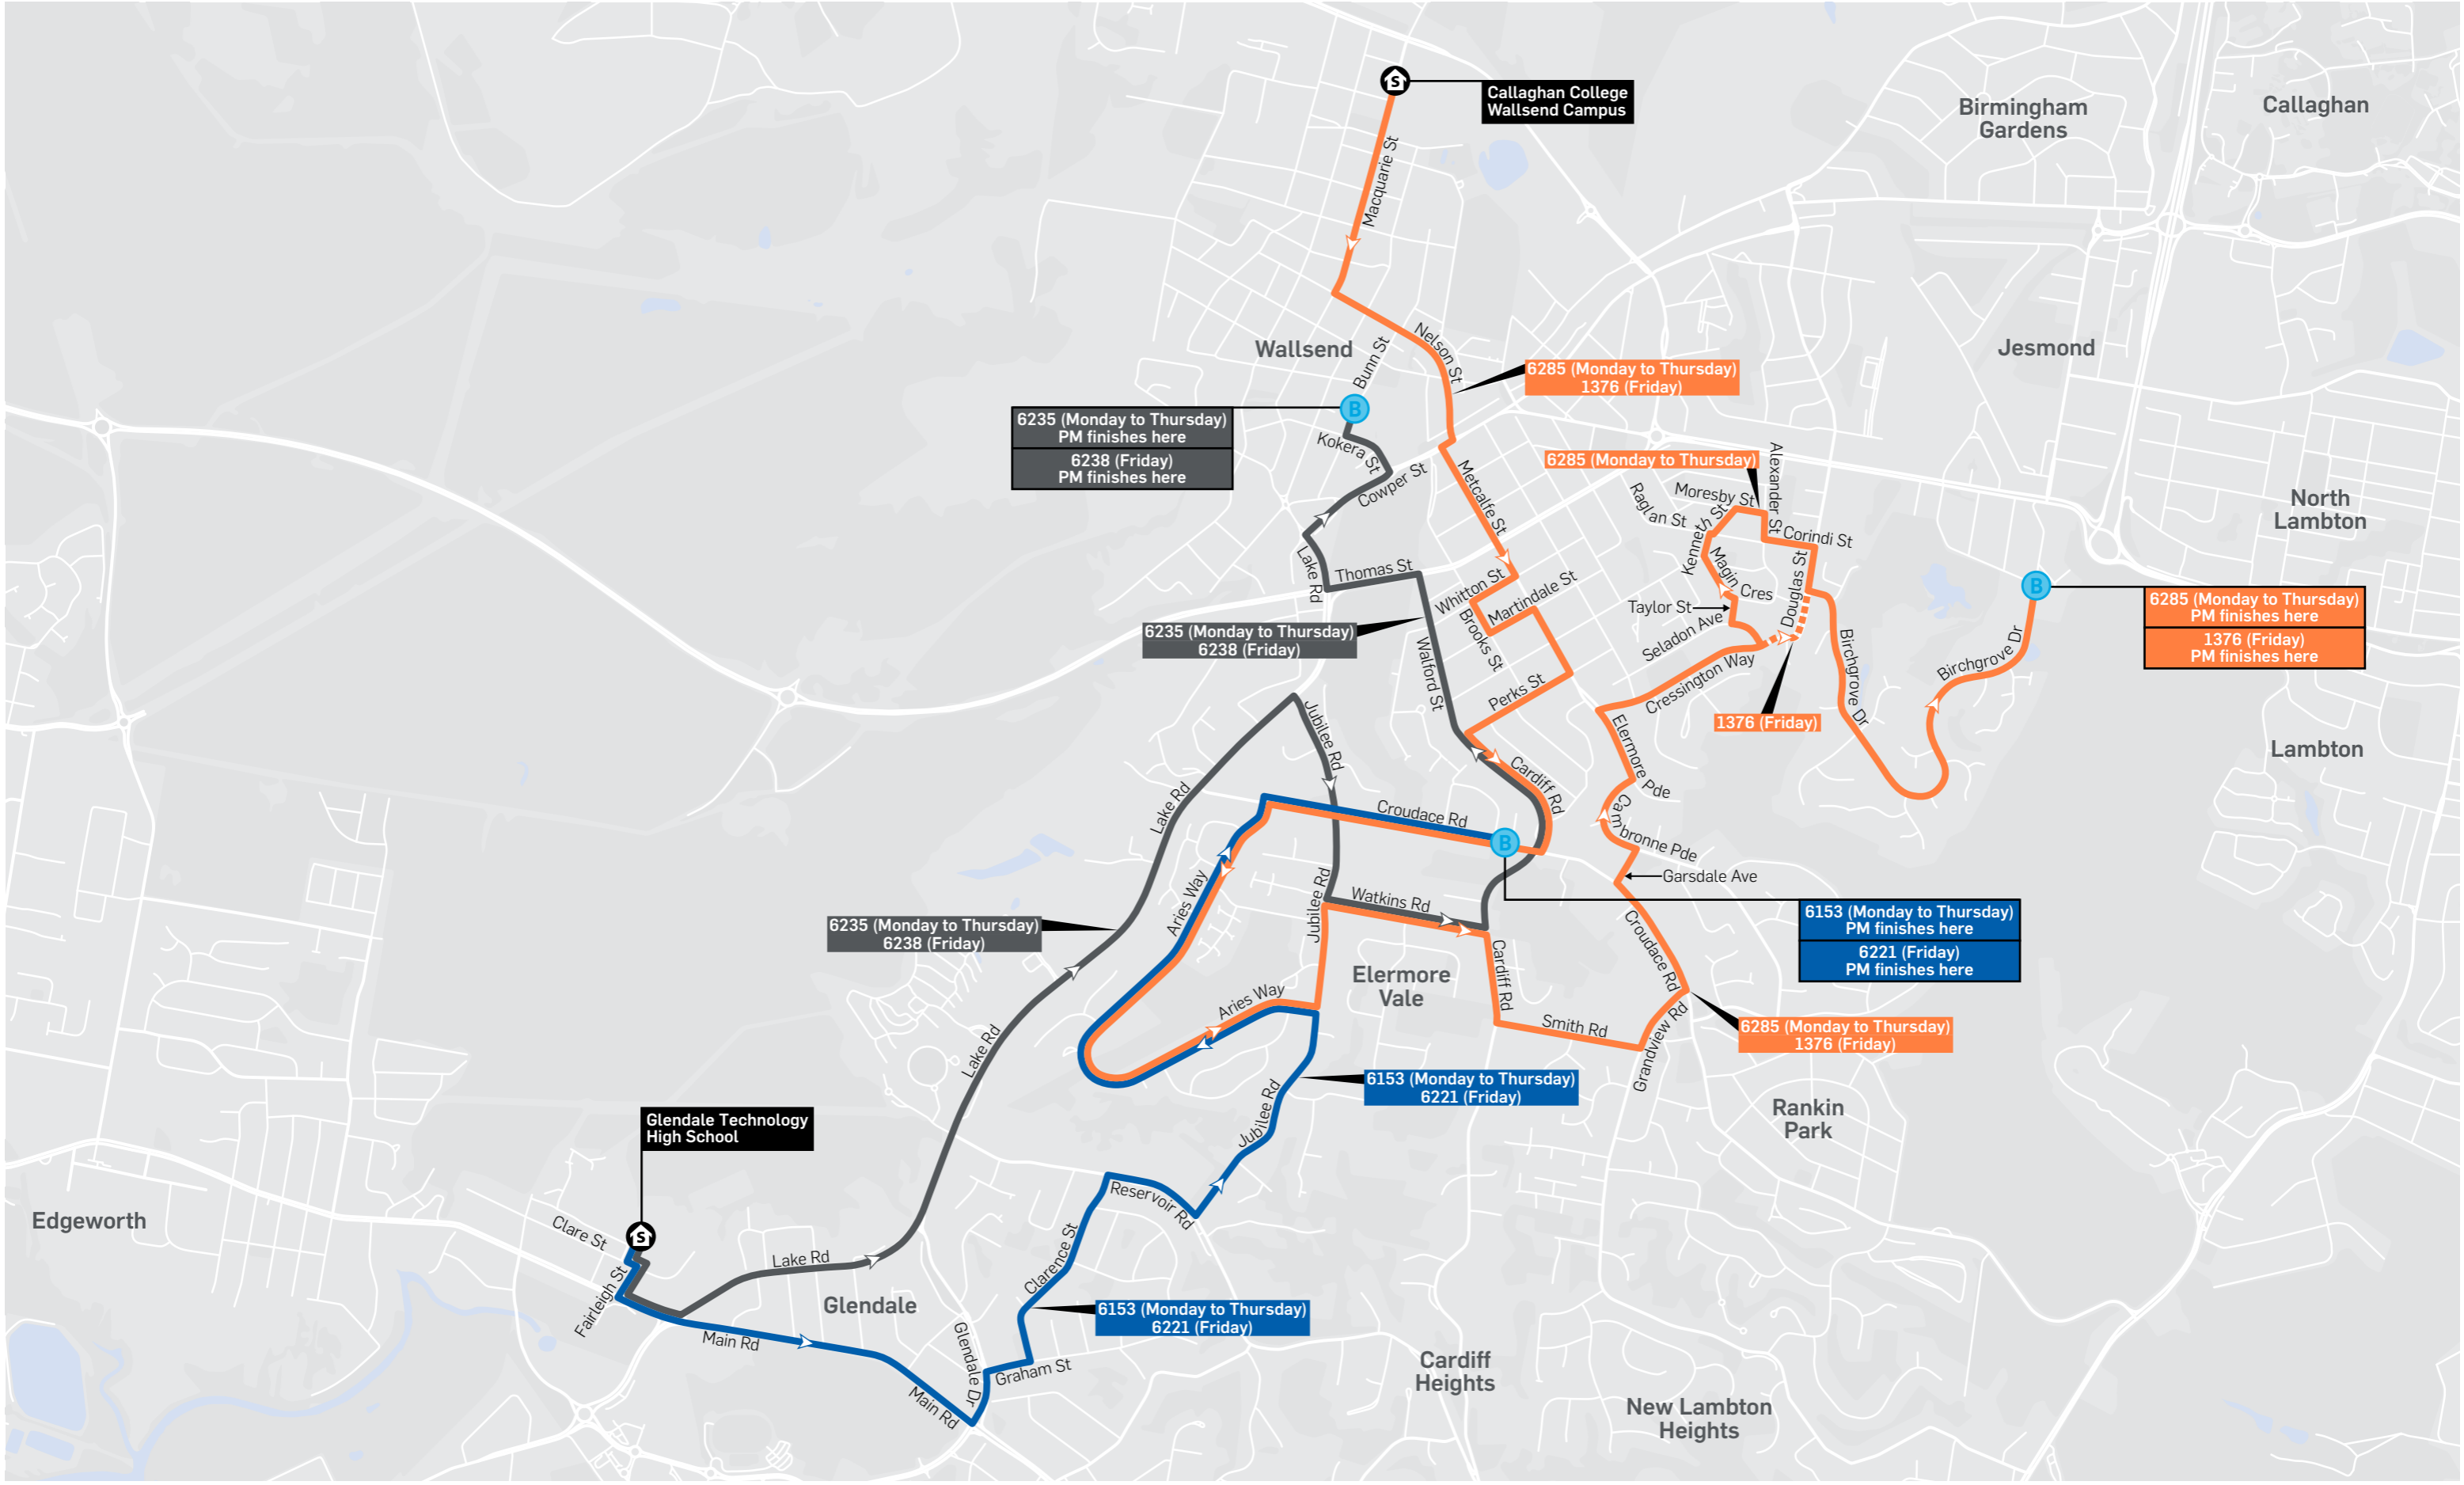

School bus services: Glendale Technology High School & Callaghan College Wallsend Campus to Elmore Vale

Afternoon (PM)
Commencing Tuesday 15th June 2021

Key
 Bus route
 6153 Route number
 Direction of travel
 Finish
 School

T021328 | base map © OpenStreetMap contributors