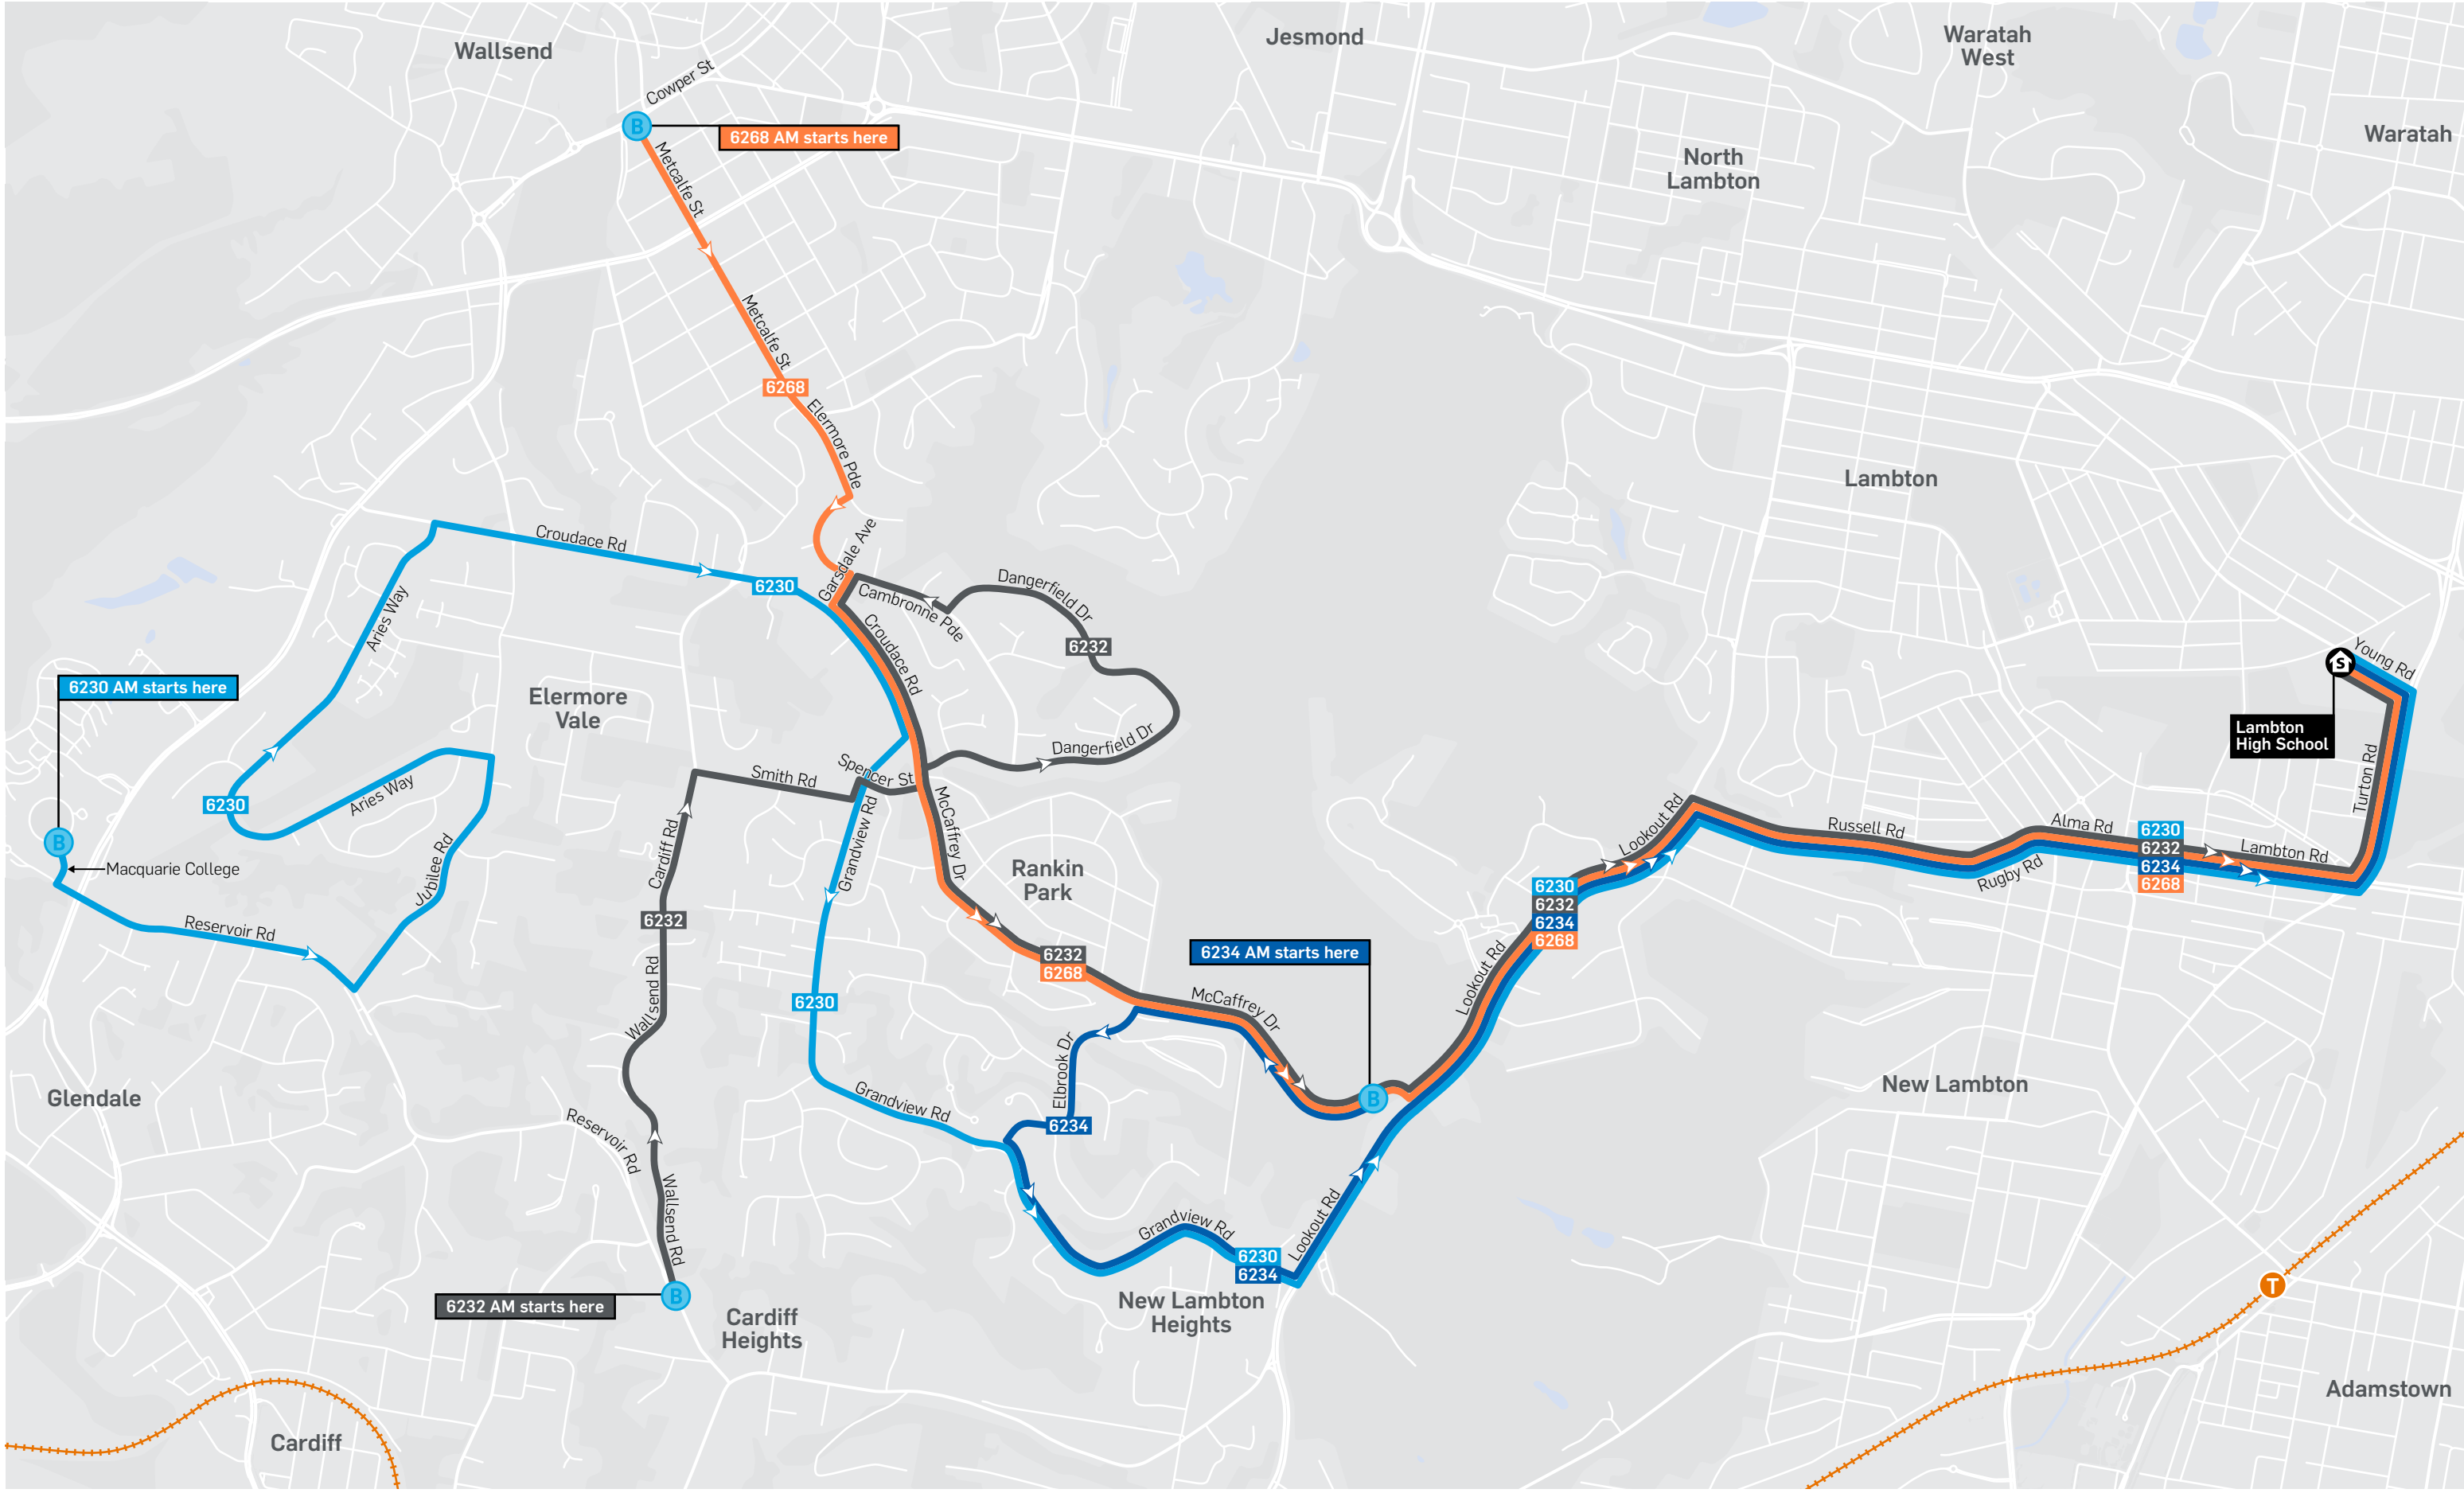

School bus services: Elmore Vale & Rankin Park to Lambton High School

Morning (AM)
Commencing Tuesday 15th June 2021

Key

- Bus route
- 6234 Route number
- Direction of travel
- B Start
- S School
- T Train line/station

T021328 | base map © OpenStreetMap contributors