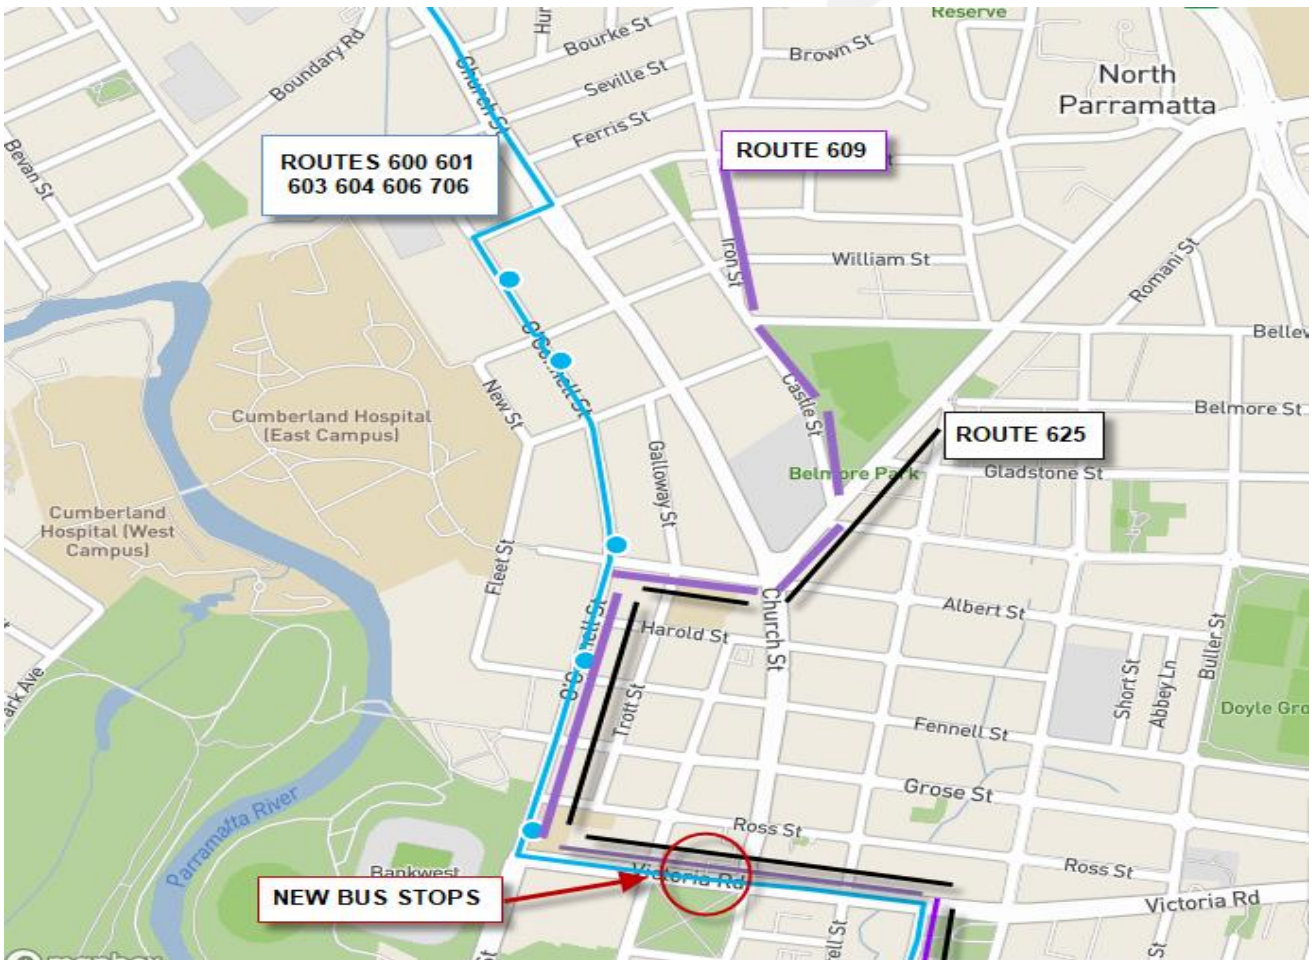

DRIVER NOTICE

With Thanks
Planning Team