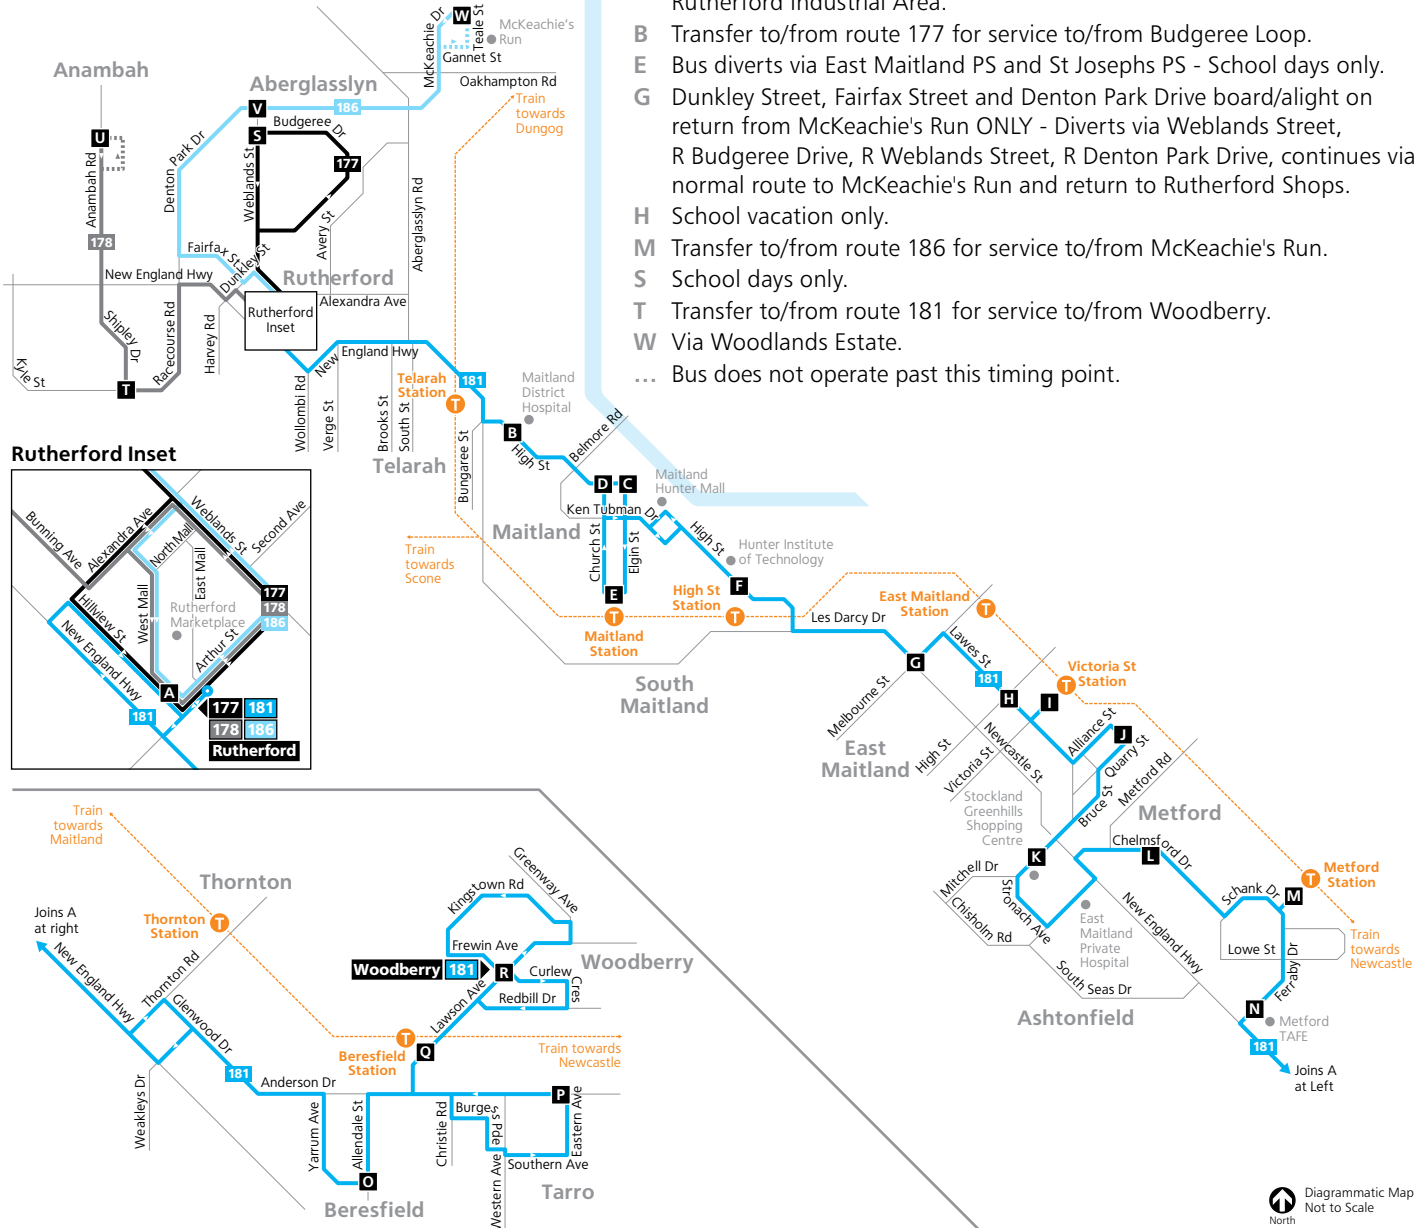

Explanation of definitions and symbols

- A Transfer to/from route 178 for service to/from Anambah and Rutherford Industrial Area.
- B Transfer to/from route 177 for service to/from Budgeree Loop.
- E Bus diverts via East Maitland PS and St Josephs PS - School days only.
- G Dunkley Street, Fairfax Street and Denton Park Drive board/alight on return from McKeachie's Run ONLY - Diverts via Weblands Street, R Budgeree Drive, R Weblands Street, R Denton Park Drive, continues via normal route to McKeachie's Run and return to Rutherford Shops.
- H School vacation only.
- M Transfer to/from route 186 for service to/from McKeachie's Run.
- S School days only.
- T Transfer to/from route 181 for service to/from Woodberry.
- W Via Woodlands Estate.
- ... Bus does not operate past this timing point.

Legend

- Bus route
- 181 Bus route number
- **A** Timing point
- -T- Train line/station

Diagrammatic Map
North
Not to Scale