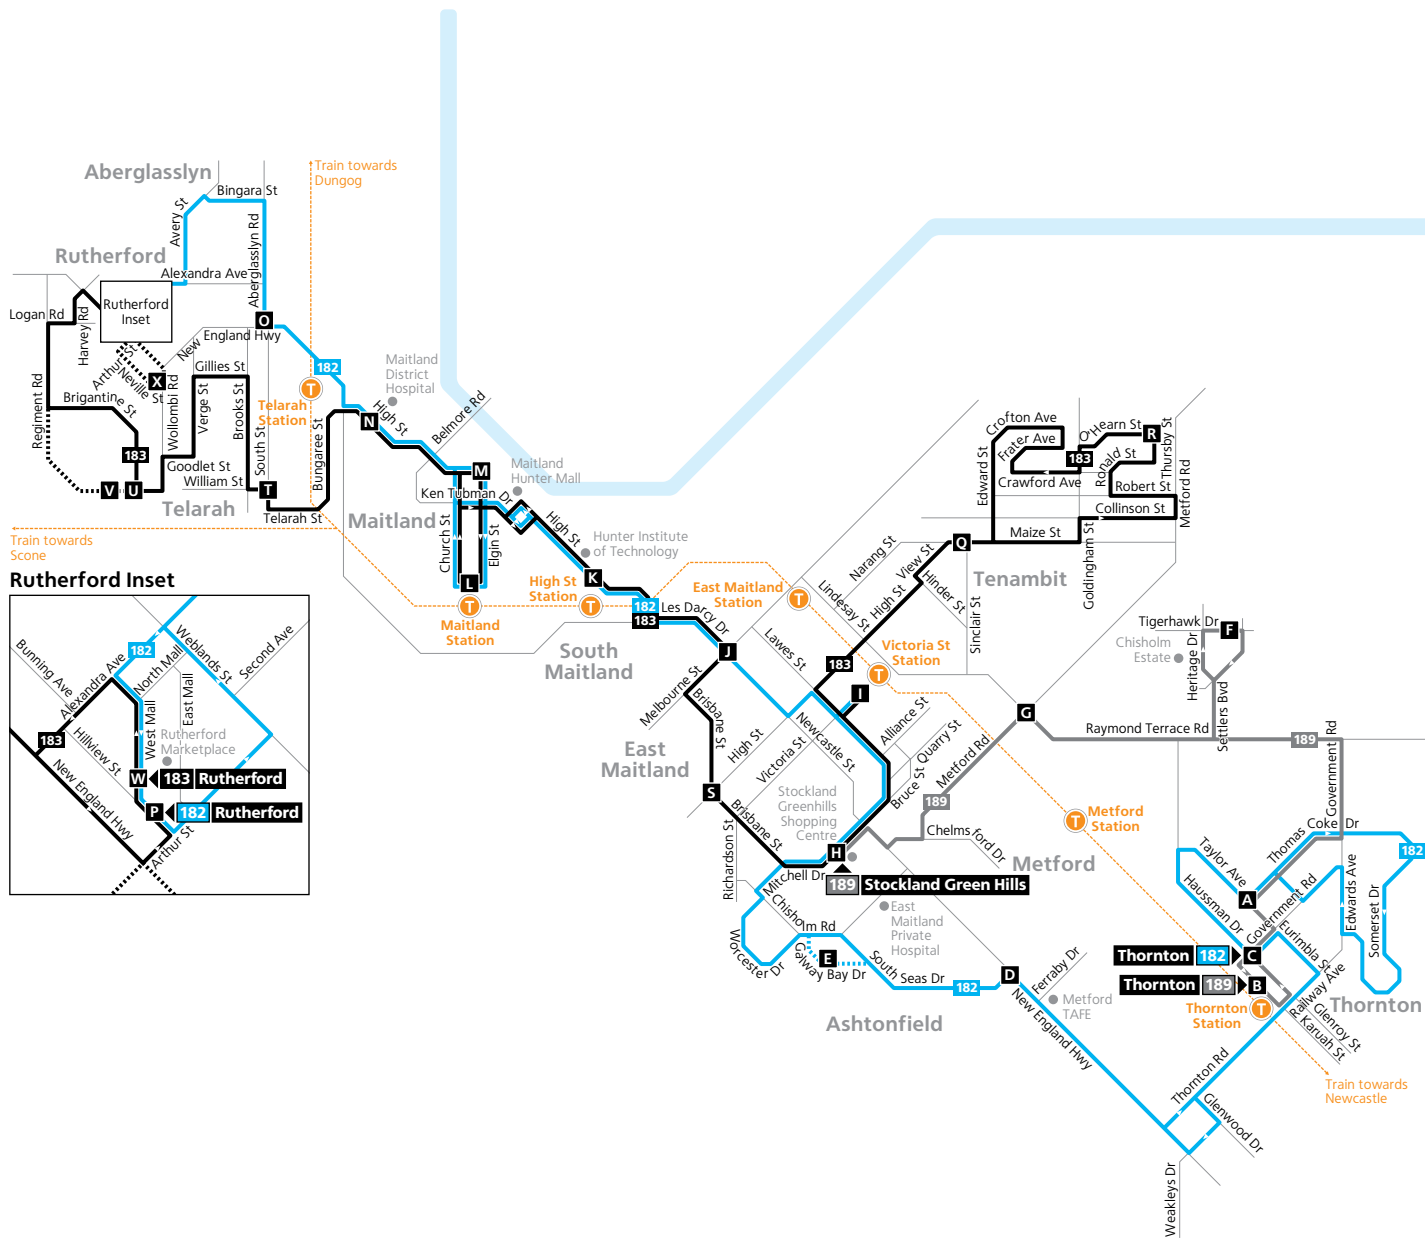

Routes 182, 183, 189

1. **Legend**
2. Bus route
   - 182 Bus route number
   - A Timing point
   - T Train line/station

Diagrammatic Map
Not to Scale