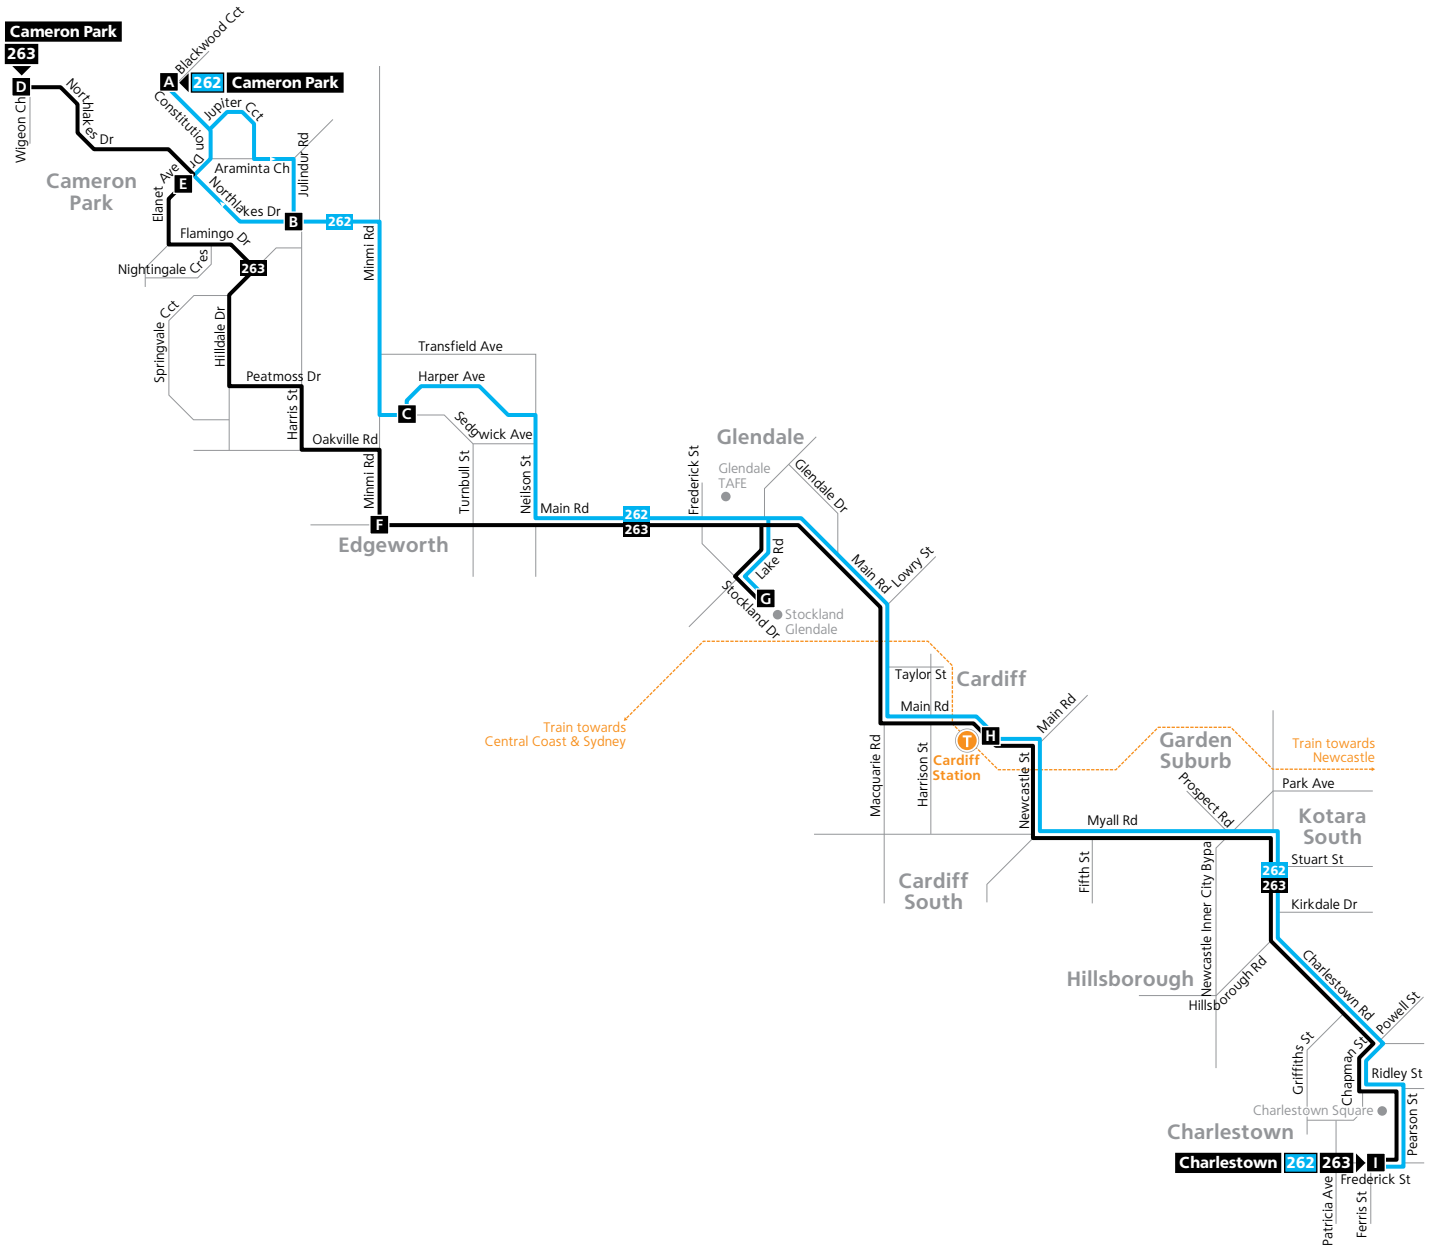

Routes 262, 263

Legend

- Bus route
- Bus route number
- A Timing point
- T Train line/station