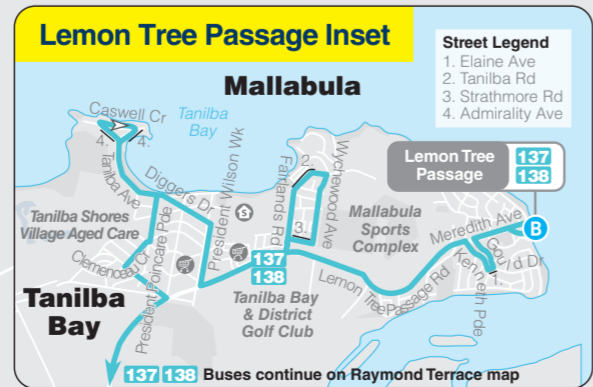

Maitland & Raymond Terrace District Bus Network Guide

Effective from:
10 January 2022

Map Legend

- Hospital
 - Shopping Centres
 - Railway Station
 - Ferry Wharf
 - Light Rail Stop
 - Schools
 - University/TAFE
 - Bus Route
 - Multiple services on route
 - Limited Service
 - Bus Route Number
 - Bus Terminus/Interchange
- For more information about bus services in this area, please visit transportsw.info or call 131 500.
- Cartography by TransitGraphics

0m 500m 1km
(main map only)

Map Legend

- Maitland
 - Raymond Terrace
 - Beresfield
 - Williamstown
 - Mayfield
 - Newcastle
- Main Map**
- Map B**
- Map A**

transportsw.info

Raymond Terrace Map B

Map also shows parts of the following services:
 266 West Wallsend to Newcastle via Barnsley, Edgeworth, Glendale, Wallsend and Jesmond (operated by Hunter Valley Buses, Region 4)

Bus continues to Stockton (see Newcastle map above) Bus continues to Newcastle (see Newcastle map above)