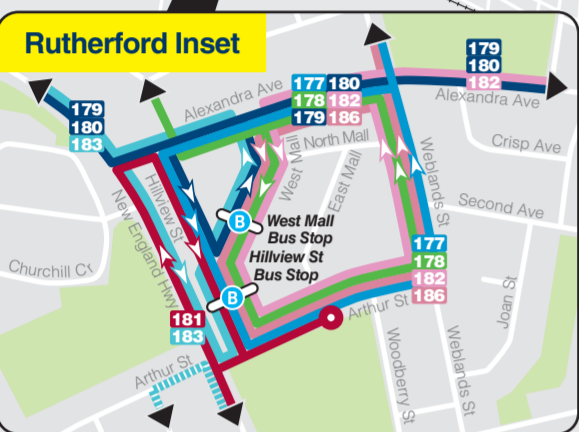

Maitland & Raymond Terrace District Bus Network Guide

Effective from:
10 January 2022

Map Legend

- Hospital
 - Shopping Centres
 - Railway Station
 - Ferry Wharf
 - Light Rail Stop
 - Schools
 - University/TAFE
 - Bus Route
 - Multiple services on route
 - Limited Service
 - Bus Route Number
 - Bus Terminus/Interchange
- For more information about bus services in this area, please visit transportsw.info or call 131 500.
- Cartography by TransitGraphics

0m 500m 1km
(main map only)

Map Legend

- Maitland
 - Raymond Terrace
 - Beresfield
 - Williamstown
 - Mayfield
 - Newcastle
- Main Map**
- Map B**
- Map A**

transportsw.info

Raymond Terrace Map B

Map also shows parts of the following services:
 266 West Wallsend to Newcastle via Barnsley, Edgeworth, Glendale, Wallsend and Jesmond (operated by Hunter Valley Buses, Region 4)

Bus continues to Stockton (see Newcastle map above) Bus continues to Newcastle (see Newcastle map above)