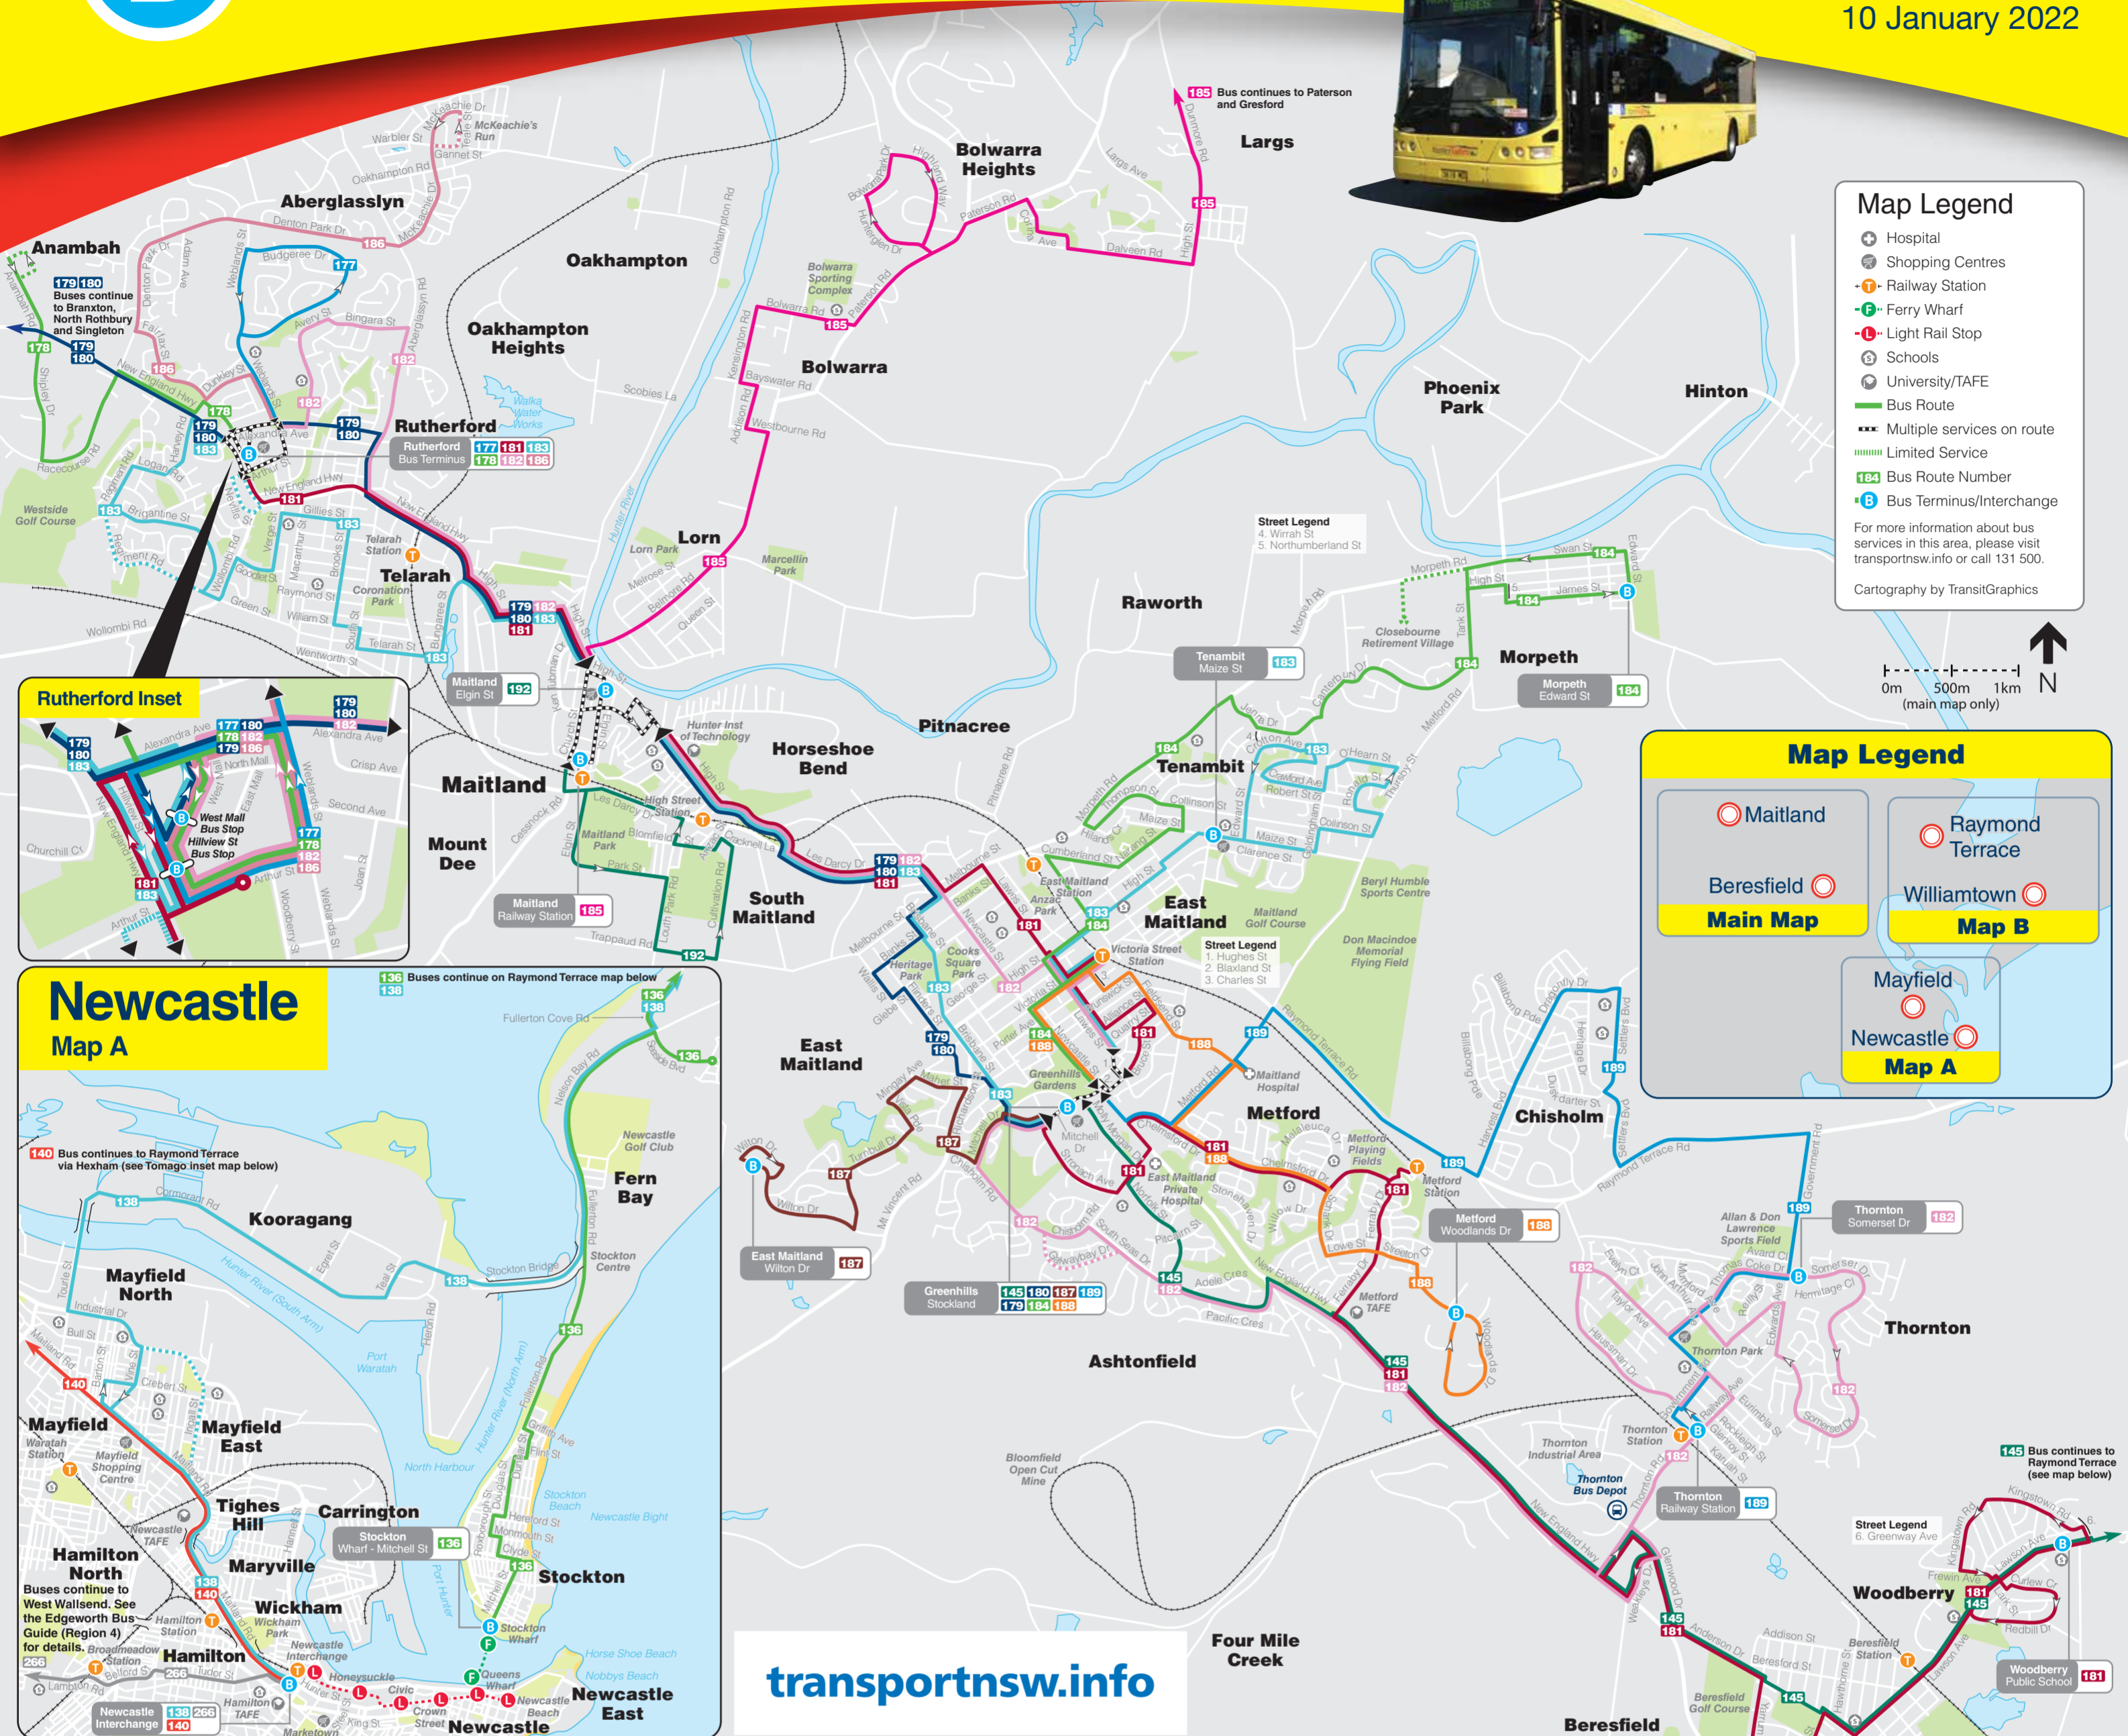

Maitland & Raymond Terrace District Bus Network Guide

Effective from:
10 January 2022

Map Legend

- Hospital
 - Shopping Centres
 - Railway Station
 - Ferry Wharf
 - Light Rail Stop
 - Schools
 - University/TAFE
 - Bus Route
 - Multiple services on route
 - Limited Service
 - Bus Route Number
 - Bus Terminus/Interchange
- For more information about bus services in this area, please visit transportsw.info or call 131 500.
- Cartography by TransitGraphics

0m 500m 1km
(main map only)

Map Legend

- Maitland
 - Raymond Terrace
 - Beresfield
 - Williamstown
 - Mayfield
 - Newcastle
- Main Map**
- Map B**
- Map A**

transportsw.info

Raymond Terrace Map B

Map also shows parts of the following services:
 266 West Wallsend to Newcastle via Barnsley, Edgeworth, Glendale, Wallsend and Jesmond (operated by Hunter Valley Buses, Region 4)

Bus continues to Stockton (see Newcastle map above) Bus continues to Newcastle (see Newcastle map above)