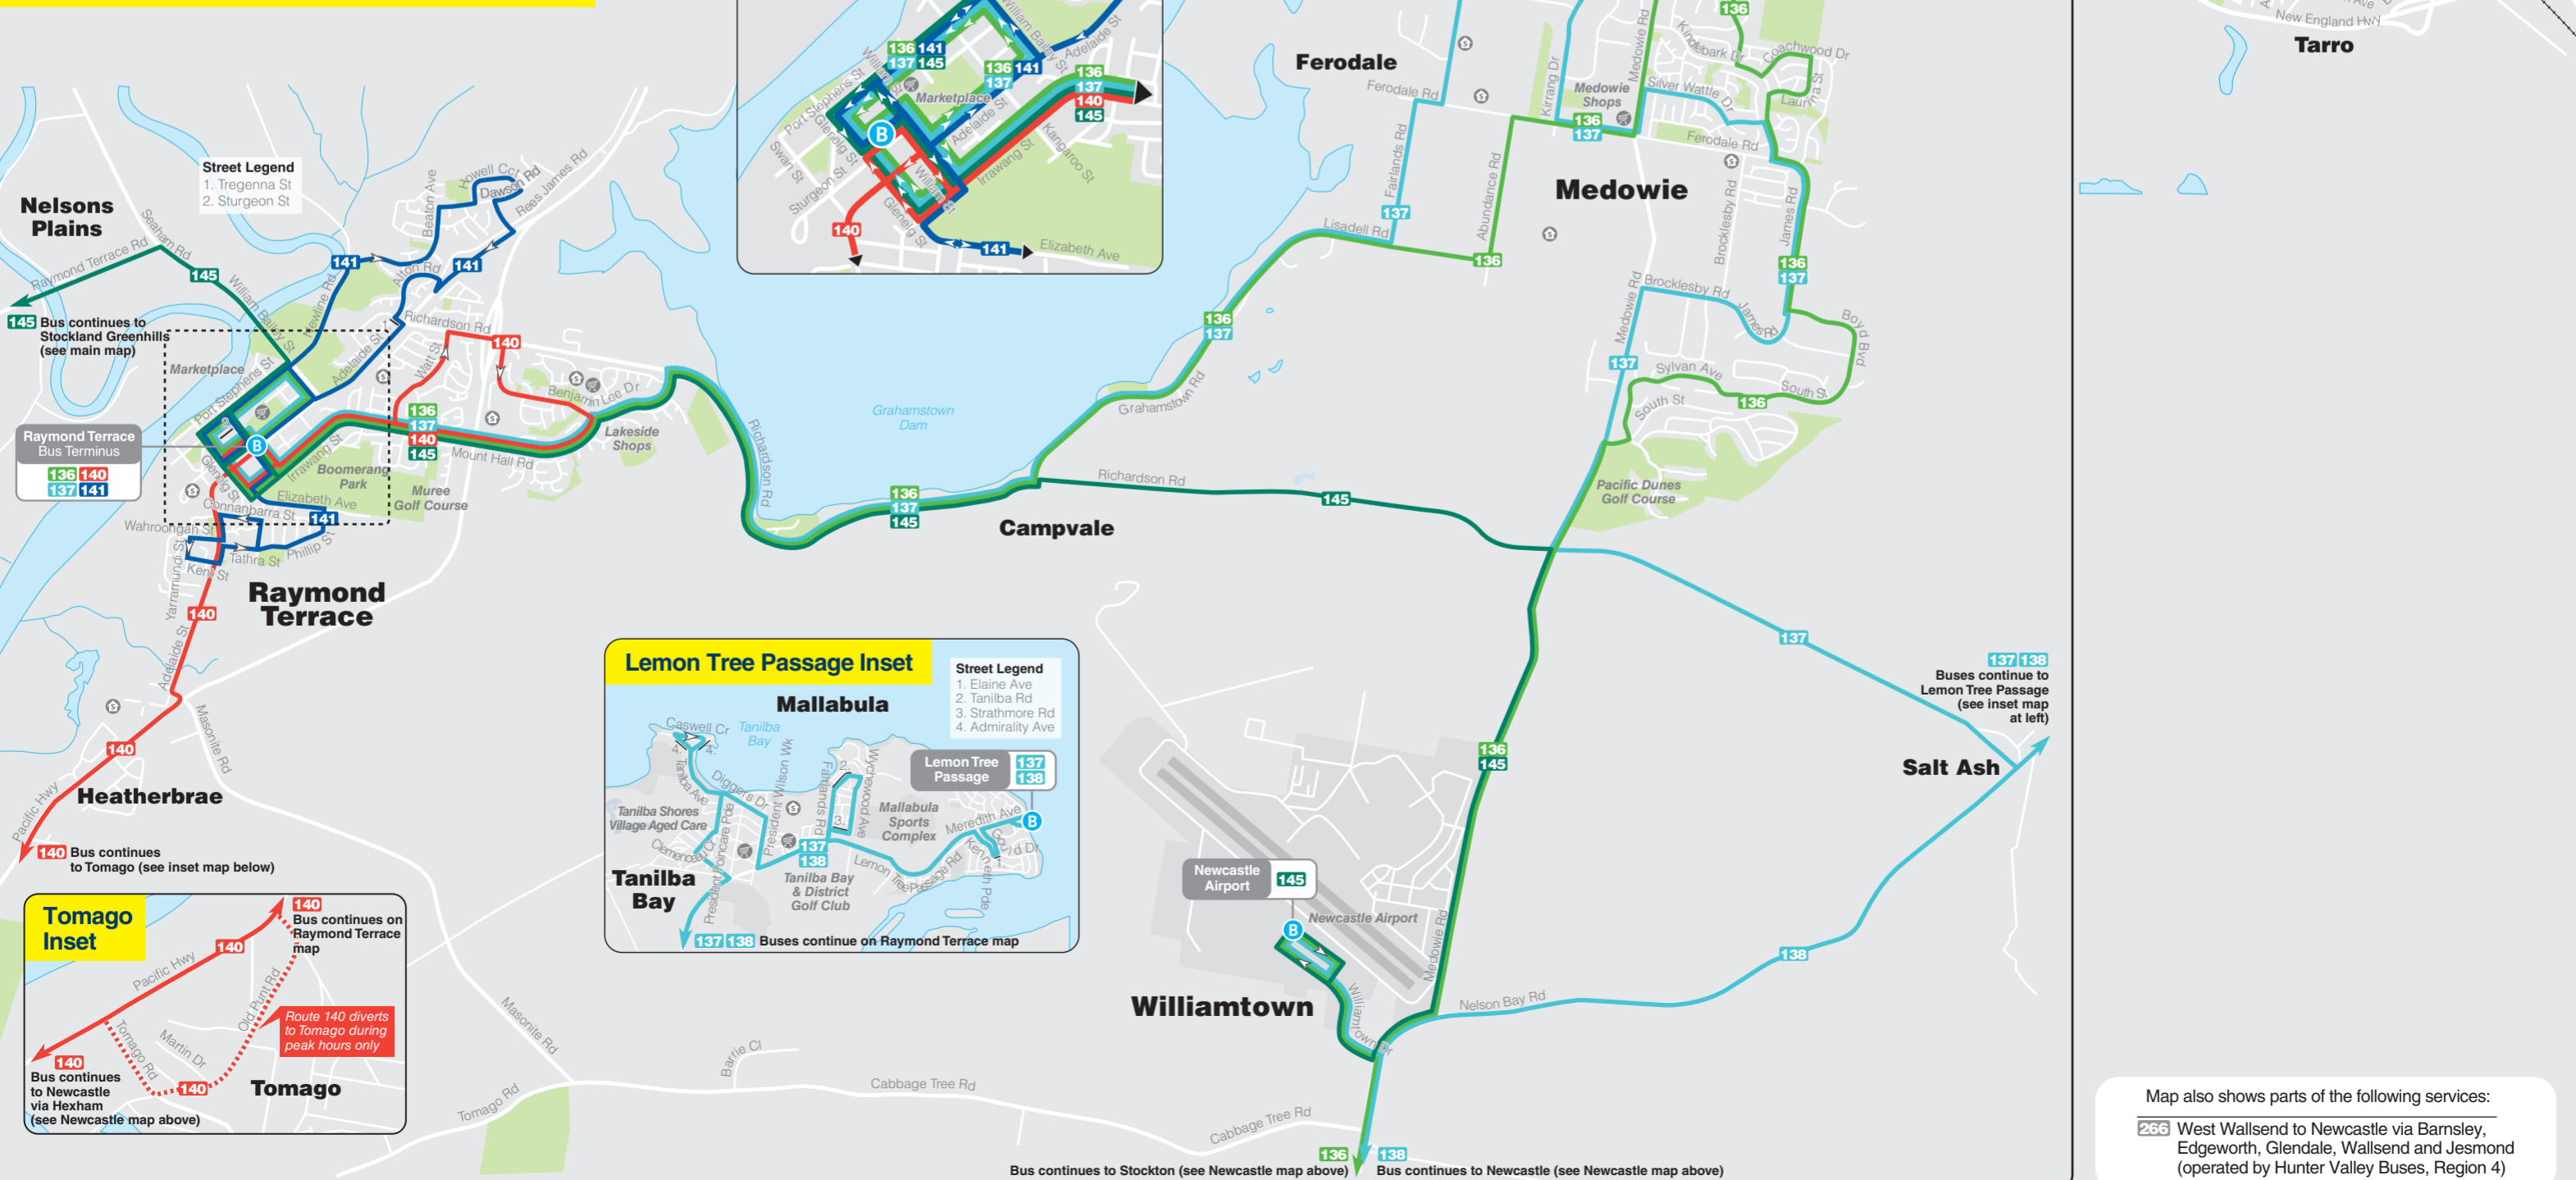

Maitland & Raymond Terrace District Bus Network Guide

Effective from:
10 January 2022

Map Legend

- Hospital
 - Shopping Centres
 - Railway Station
 - Ferry Wharf
 - Light Rail Stop
 - Schools
 - University/TAFE
 - Bus Route
 - Multiple services on route
 - Limited Service
 - Bus Route Number
 - Bus Terminus/Interchange
- For more information about bus services in this area, please visit transportsw.info or call 131 500.
- Cartography by TransitGraphics

0m 500m 1km
(main map only)

Map Legend

- Maitland
 - Raymond Terrace
 - Beresfield
 - Williamstown
 - Mayfield
 - Newcastle
- Main Map**
- Map B**
- Map A**

transportsw.info

Raymond Terrace Map B

Map also shows parts of the following services:
 266 West Wallsend to Newcastle via Barnsley, Edgeworth, Glendale, Wallsend and Jesmond (operated by Hunter Valley Buses, Region 4)

Bus continues to Stockton (see Newcastle map above) Bus continues to Newcastle (see Newcastle map above)