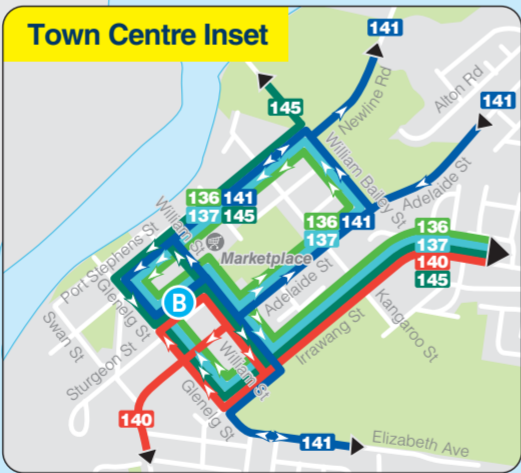

Maitland & Raymond Terrace District Bus Network Guide

Effective from:
10 January 2022

Map Legend

- Hospital
 - Shopping Centres
 - Railway Station
 - Ferry Wharf
 - Light Rail Stop
 - Schools
 - University/TAFE
 - Bus Route
 - Multiple services on route
 - Limited Service
 - Bus Route Number
 - Bus Terminus/Interchange
- For more information about bus services in this area, please visit transportsw.info or call 131 500.
- Cartography by TransitGraphics

0m 500m 1km
(main map only)

Map Legend

- Maitland
 - Raymond Terrace
 - Beresfield
 - Williamstown
 - Mayfield
 - Newcastle
- Main Map**
- Map B**
- Map A**

transportsw.info

Raymond Terrace Map B

Map also shows parts of the following services:
 266 West Wallsend to Newcastle via Barnsley, Edgeworth, Glendale, Wallsend and Jesmond (operated by Hunter Valley Buses, Region 4)

Bus continues to Stockton (see Newcastle map above) Bus continues to Newcastle (see Newcastle map above)