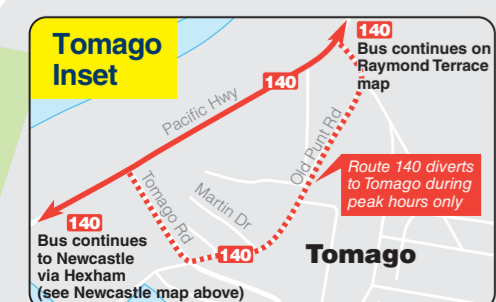

Maitland & Raymond Terrace District Bus Network Guide

Effective from:
10 January 2022

Map Legend

- Hospital
 - Shopping Centres
 - Railway Station
 - Ferry Wharf
 - Light Rail Stop
 - Schools
 - University/TAFE
 - Bus Route
 - Multiple services on route
 - Limited Service
 - Bus Route Number
 - Bus Terminus/Interchange
- For more information about bus services in this area, please visit transportsw.info or call 131 500.
- Cartography by TransitGraphics

0m 500m 1km
(main map only)

Map Legend

- Maitland
 - Raymond Terrace
 - Beresfield
 - Williamstown
 - Mayfield
 - Newcastle
- Main Map**
- Map B**
- Map A**

transportsw.info

Raymond Terrace Map B

Map also shows parts of the following services:
 266 West Wallsend to Newcastle via Barnsley, Edgeworth, Glendale, Wallsend and Jesmond (operated by Hunter Valley Buses, Region 4)

Bus continues to Stockton (see Newcastle map above) Bus continues to Newcastle (see Newcastle map above)