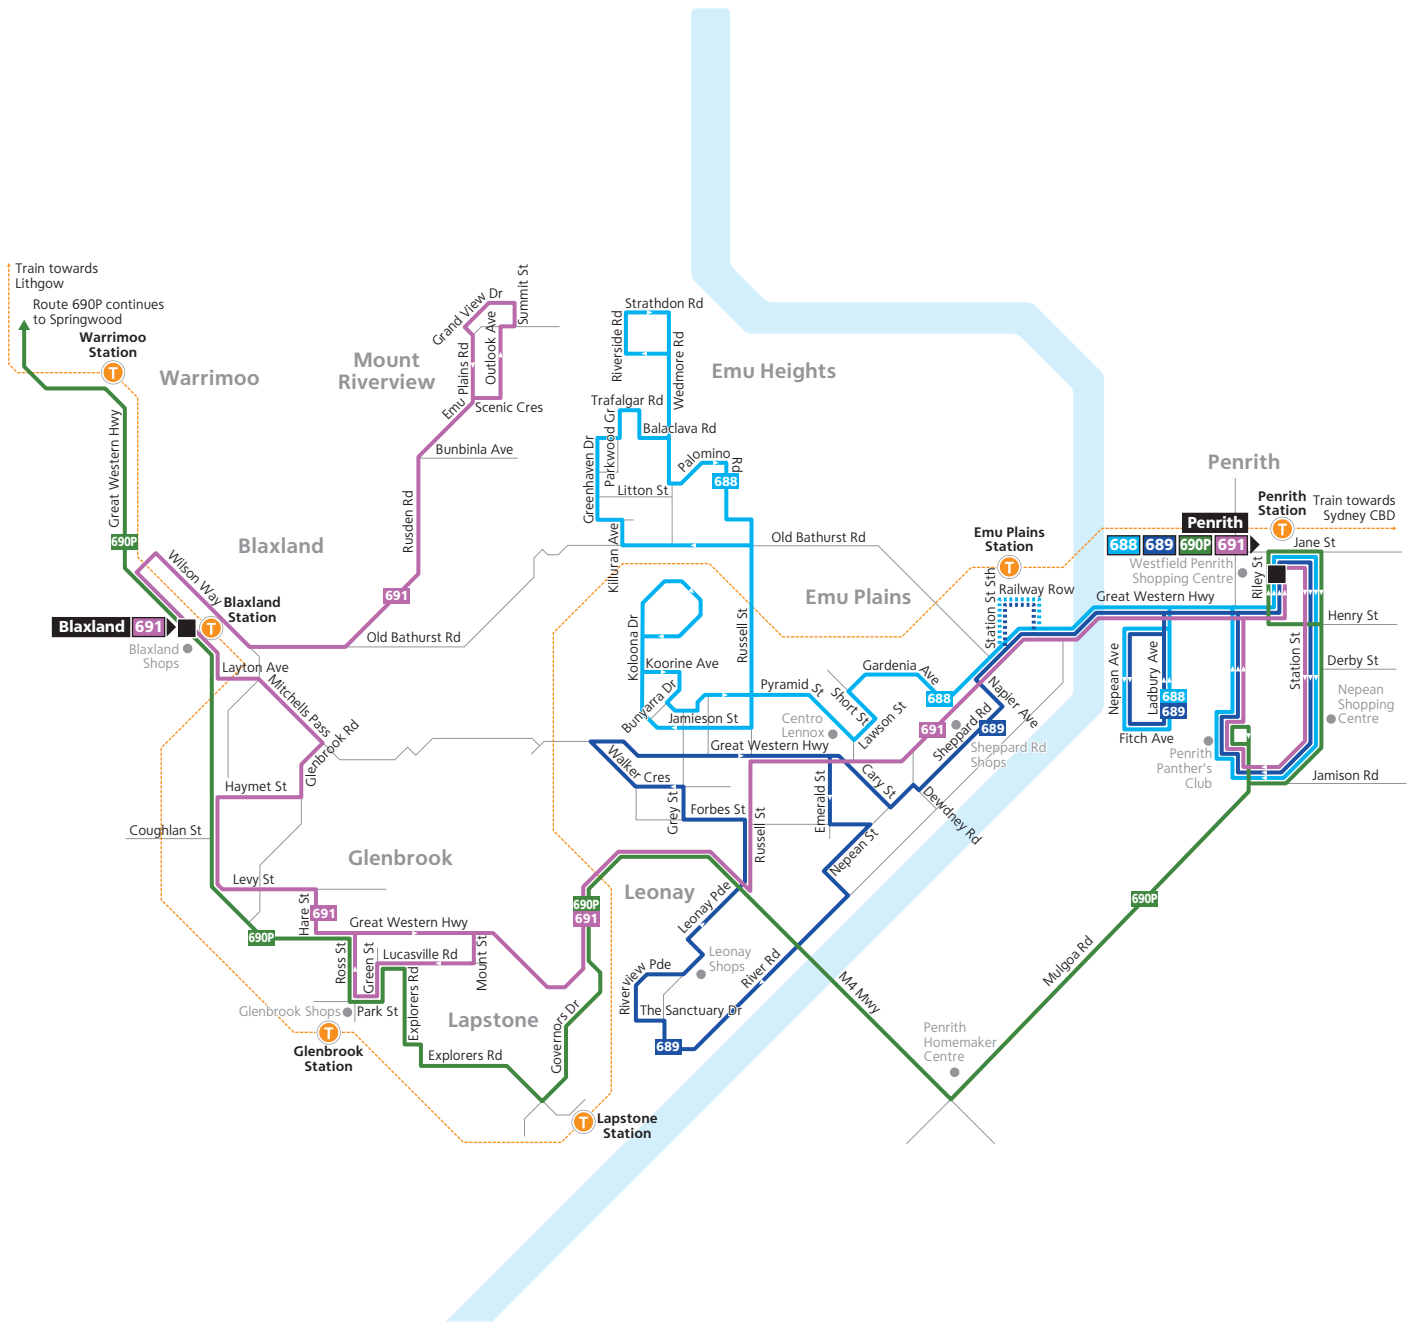

Routes 688, 689, 690P, 691

Legend

- Bus route
- 688 Bus route number
- T Bus route start/finish
- T Train line/station

Diagrammatic Map
Not to Scale