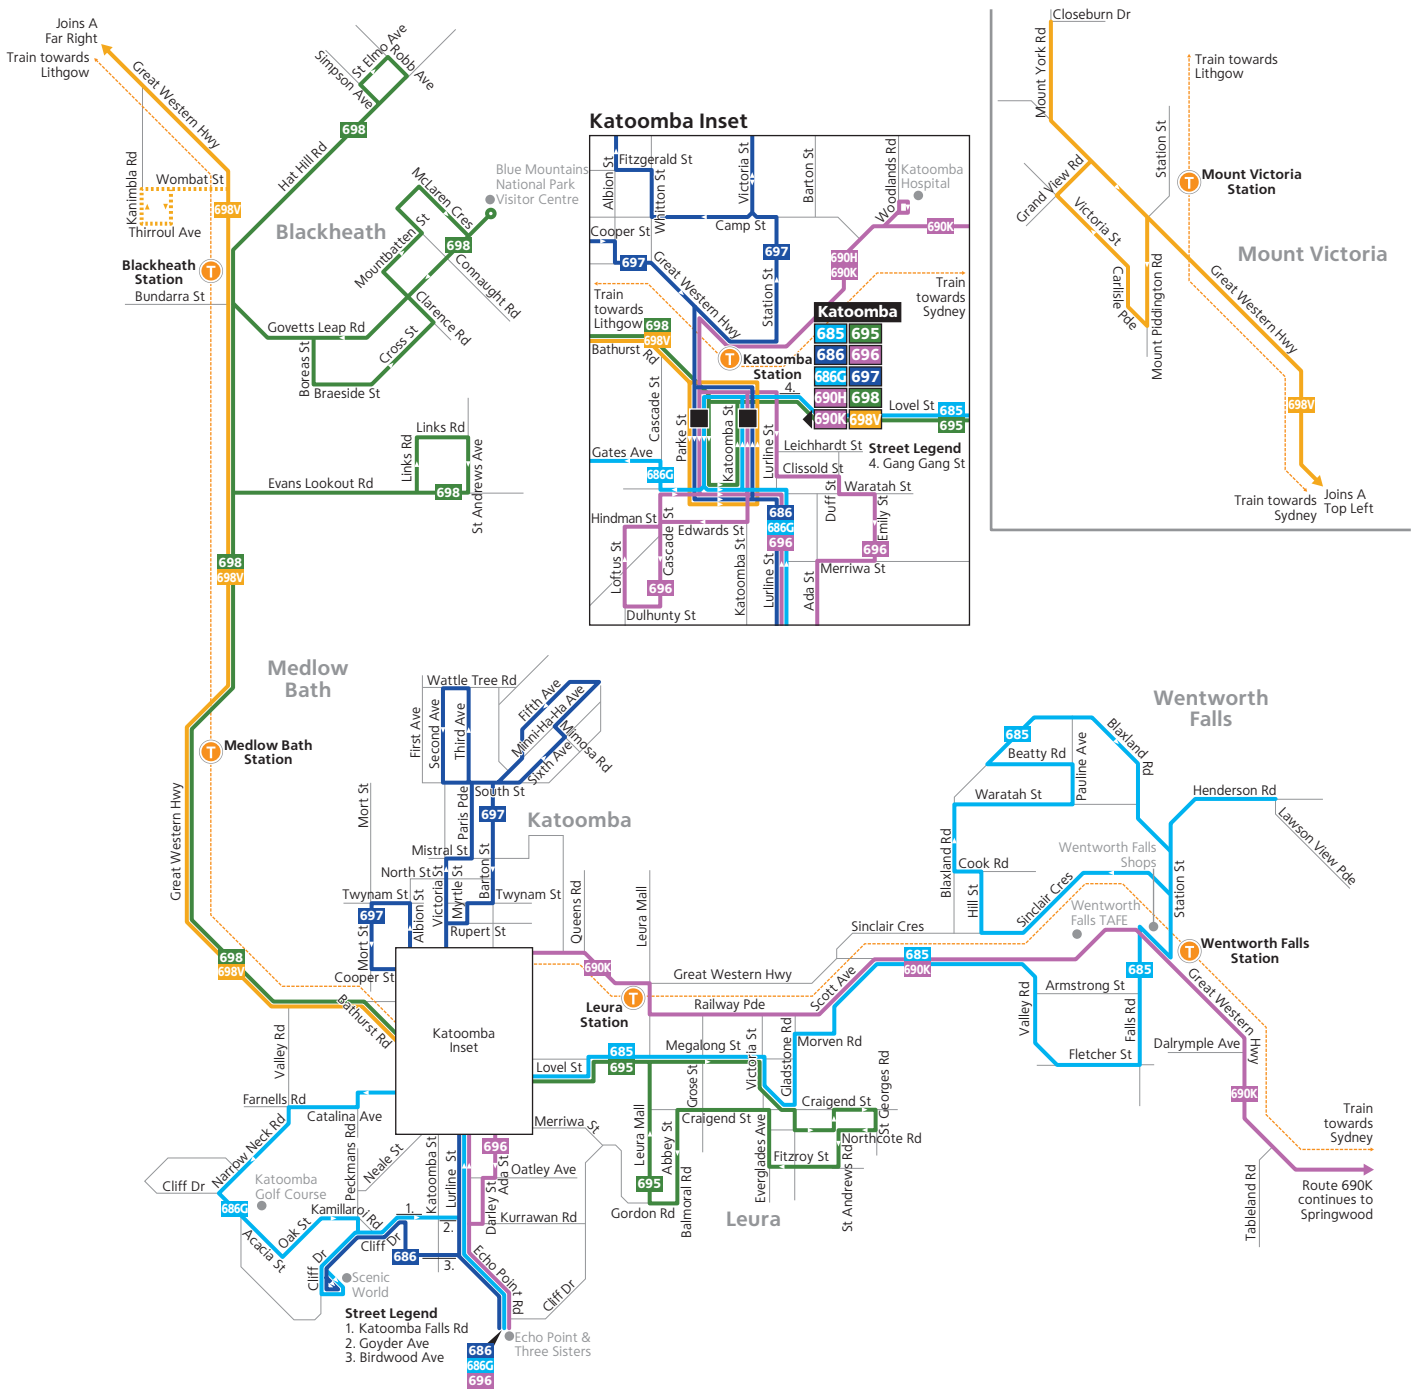

Routes 685, 686, 686G, 690H, 690K, 695, 696, 697, 698, 698V

Legend

- Bus route
- 685 Bus route number
- Bus route start/finish
- Ⓣ Train line/station

Diagrammatic Map
North
Not to Scale